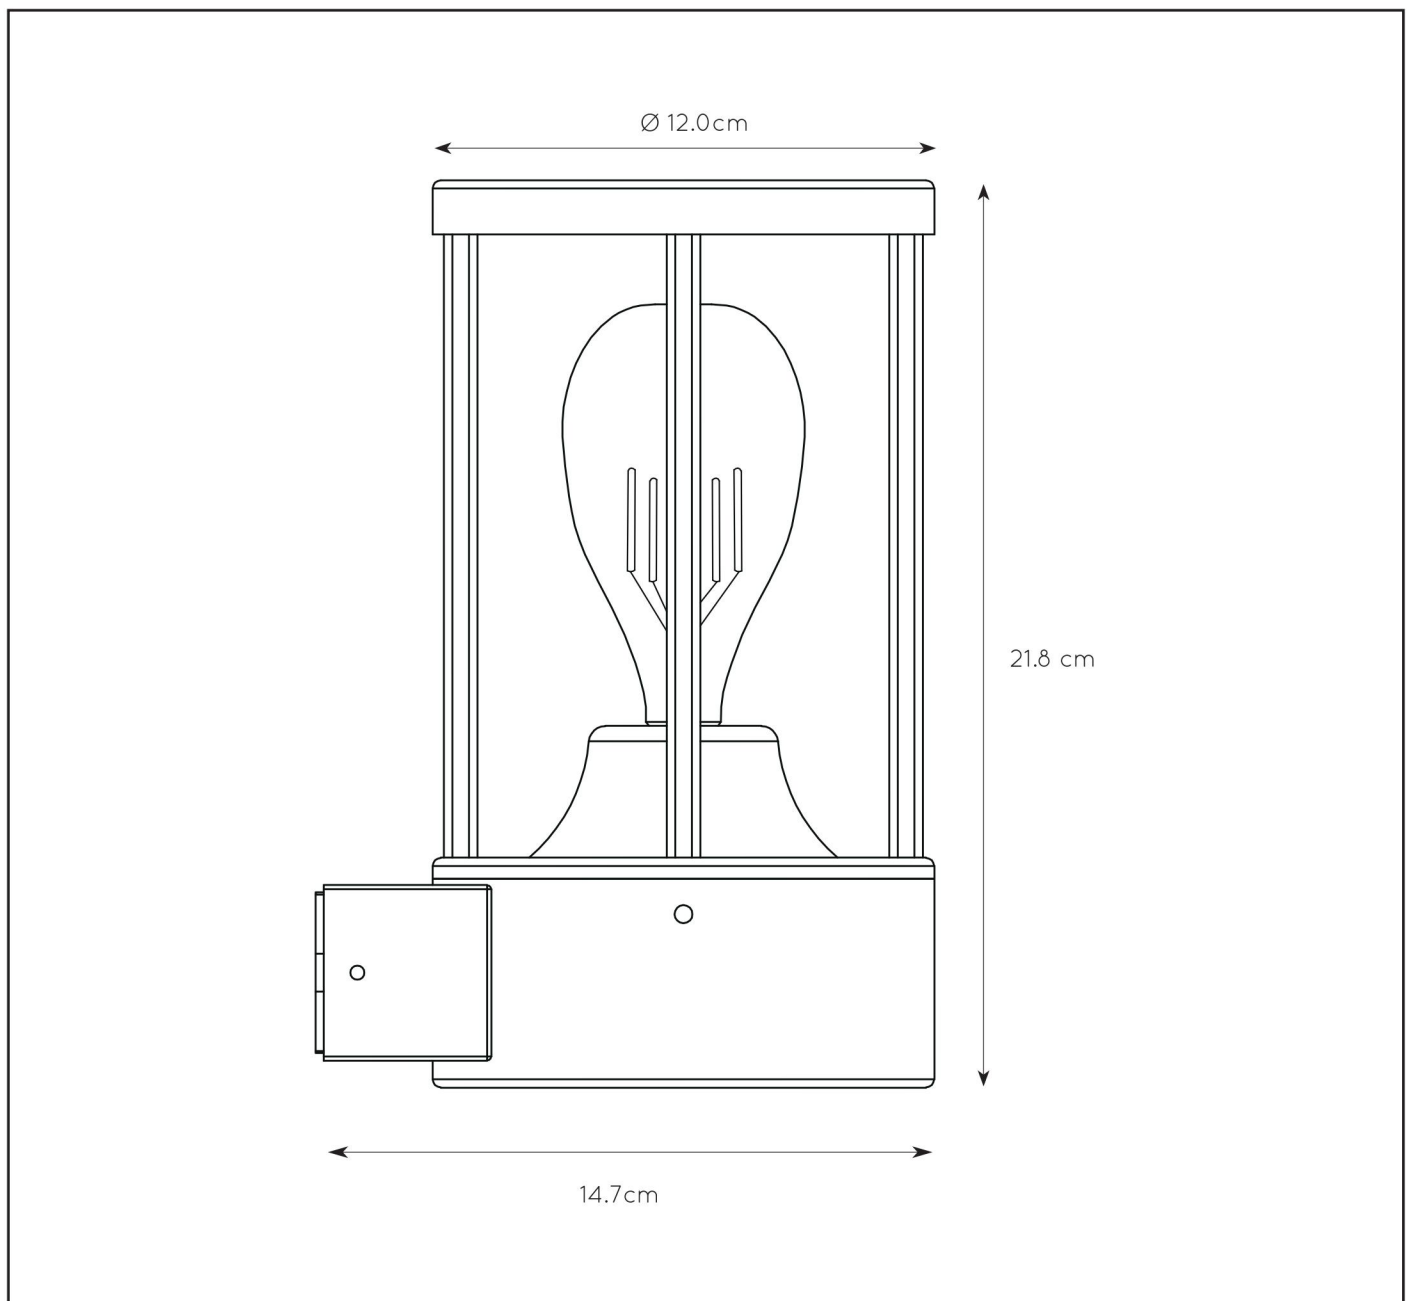

LUCIDE

TECHNICAL DRAWING & DIMENSIONS

# LORI

Item number : 14893/01/30

EAN code : 5411212144300

For more specifications, dimensions please visit  
[www.lucide.com](http://www.lucide.com)