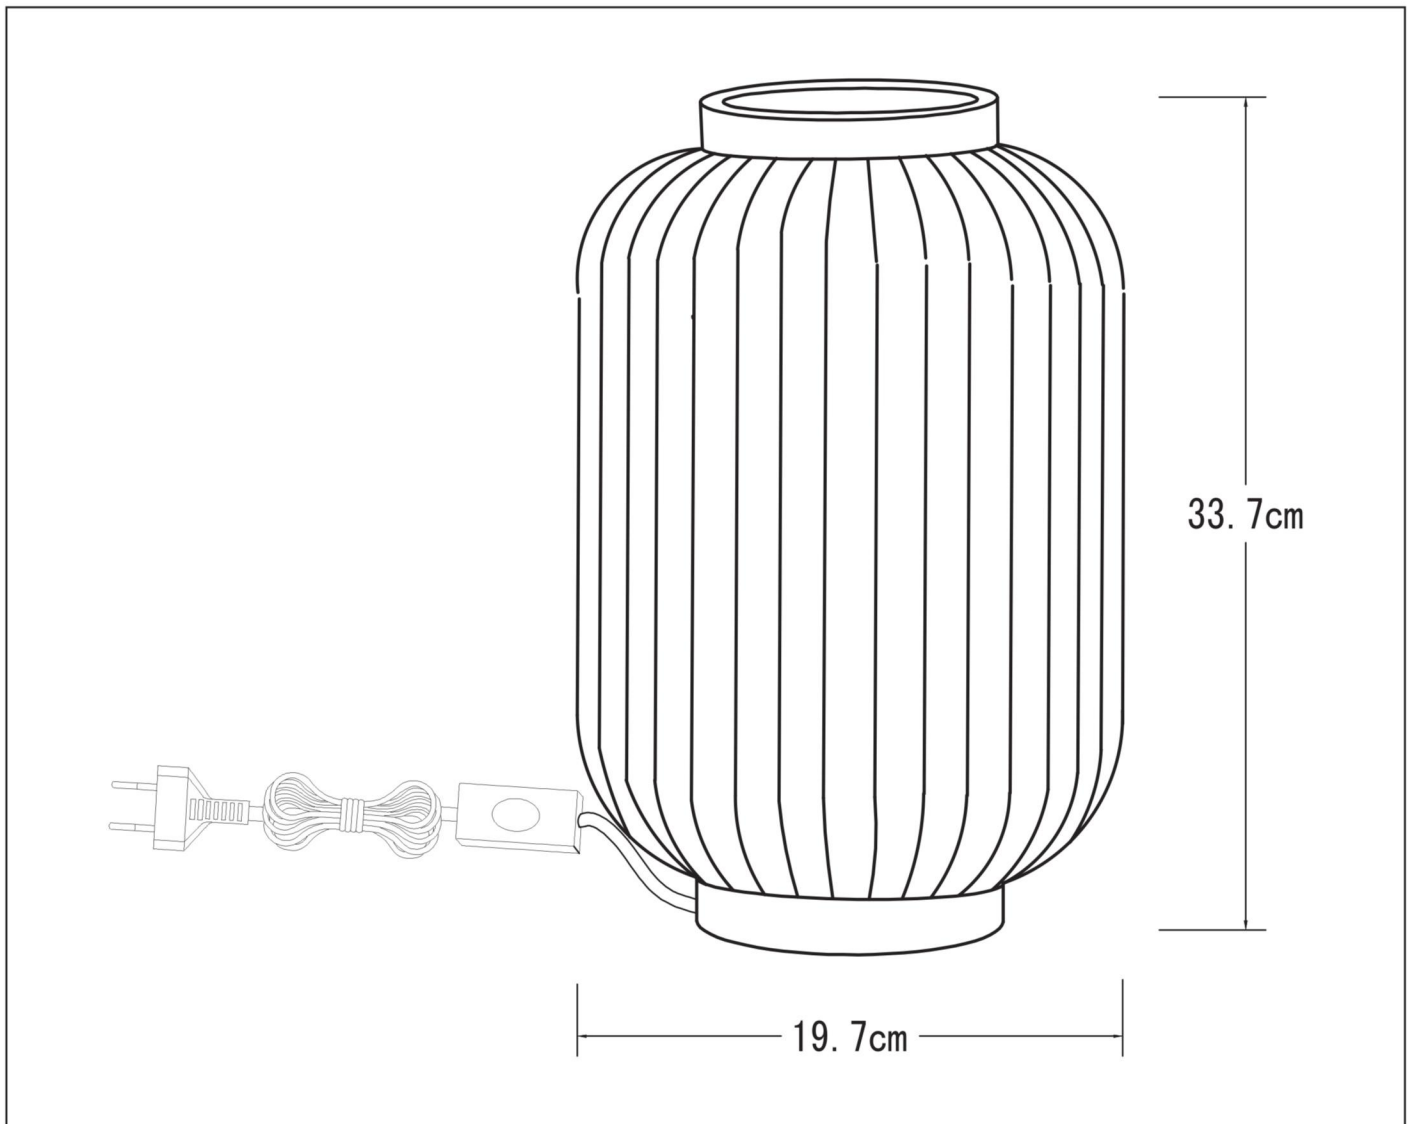

GOSSE

Item number :13535/34/31

EAN code : 5411212134165

For more specifications, dimensions please visit

www.lucide.com