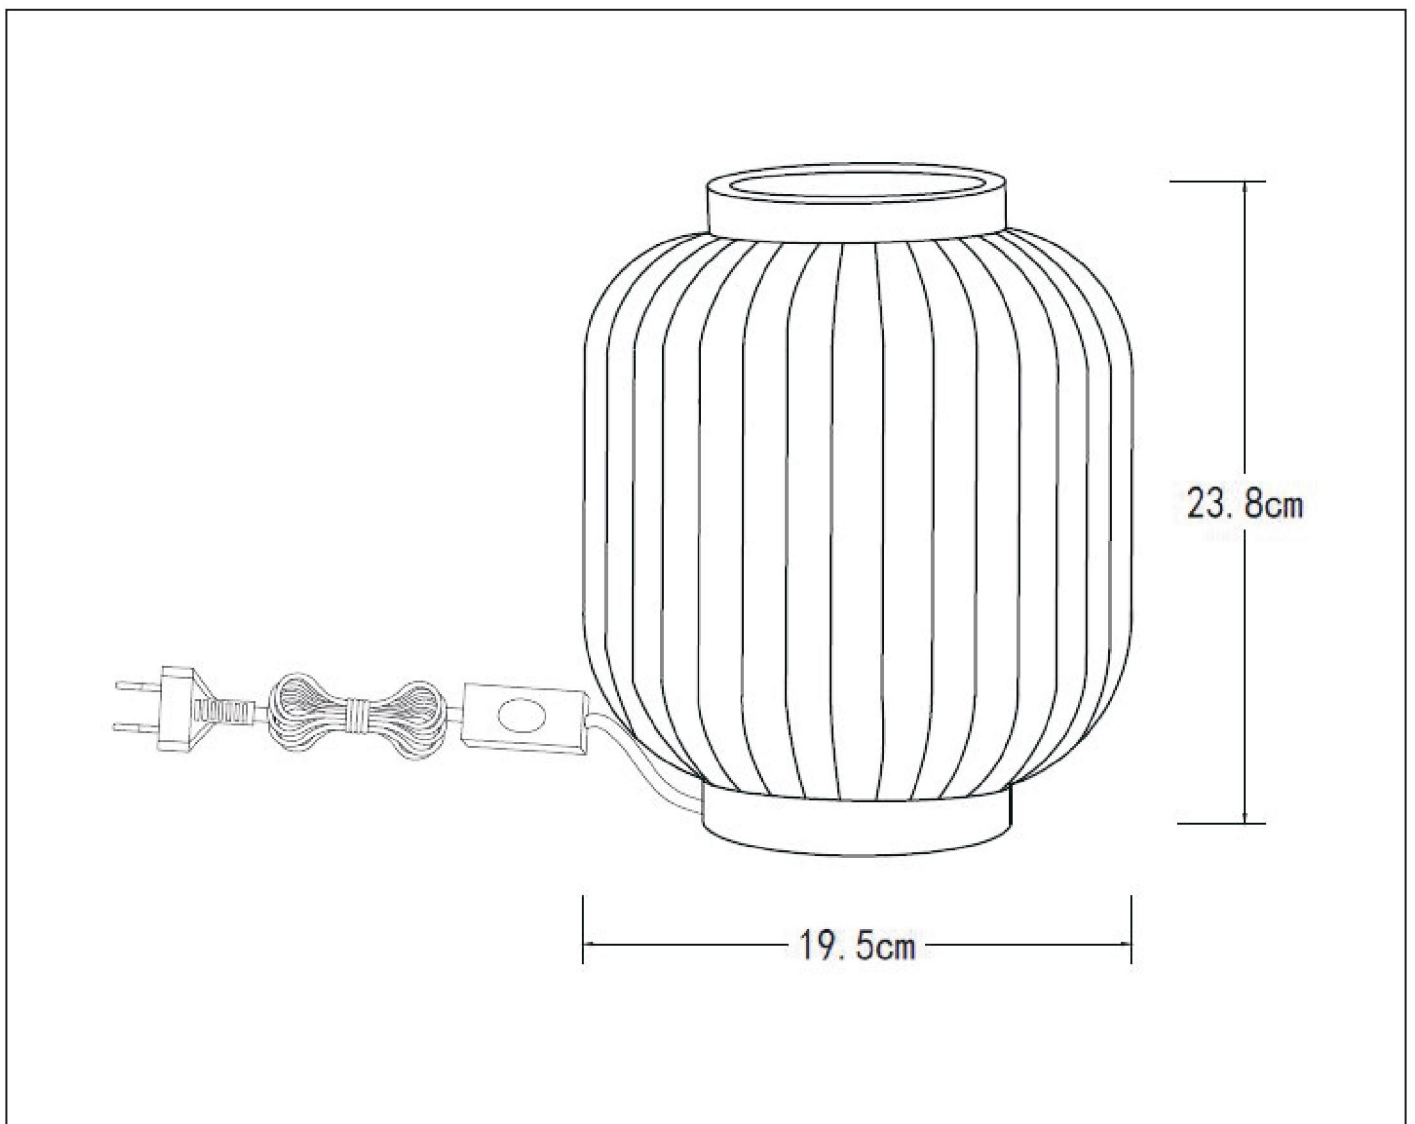

GOSSE

Item number :13535/24/31

EAN code : 5411212134158

For more specifications, dimensions please visit

www.lucide.com