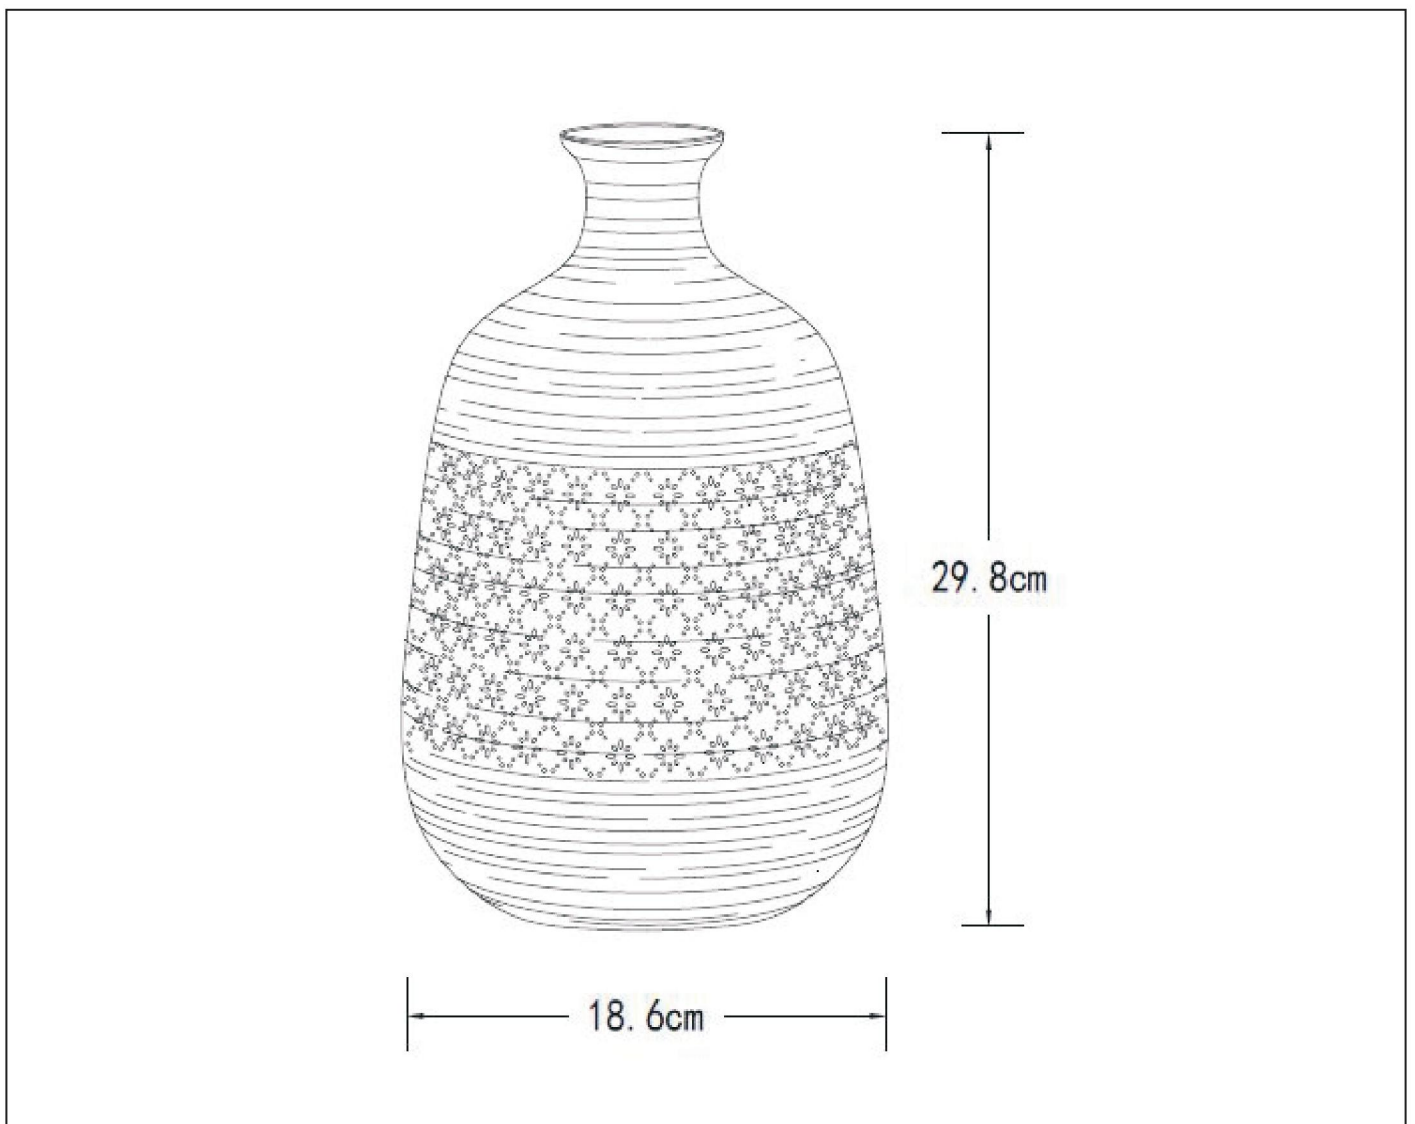

# TIESSE

Item number :13534/30/31

EAN code : 5411212134134

For more specifications, dimensions please visit

[www.lucide.com](http://www.lucide.com)