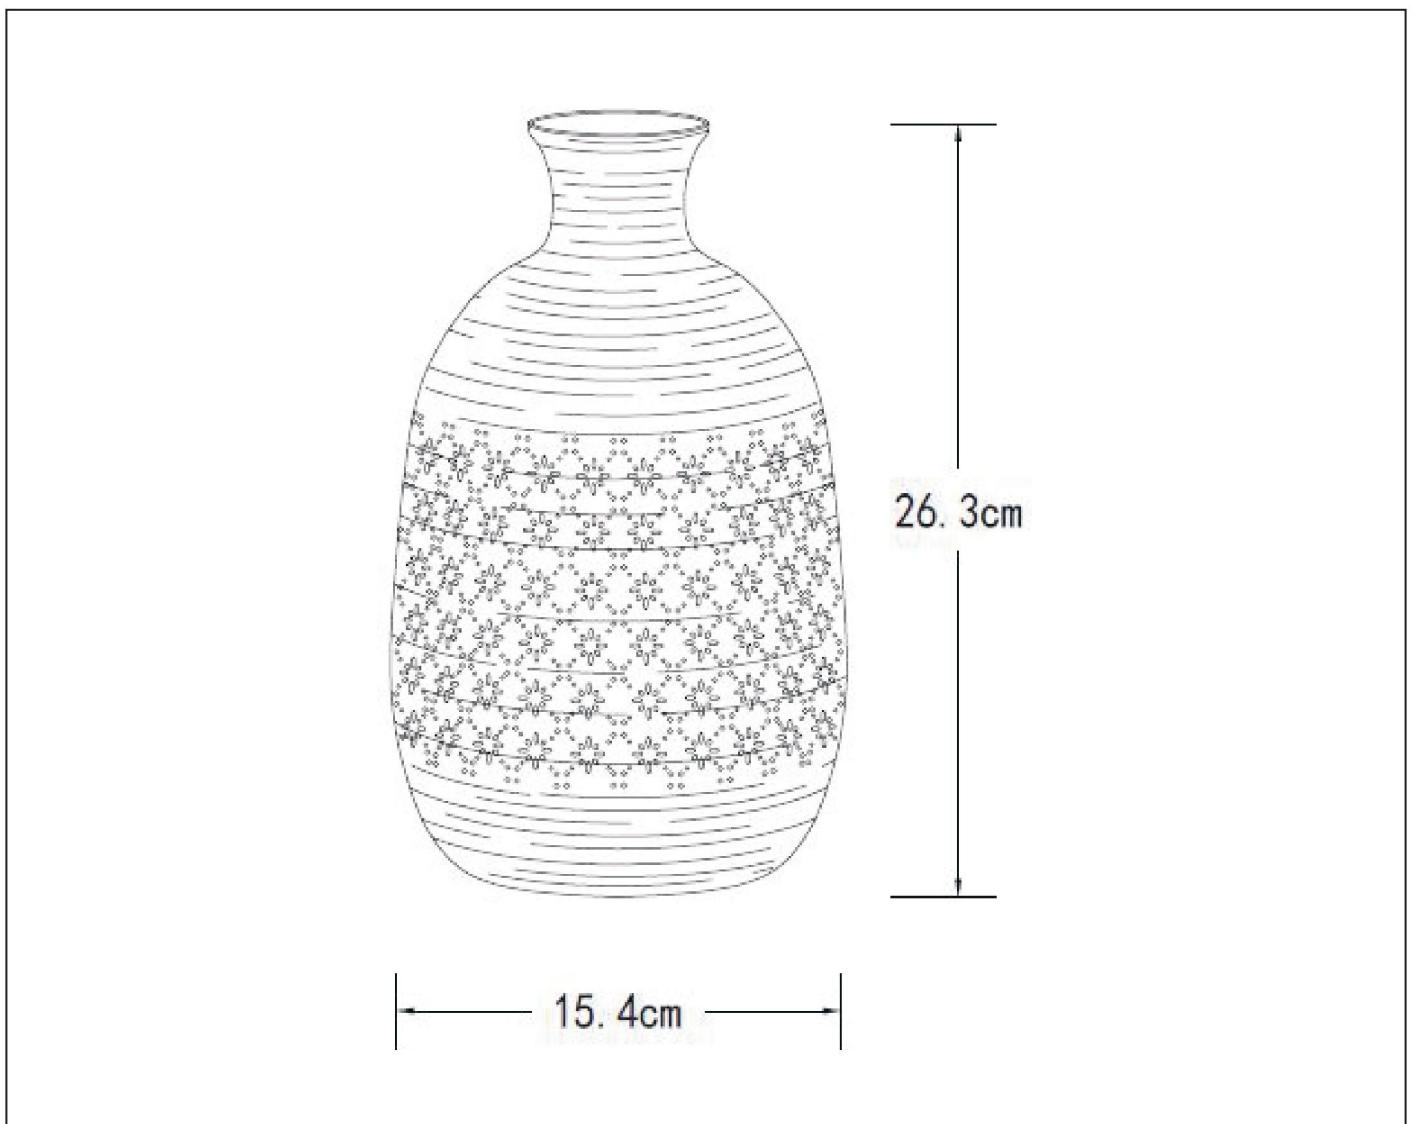

TIESSE

Item number :13534/26/31

EAN code : 5411212134127

For more specifications, dimensions please visit

www.lucide.com