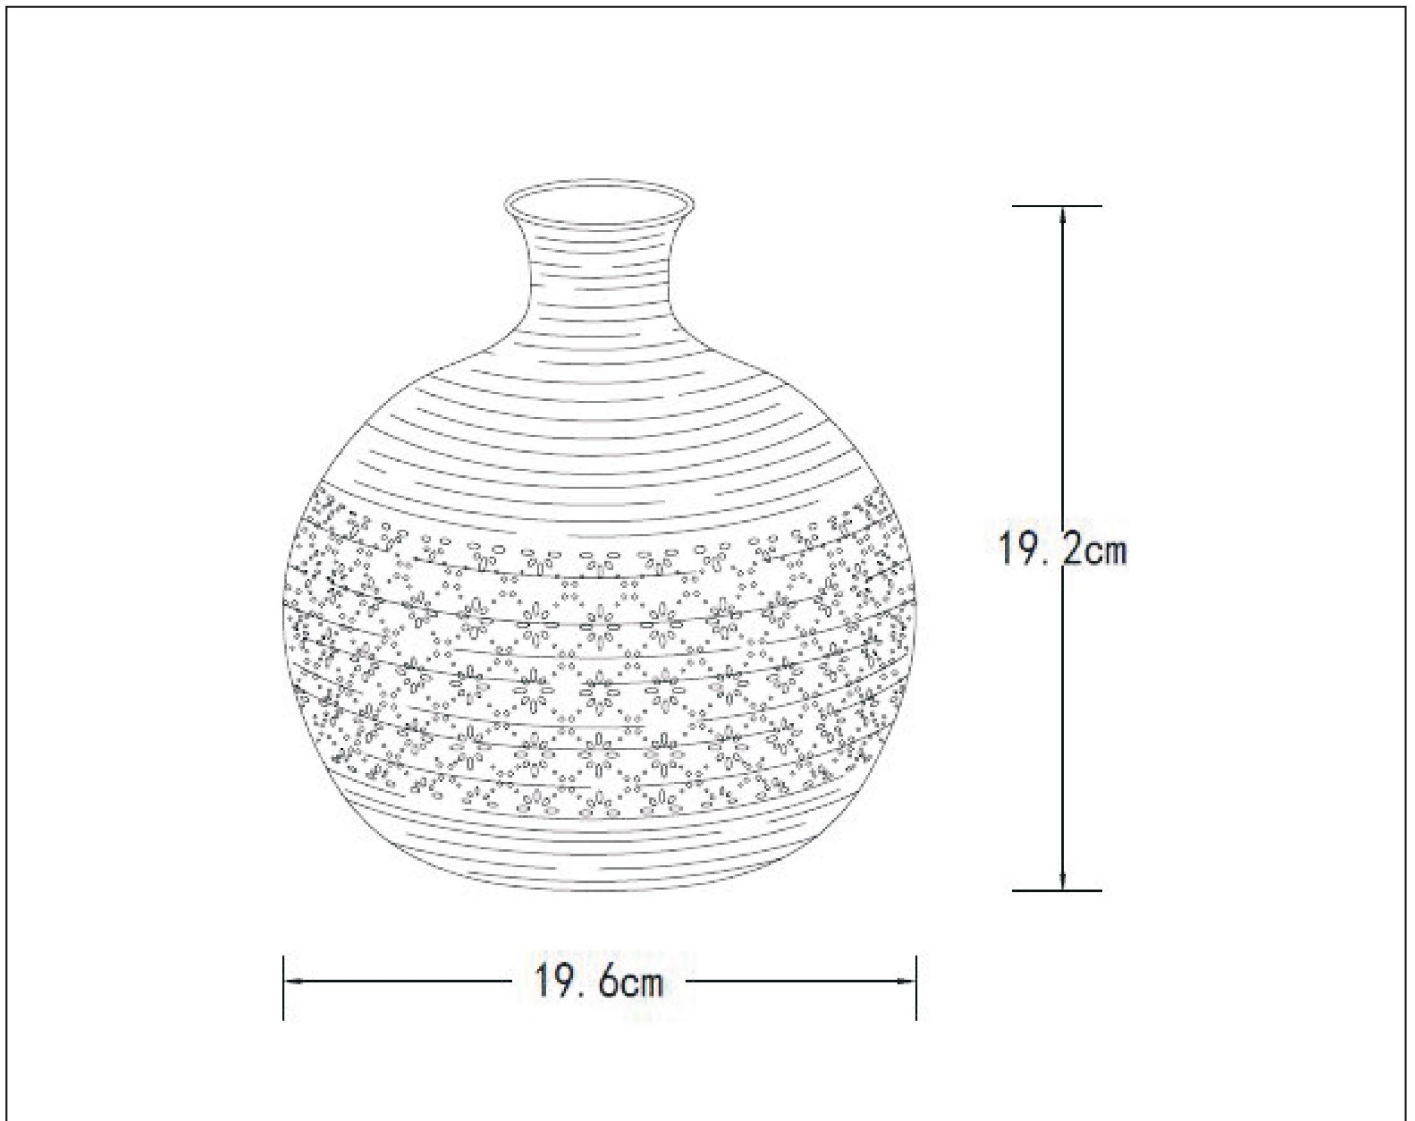

TIESSE

Item number :13534/19/31

EAN code : 5411212134110

For more specifications, dimensions please visit

www.lucide.com