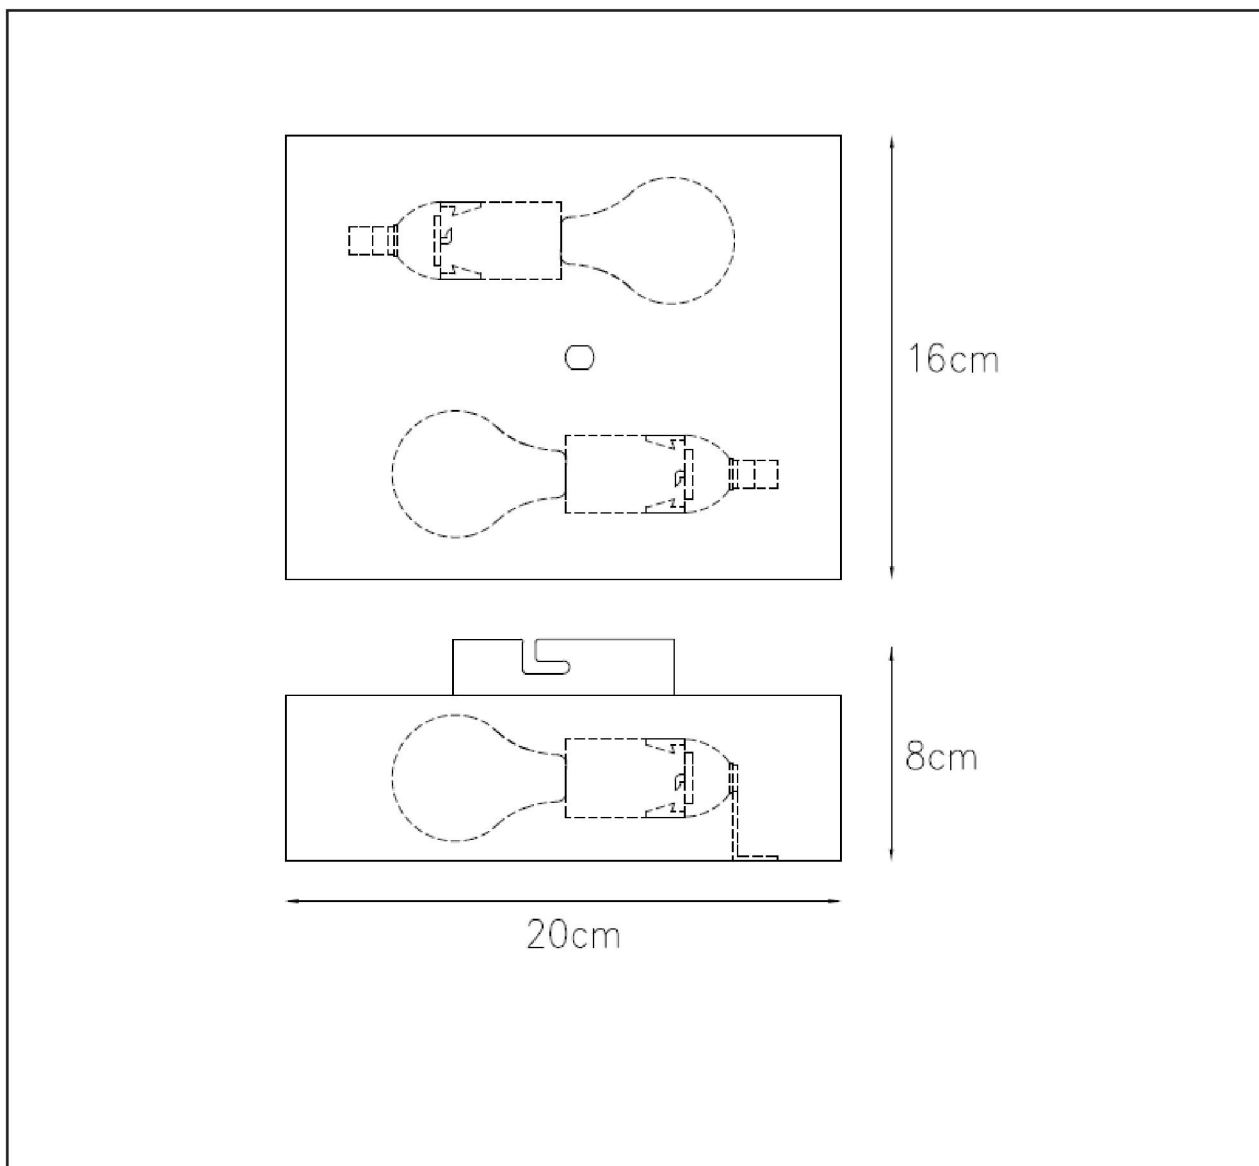

LUCIDE

TECHNICAL DRAWING &
DIMENSIONS

OVALIS

Item number : 12222/02/30

EAN code :5411212126894

For more specifications, dimensions please visit

www.lucide.co