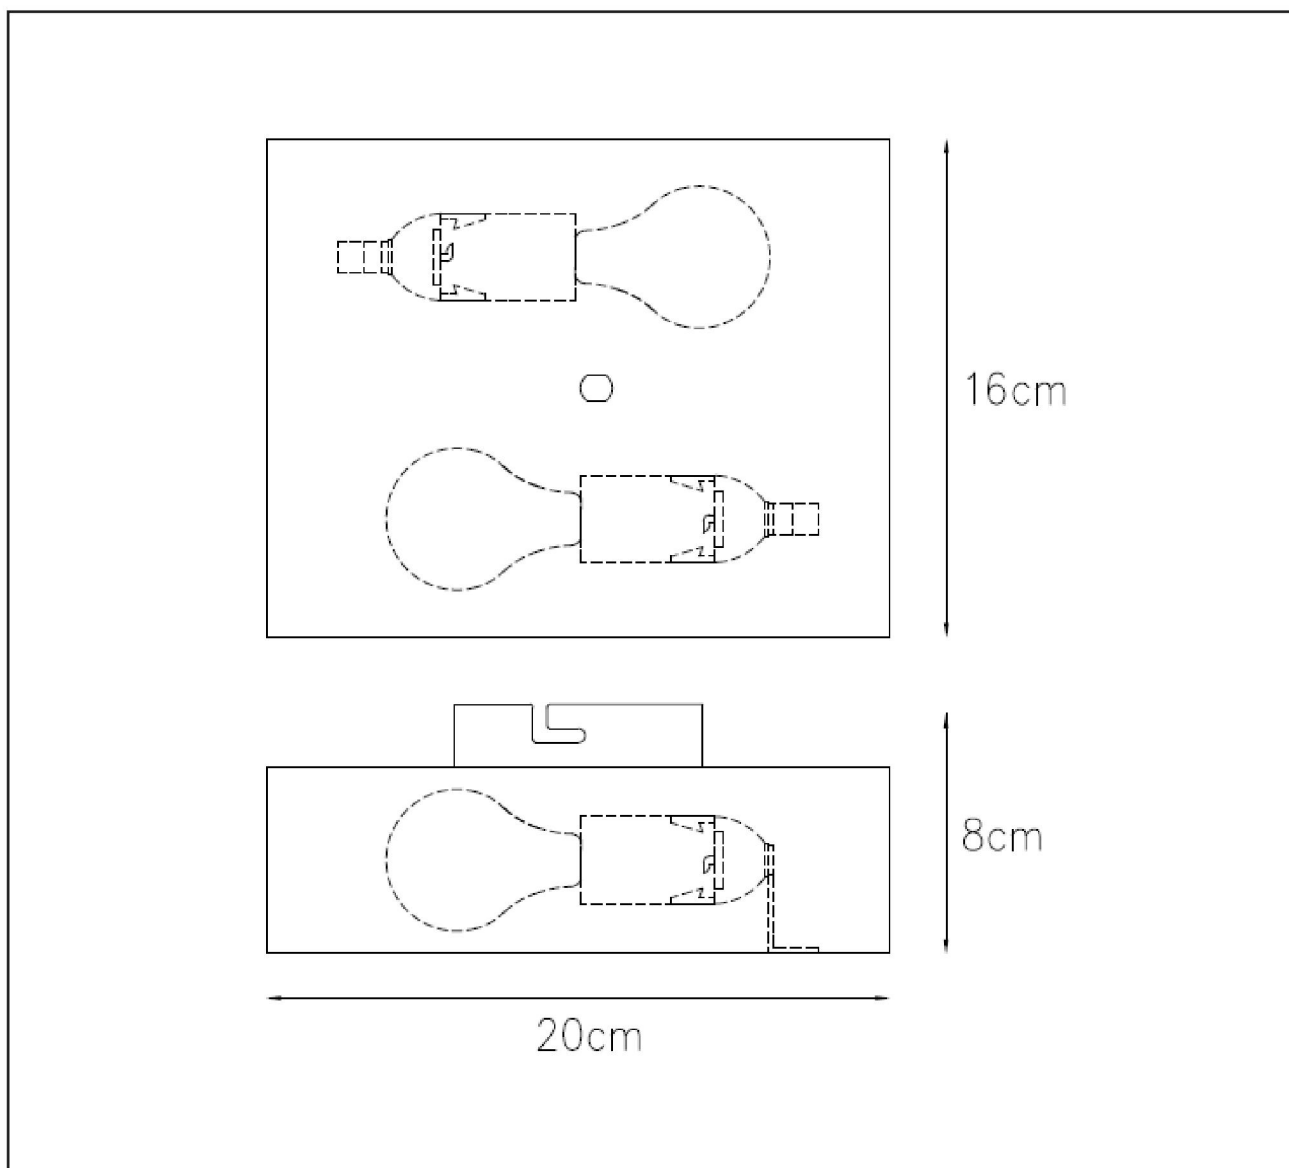

OVALIS

Item number : 12219/02/30

EAN code : 5411212126788

Item number : 12219/02/31

EAN code : 5411212126795

For more specifications, dimensions please visit

www.lucide.com