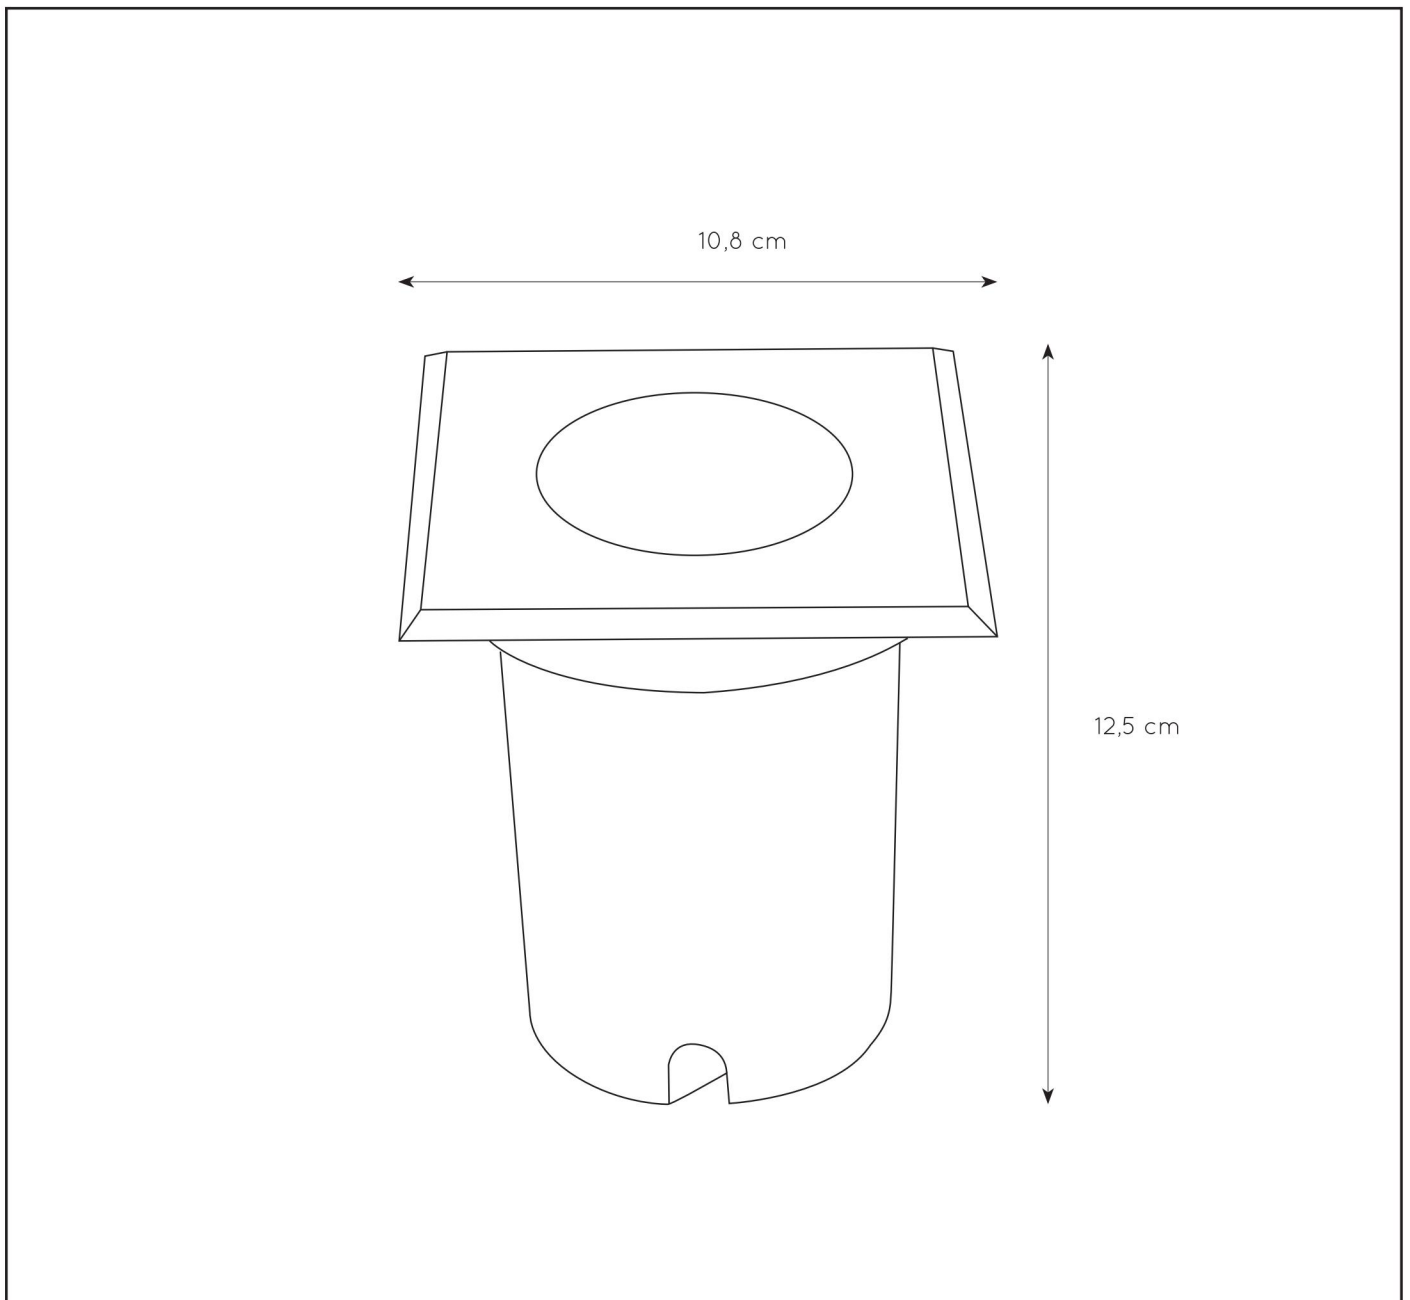

BILTIN

Item number : 11800/01/30

EAN code : 5411212114921

For more specifications, dimensions please visit

www.lucide.com