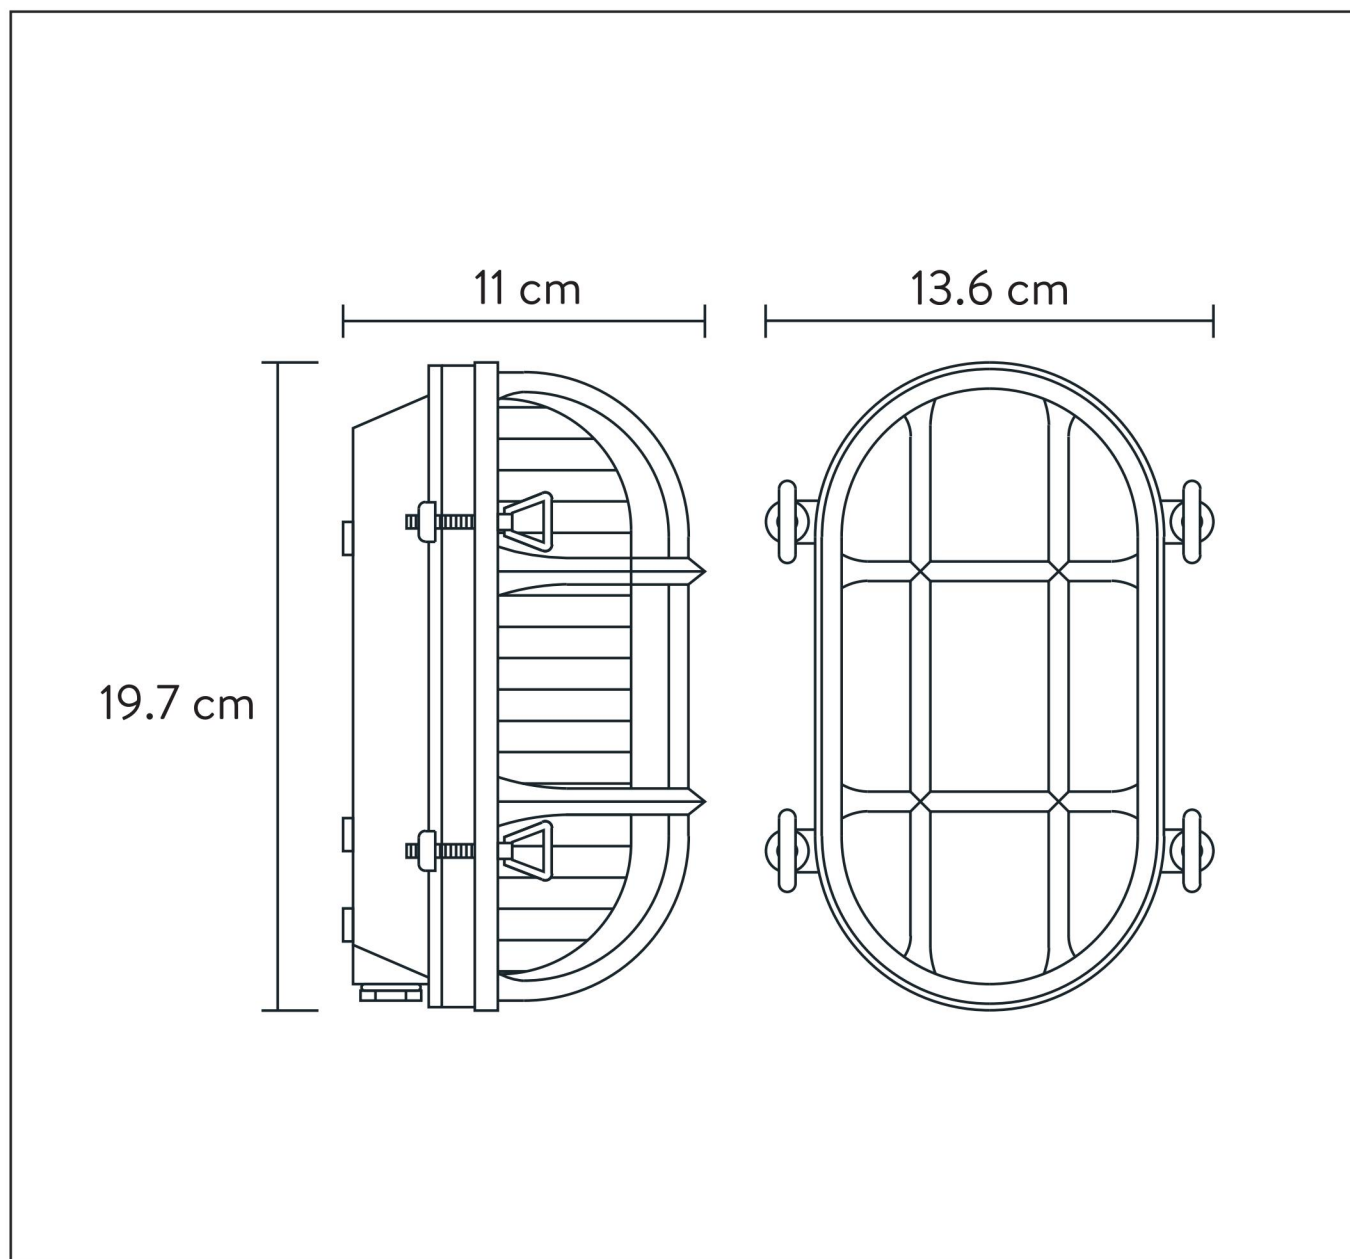

# DUDLEY

Item Number :11891/20/02

EAN code : 5411212114884

Item Number :11891/20/30

EAN code : 5411212114891

For more specifications, dimensions please visit

[www.lucide.com](http://www.lucide.com)