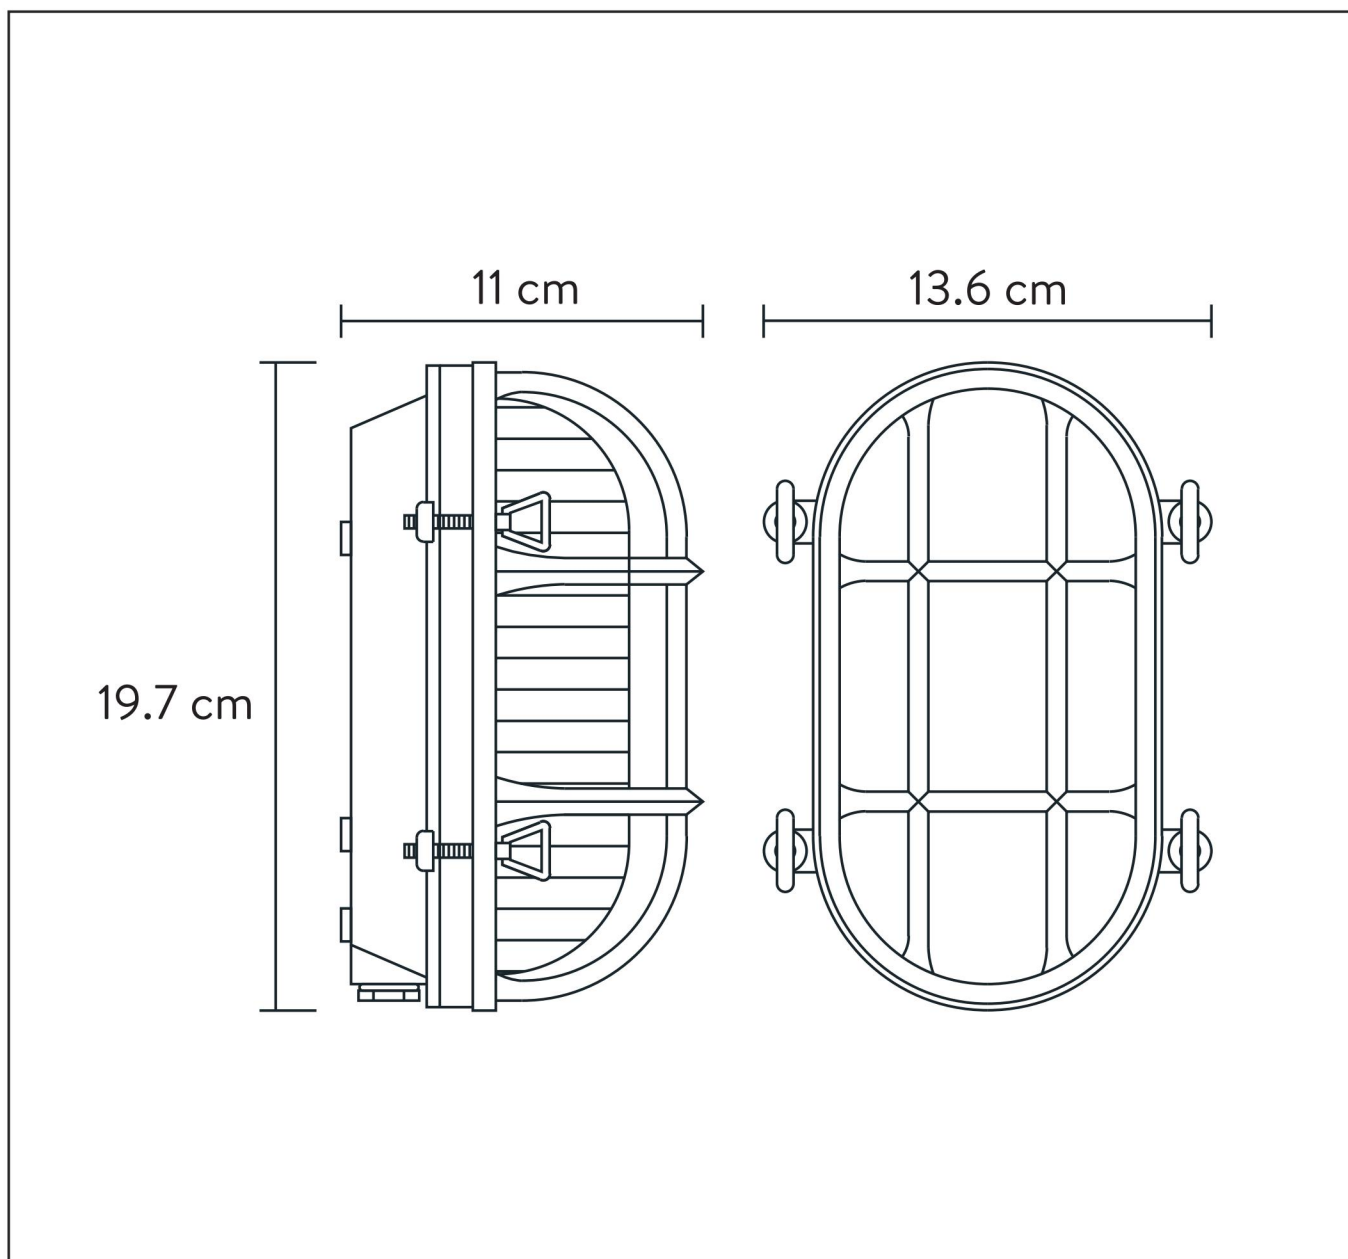

DUDLEY

Item Number :11891/20/02

EAN code : 5411212114884

Item Number :11891/20/30

EAN code : 5411212114891

For more specifications, dimensions please visit

www.lucide.com