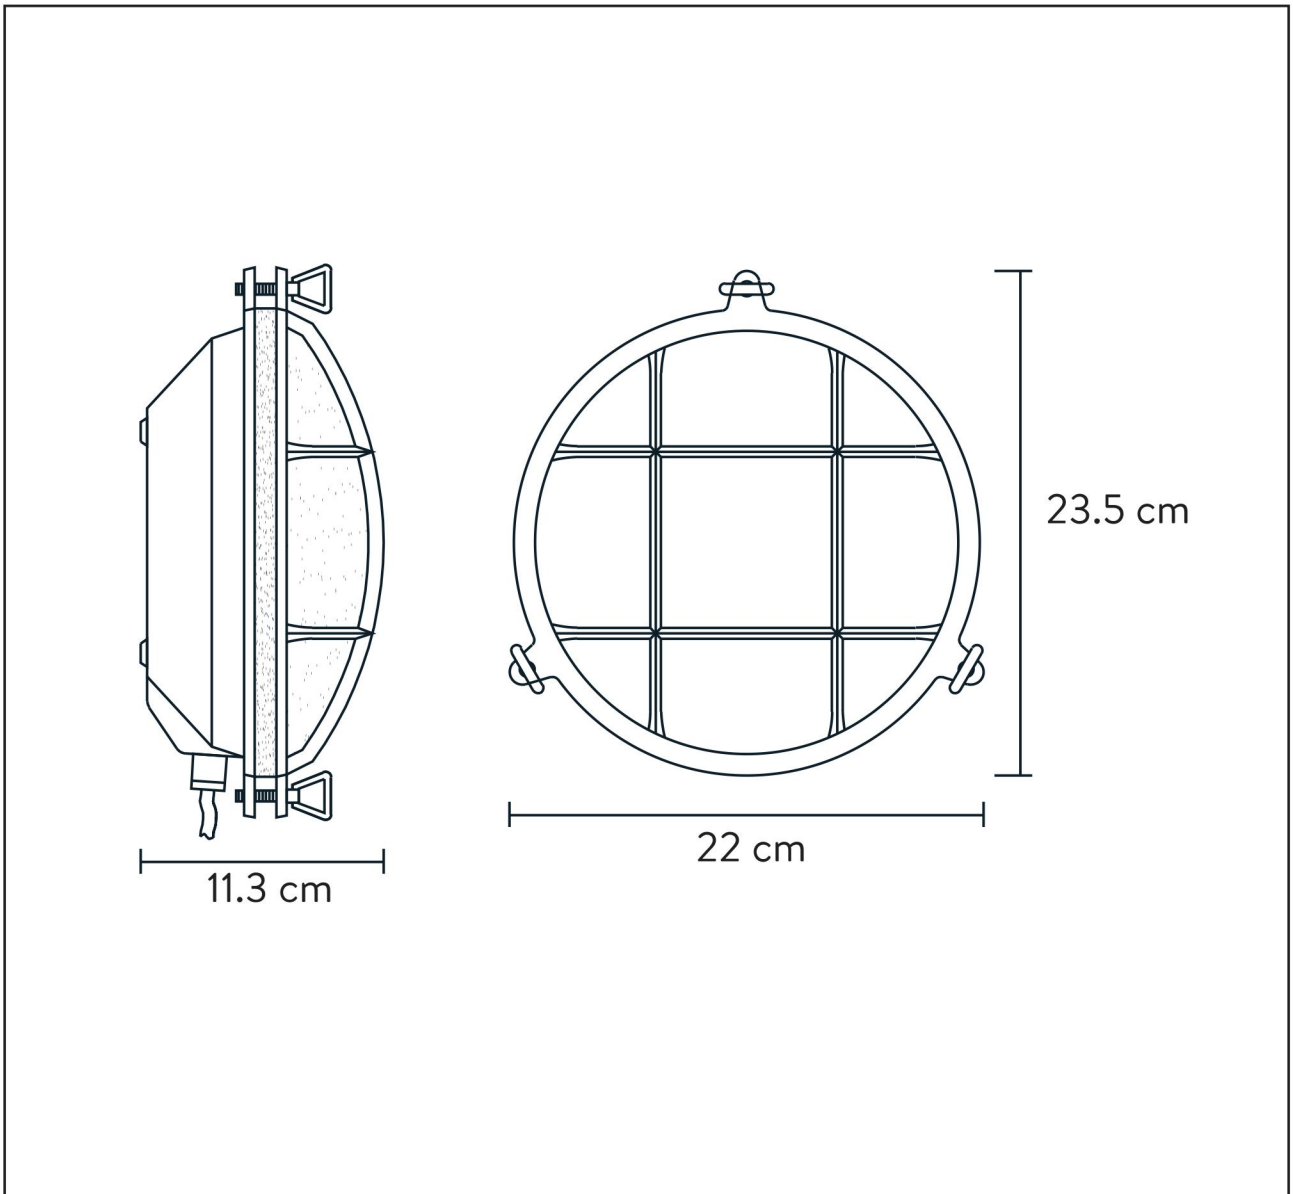

DUDLEY

Item Number :11890/25/02
EAN code : 5411212114860
Item Number :11890/25/30
EAN code : 5411212114877

For more specifications, dimensions please visit
www.lucide.com