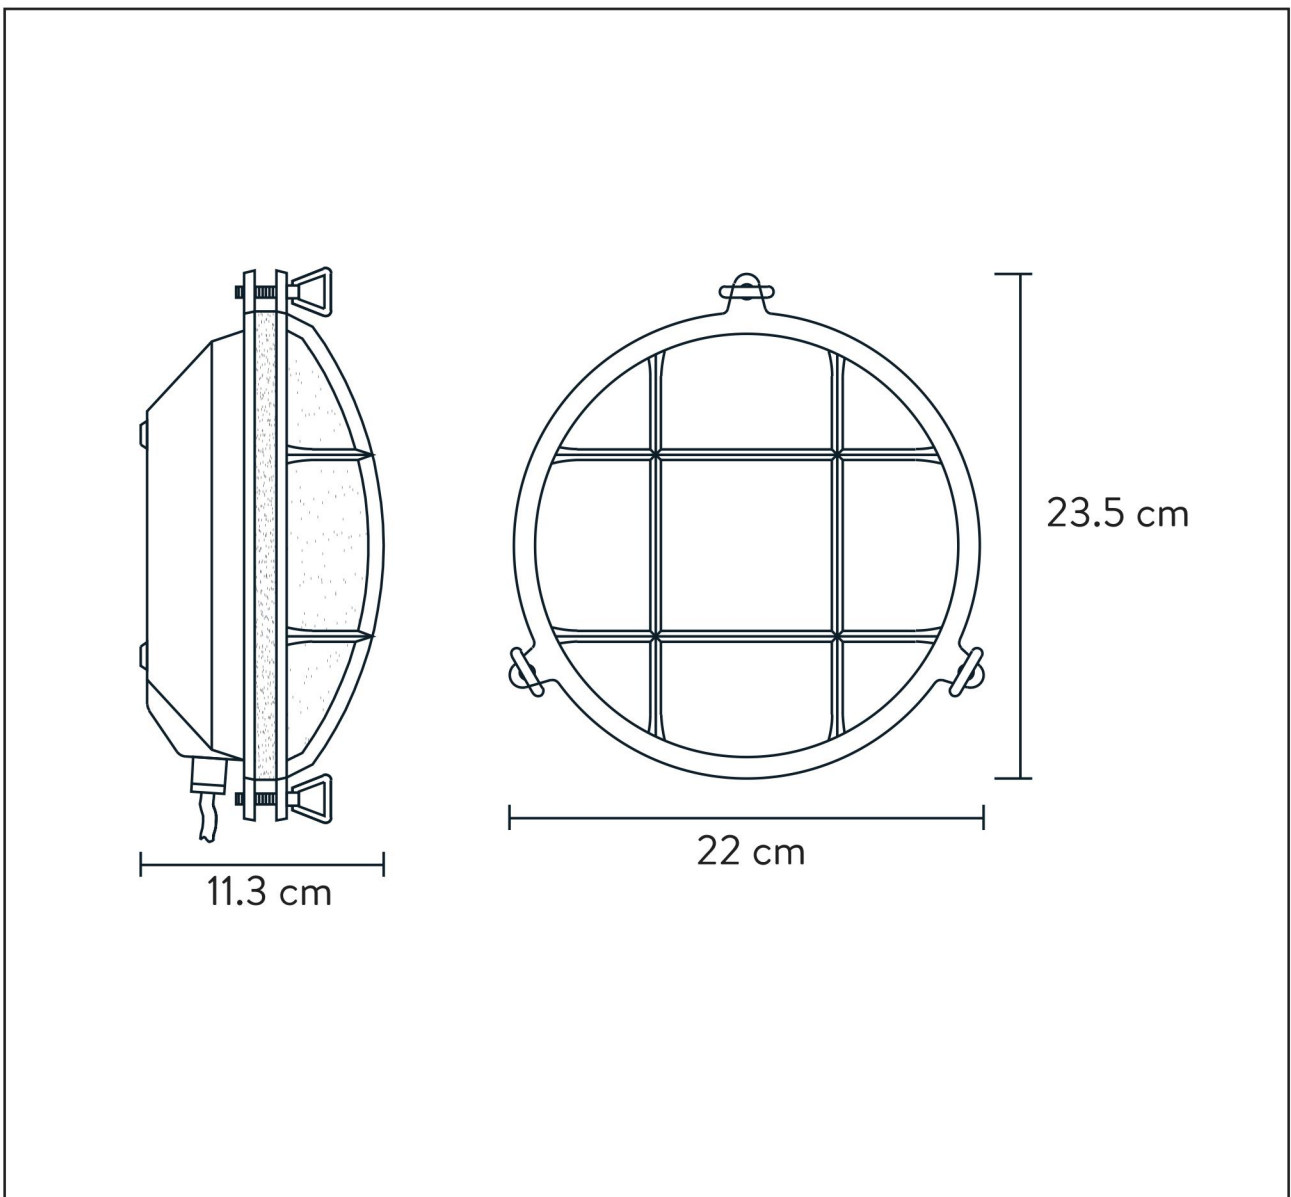

# DUDLEY

Item Number :11890/25/02

EAN code : 5411212114860

Item Number :11890/25/30

EAN code : 5411212114877

For more specifications, dimensions please visit

[www.lucide.com](http://www.lucide.com)