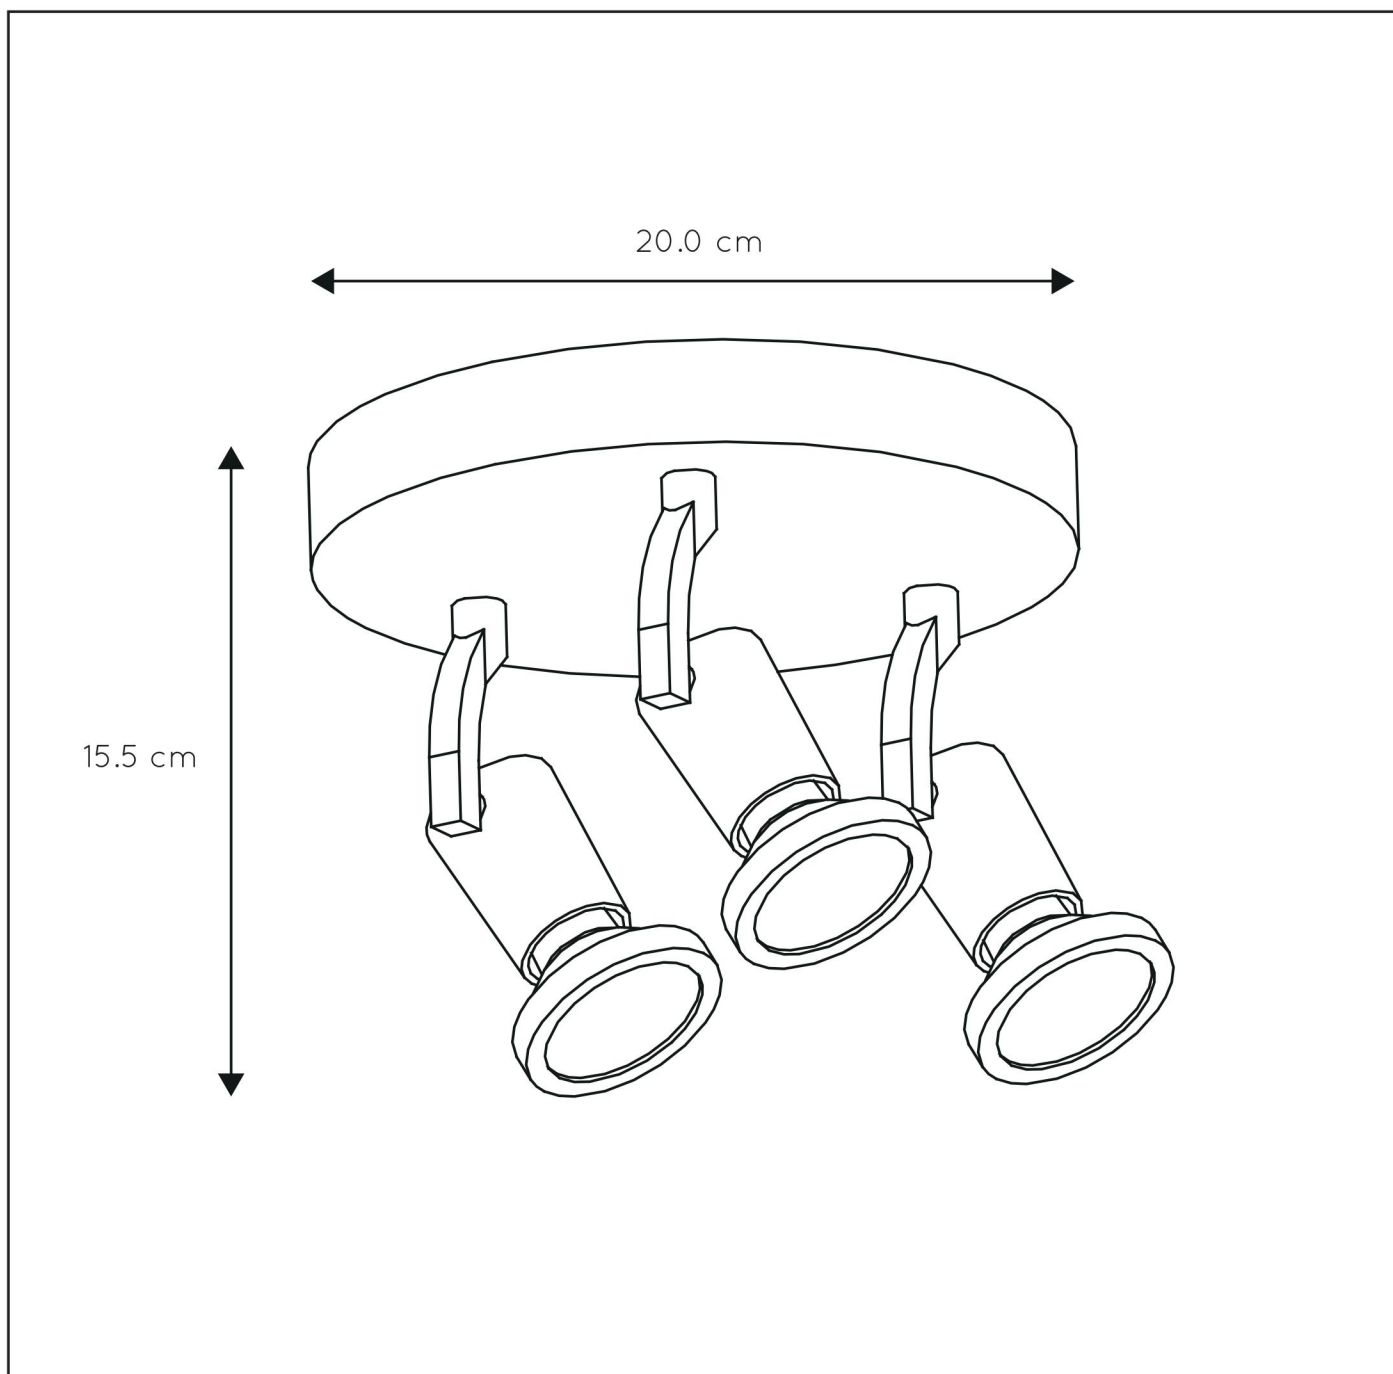

## JASTER-LED

Item number : 11903/15/30

EAN code : 5411212114716

Item number : 11903/15/31

EAN code : 5411212114723

For more specifications, dimensions please visit

[www.lucide.com](http://www.lucide.com)