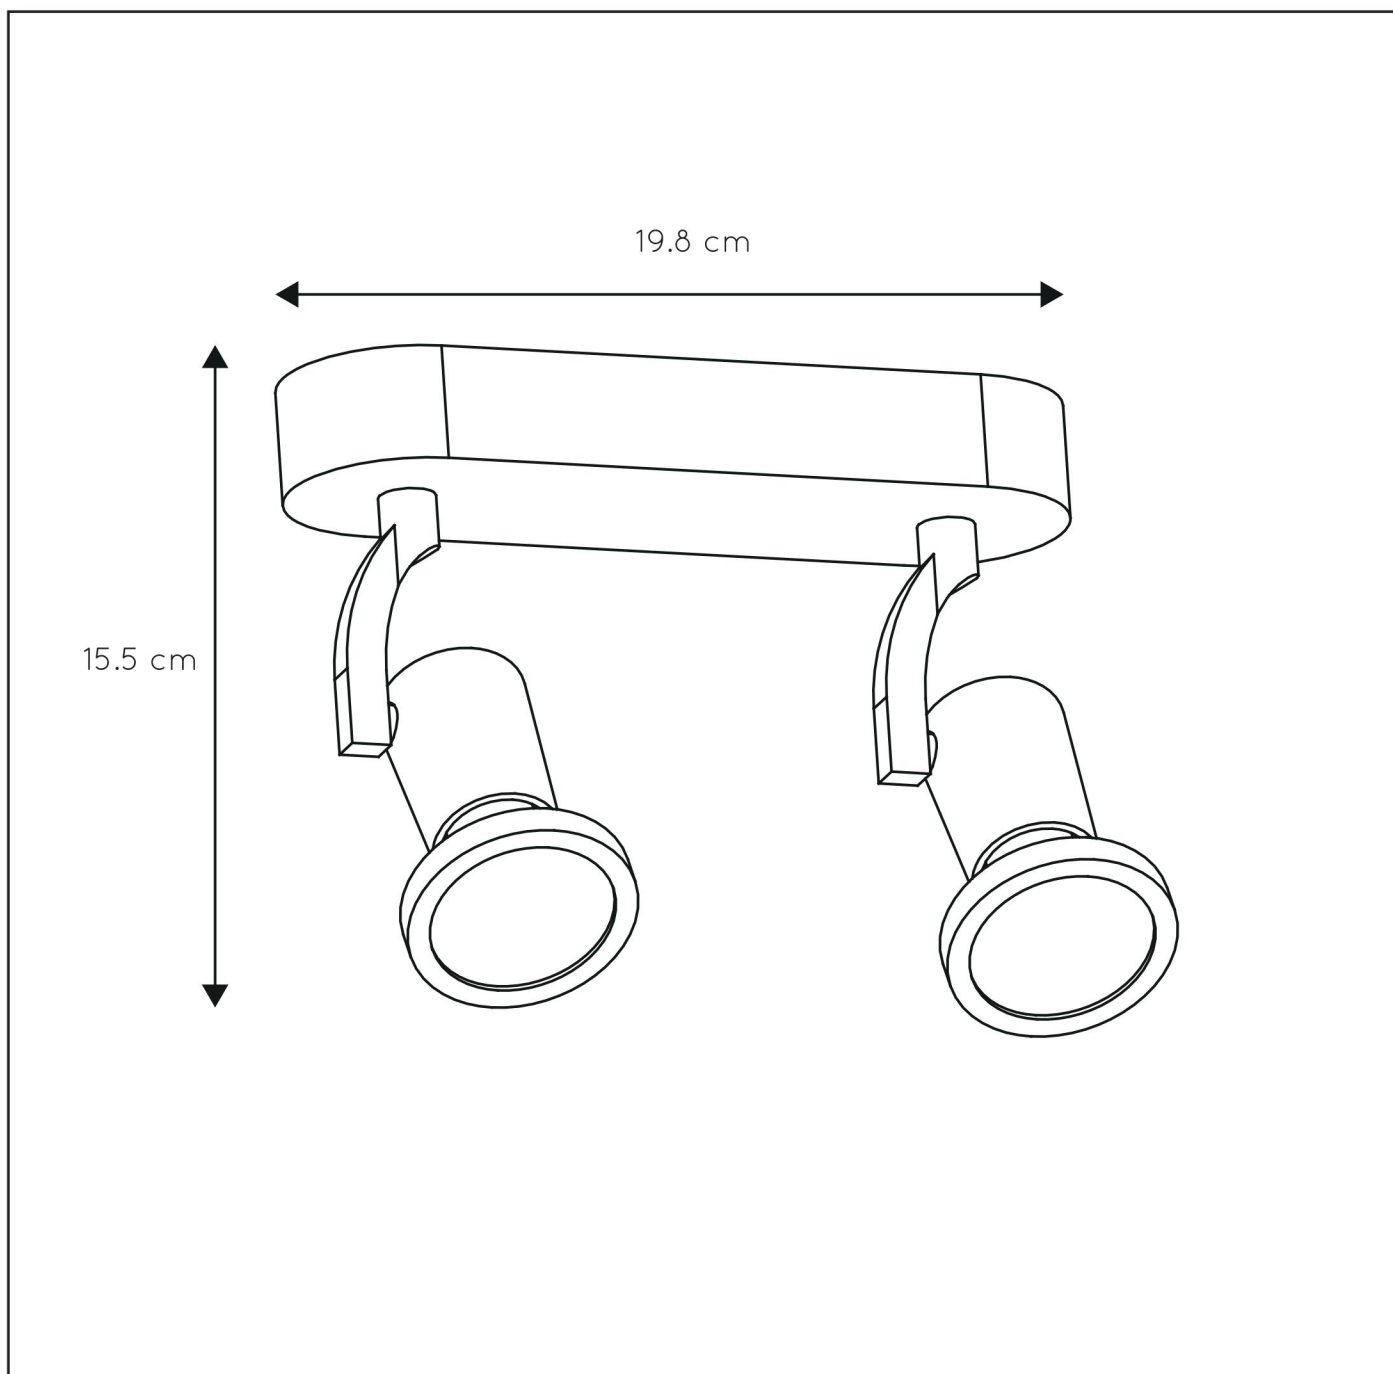

## JASTER-LED

Item number : 11903/10/30

EAN code : 5411212114693

Item number : 11903/10/31

EAN code : 5411212114709

For more specifications, dimensions please visit

[www.lucide.com](http://www.lucide.com)