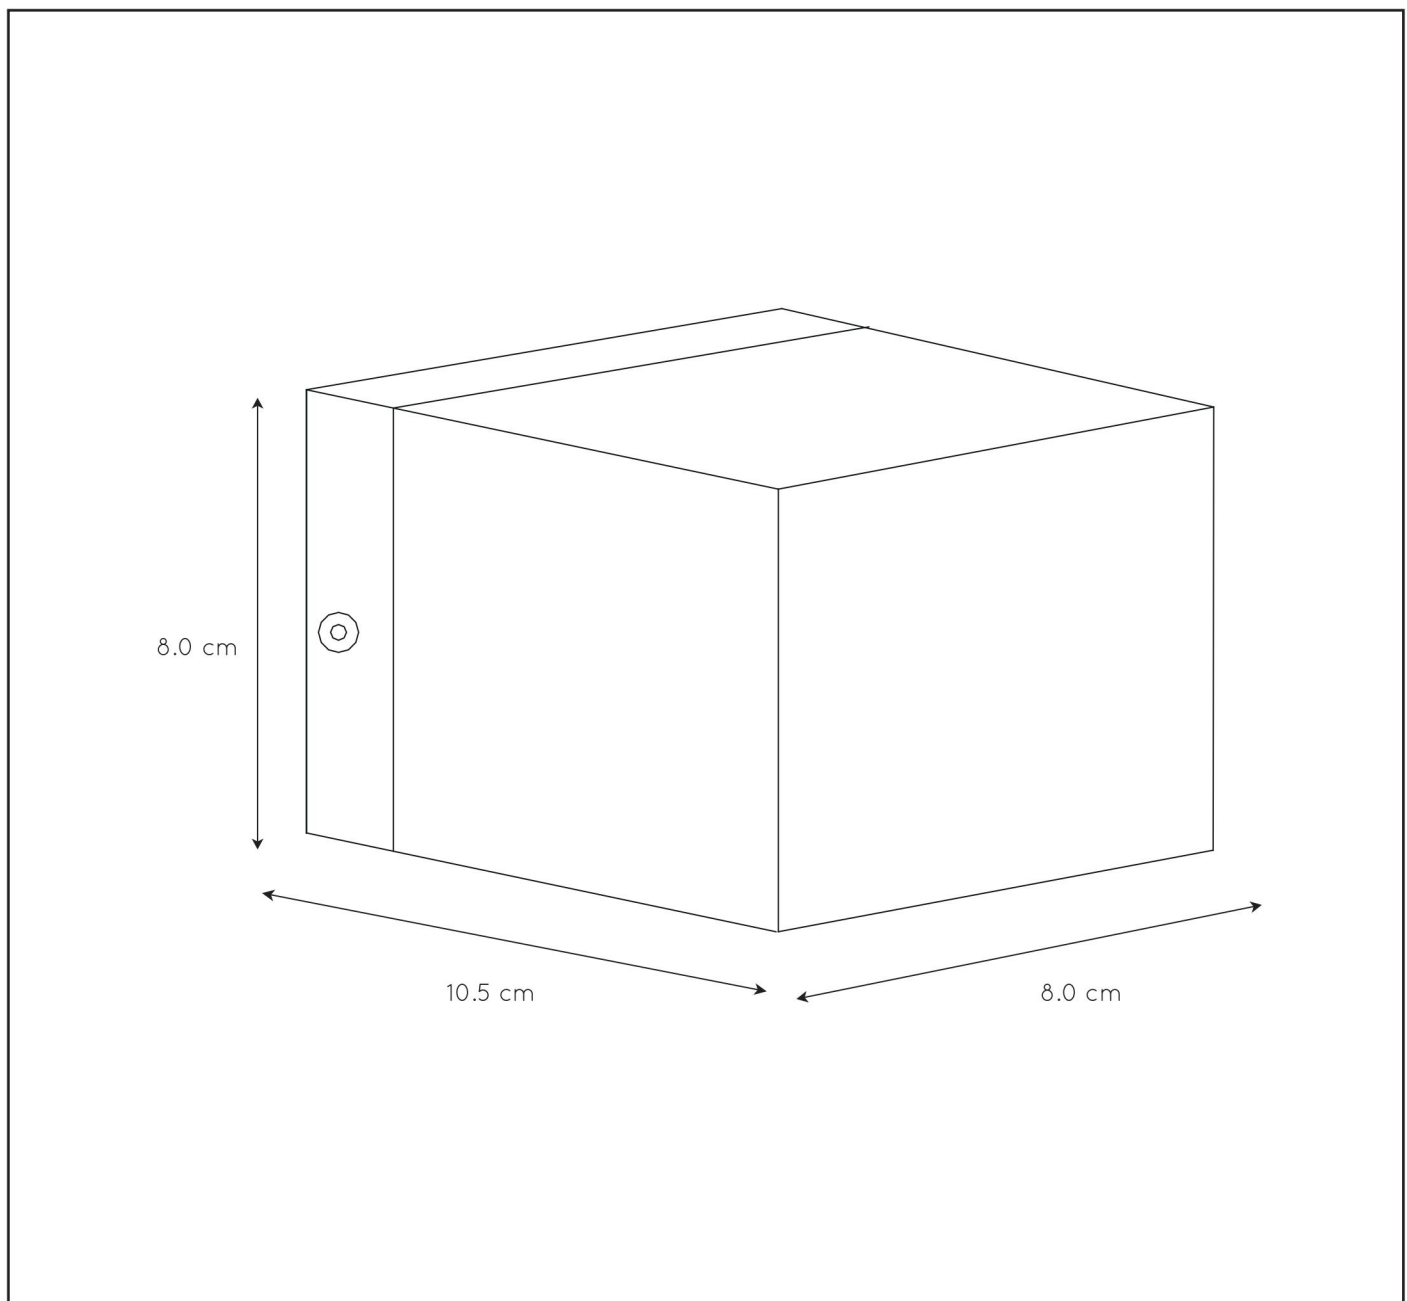

LUCIDE

TECHNICAL DRAWING & DIMENSIONS

DEVI

Item number : 09201/01/30

EAN code : 5411212092274

Item number : 09201/01/31

EAN code : 5411212091611

For more specifications, dimensions please visit