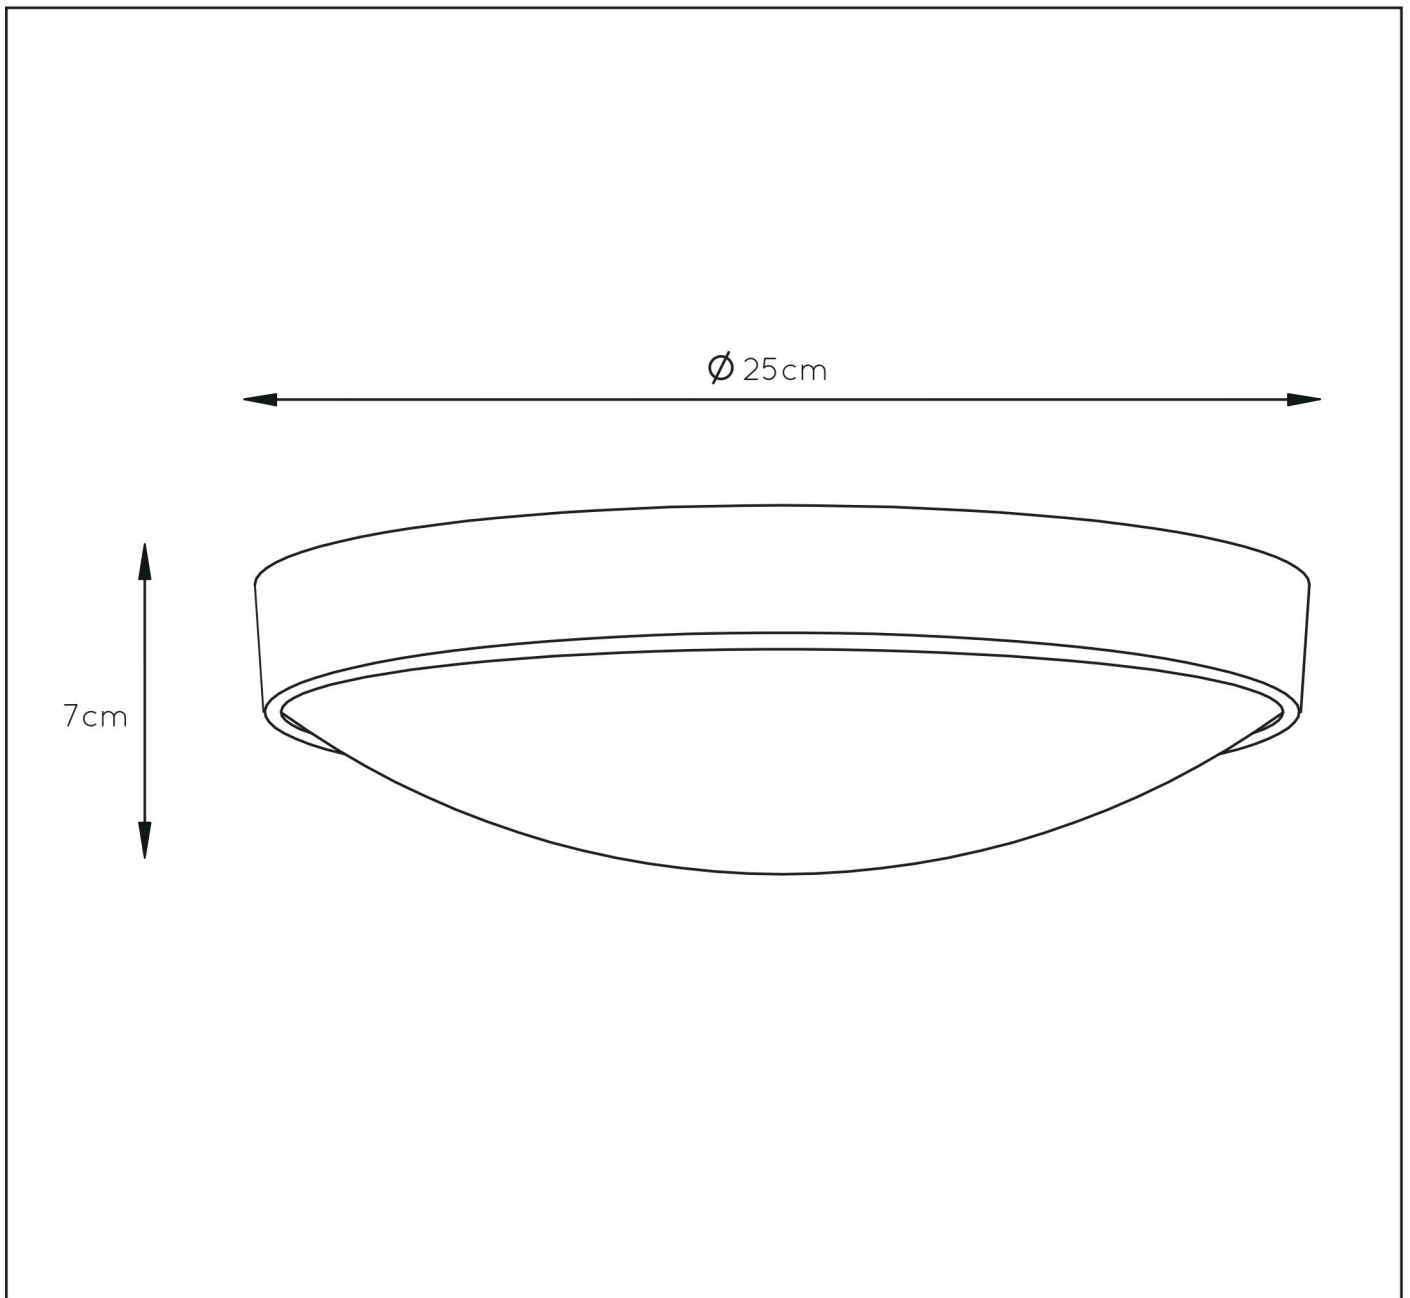

LUCIDE

TECHNICAL DRAWING & DIMENSIONS

LEX

Item number : 08109/01/30

EAN code : 5411212082299

Item number : 08109/01/31

EAN code : 5411212082305

For more specifications, dimensions please visit
www.lucide.com