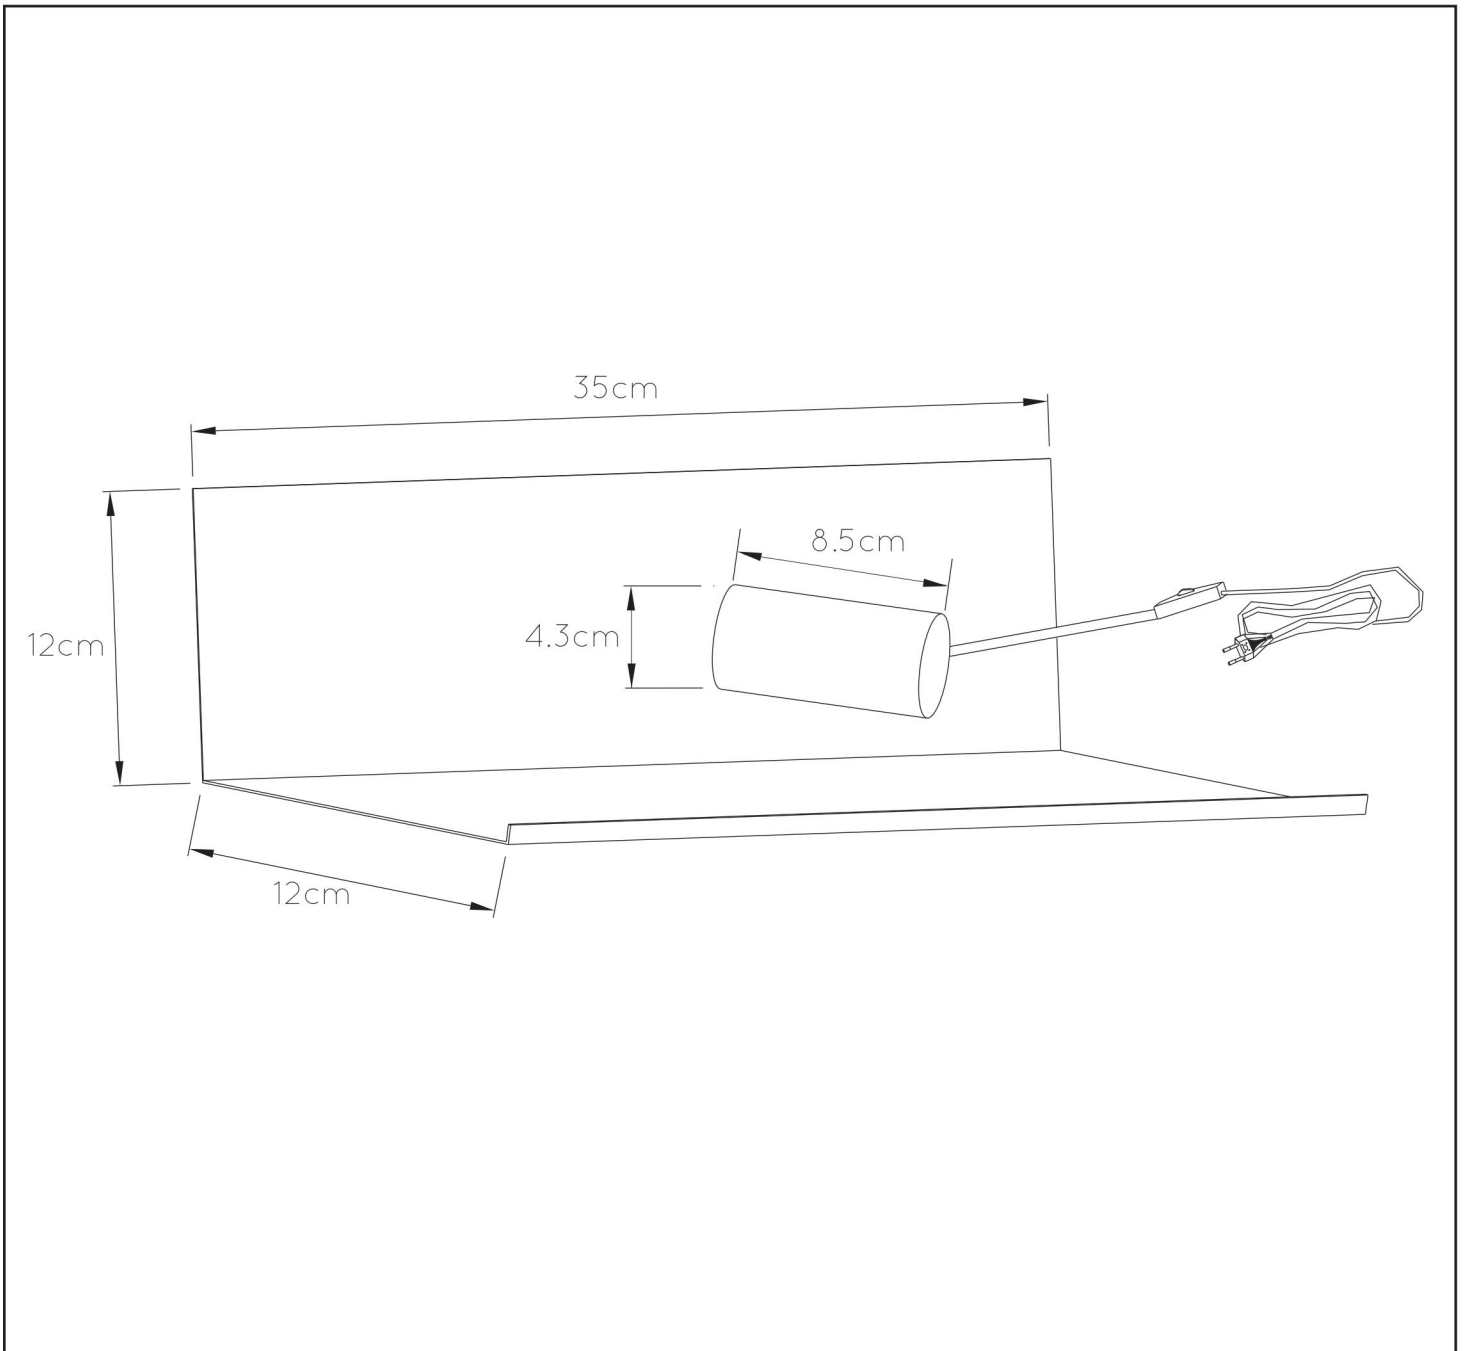

SEBO

item number : 06218/01/30

EAN code : 5411212061287

item number : 06218/01/31

EAN code : 5411212061294

For more specifications, dimensions please visit

www.lucide.com