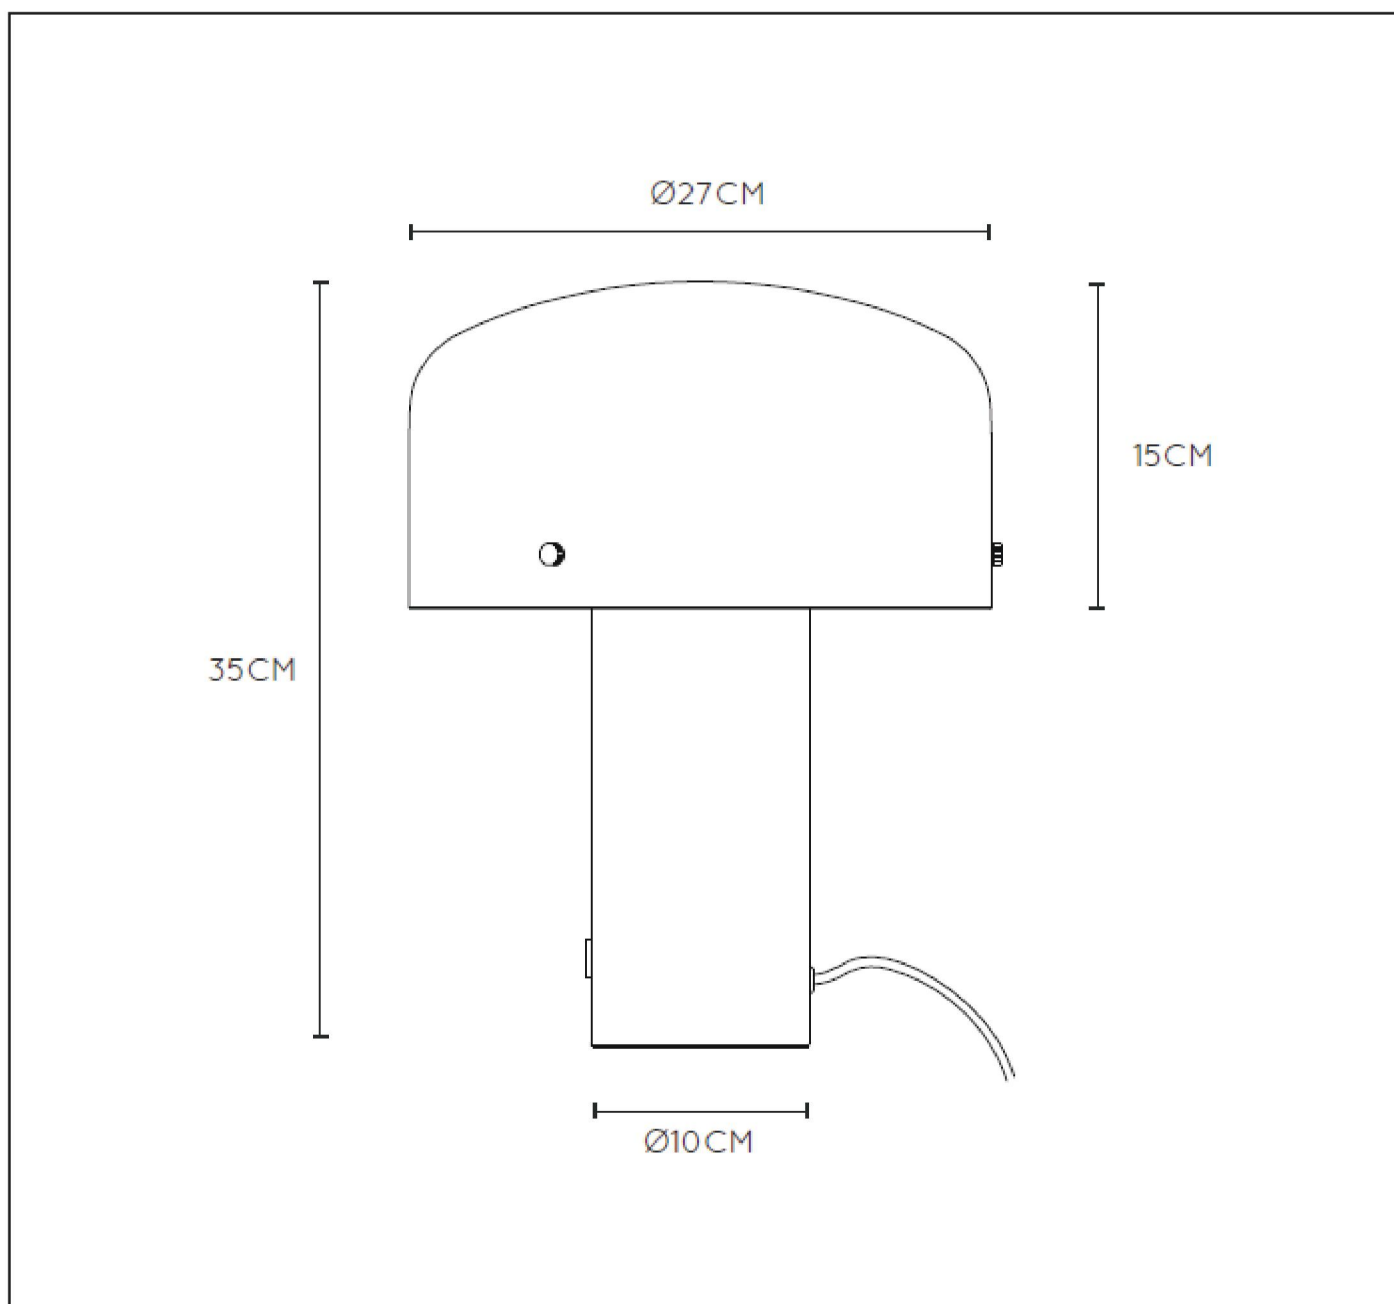

LUCIDE

TECHNICAL DRAWING & DIMENSIONS

TIMON

item number : 05539/01/02
EAN code : 5411212051394

For more specifications, dimensions please visit
www.lucide.com