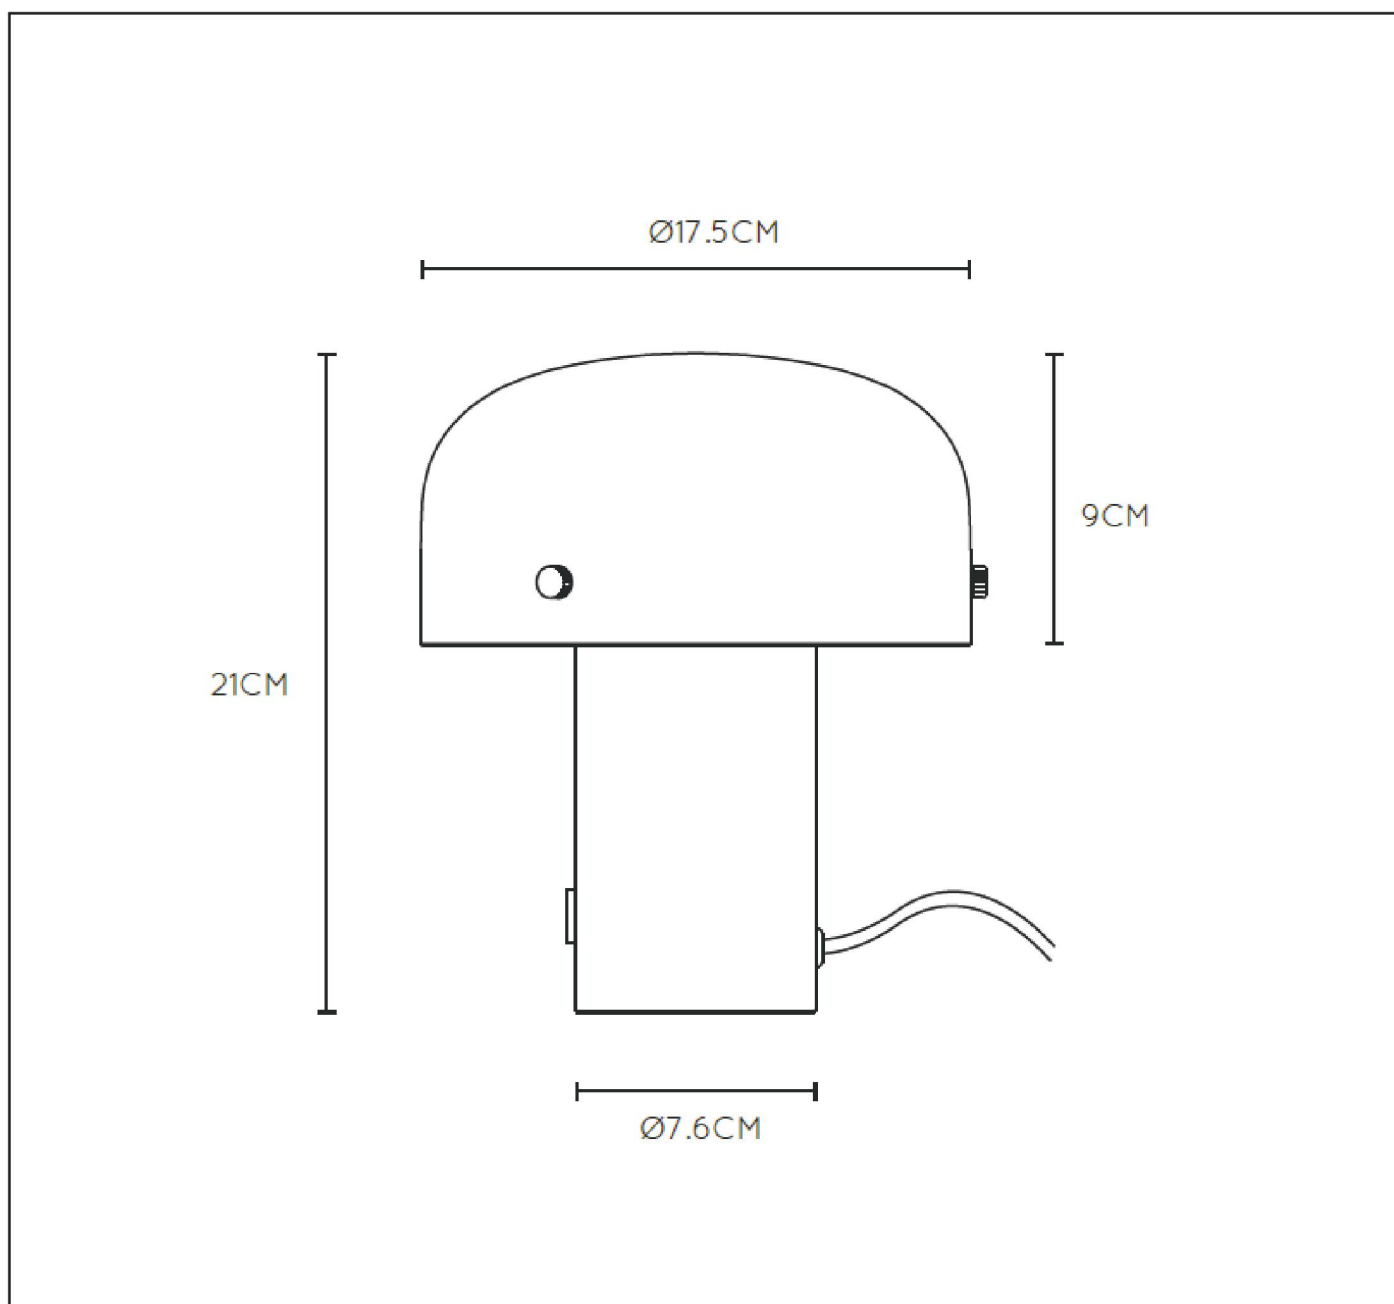

TIMON

item number : 05538/01/02
EAN code : 5411212051387

For more specifications, dimensions please visit
www.lucide.com