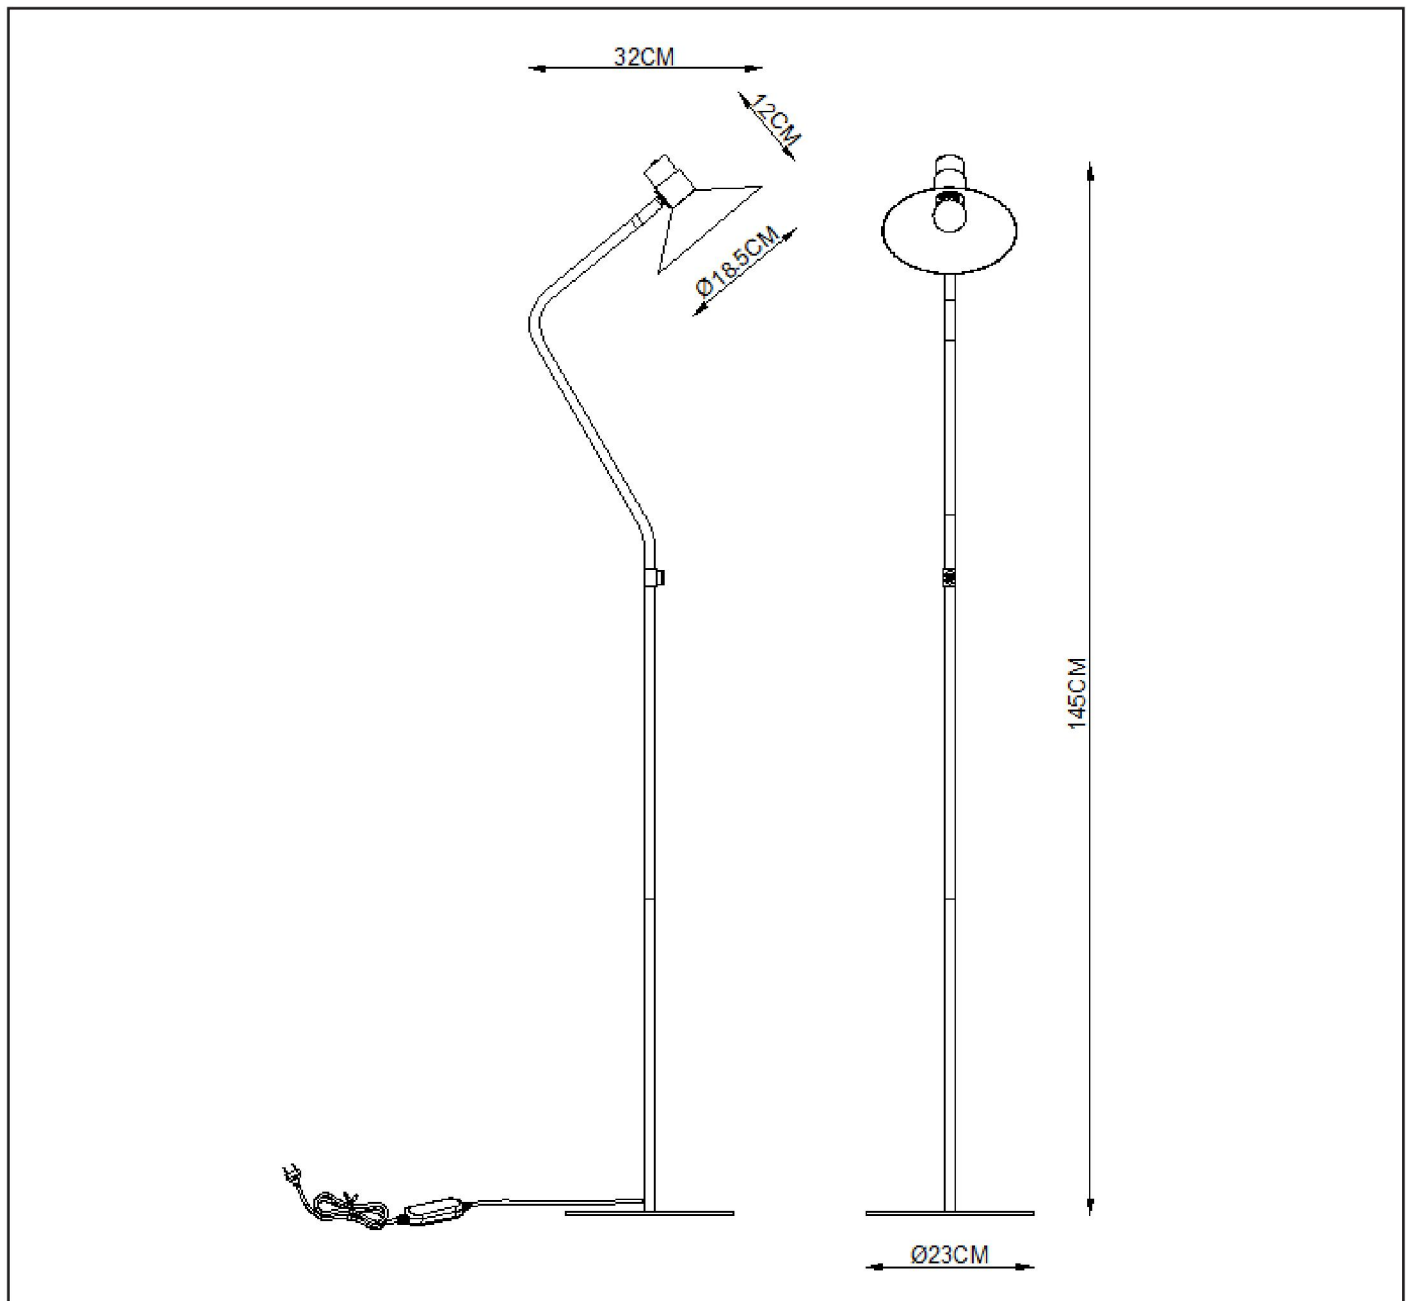

PEPIJN

item number :05728/01/30

EAN code : 5411212051172

For more specifications, dimensions please visit
www.lucide.com