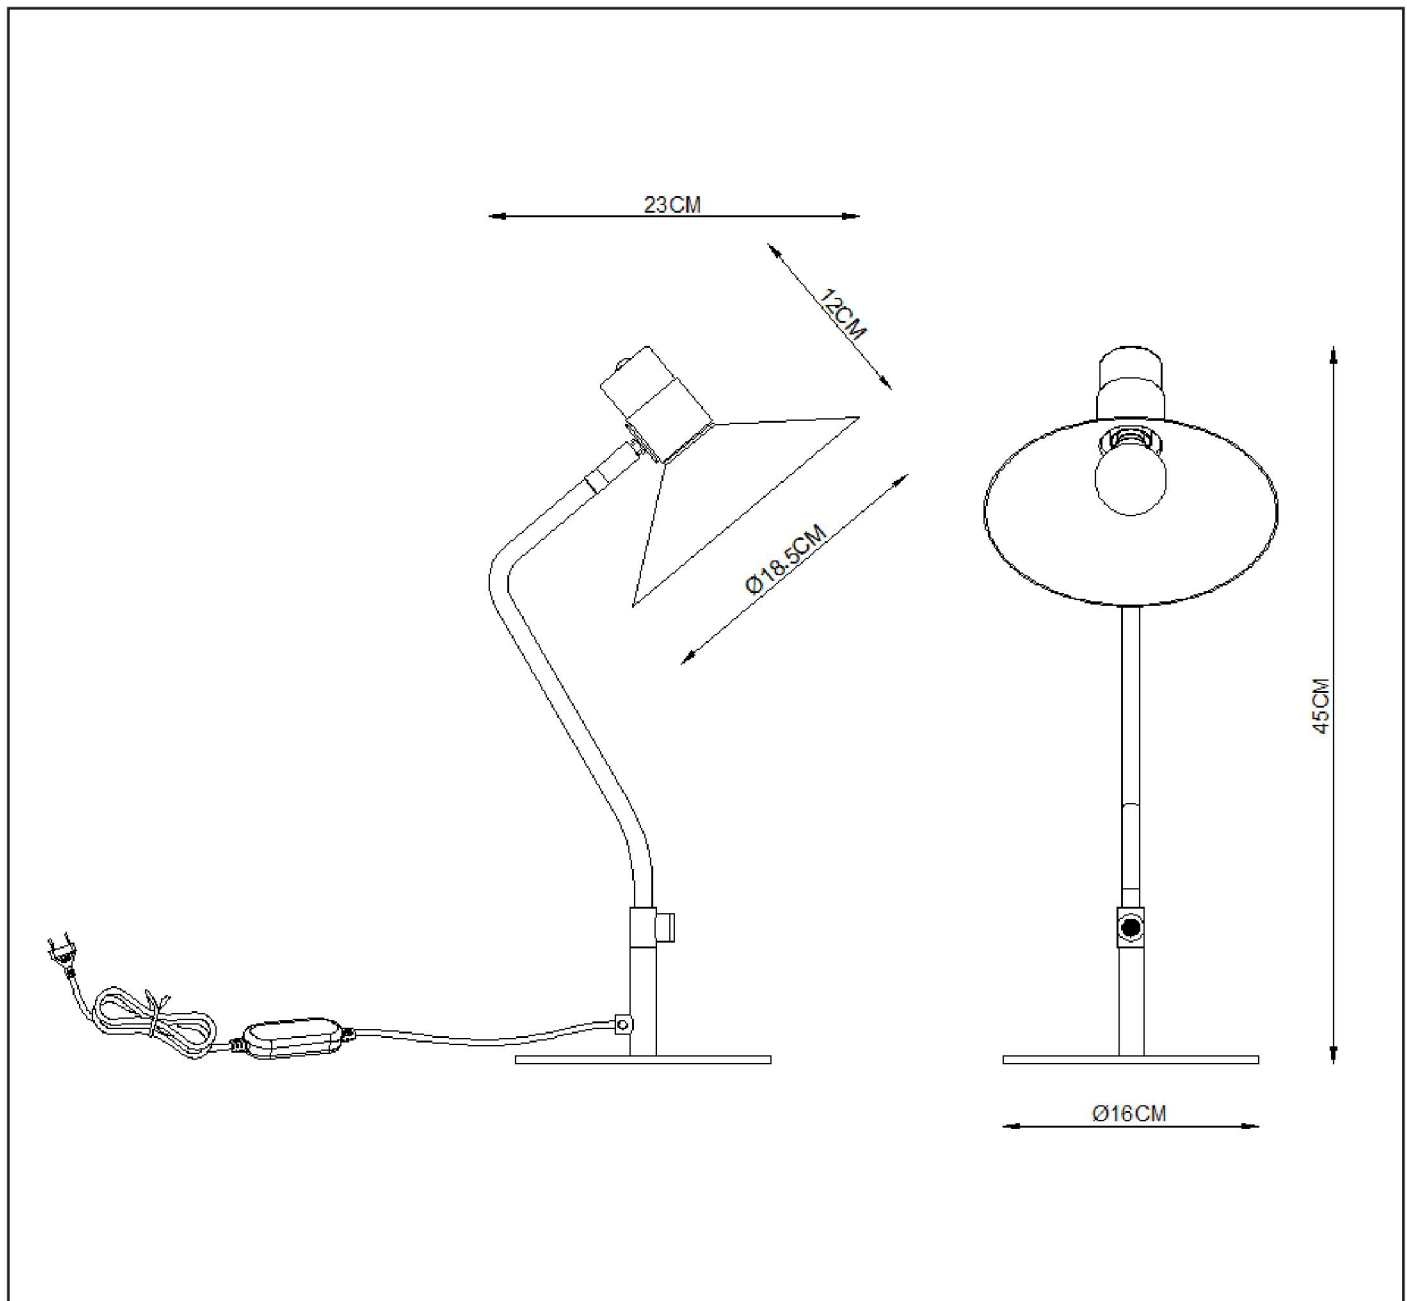

PEPIJN

item number :05528/01/30

EAN code : 5411212051134

For more specifications, dimensions please visit
www.lucide.com