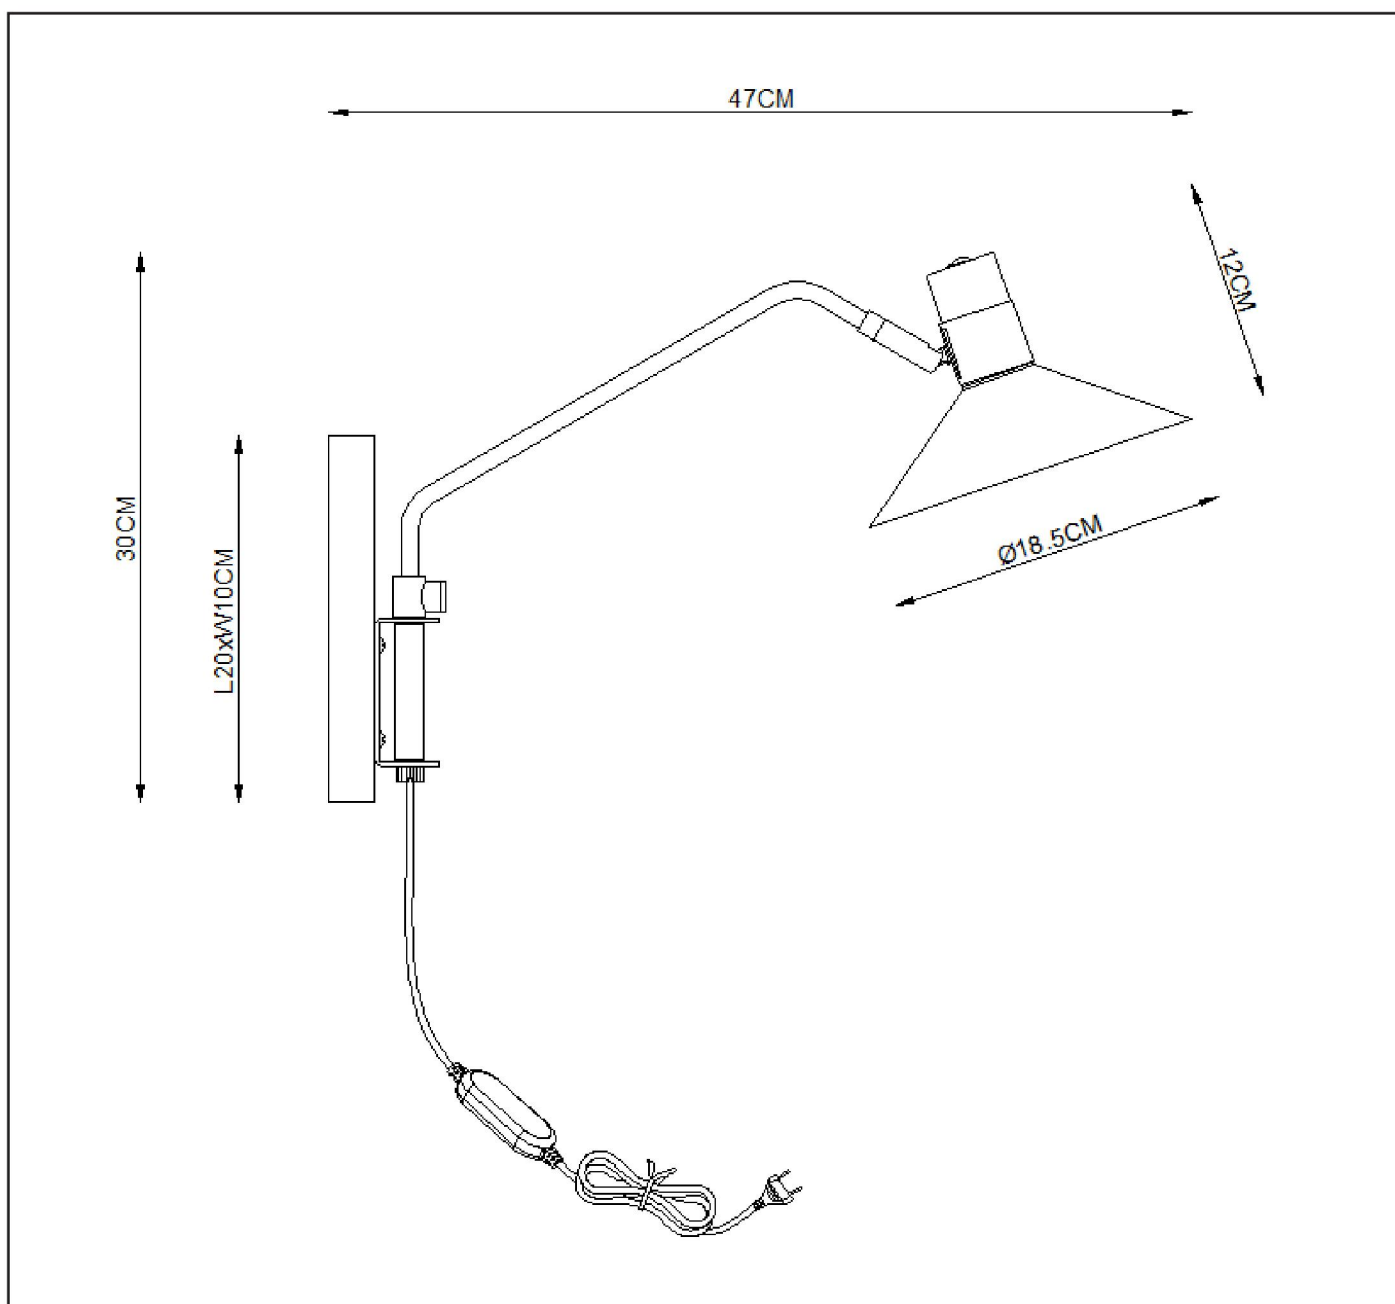

PEPIJN

item number :05228/01/30

EAN code : 5411212051110

For more specifications, dimensions please visit

www.lucide.com