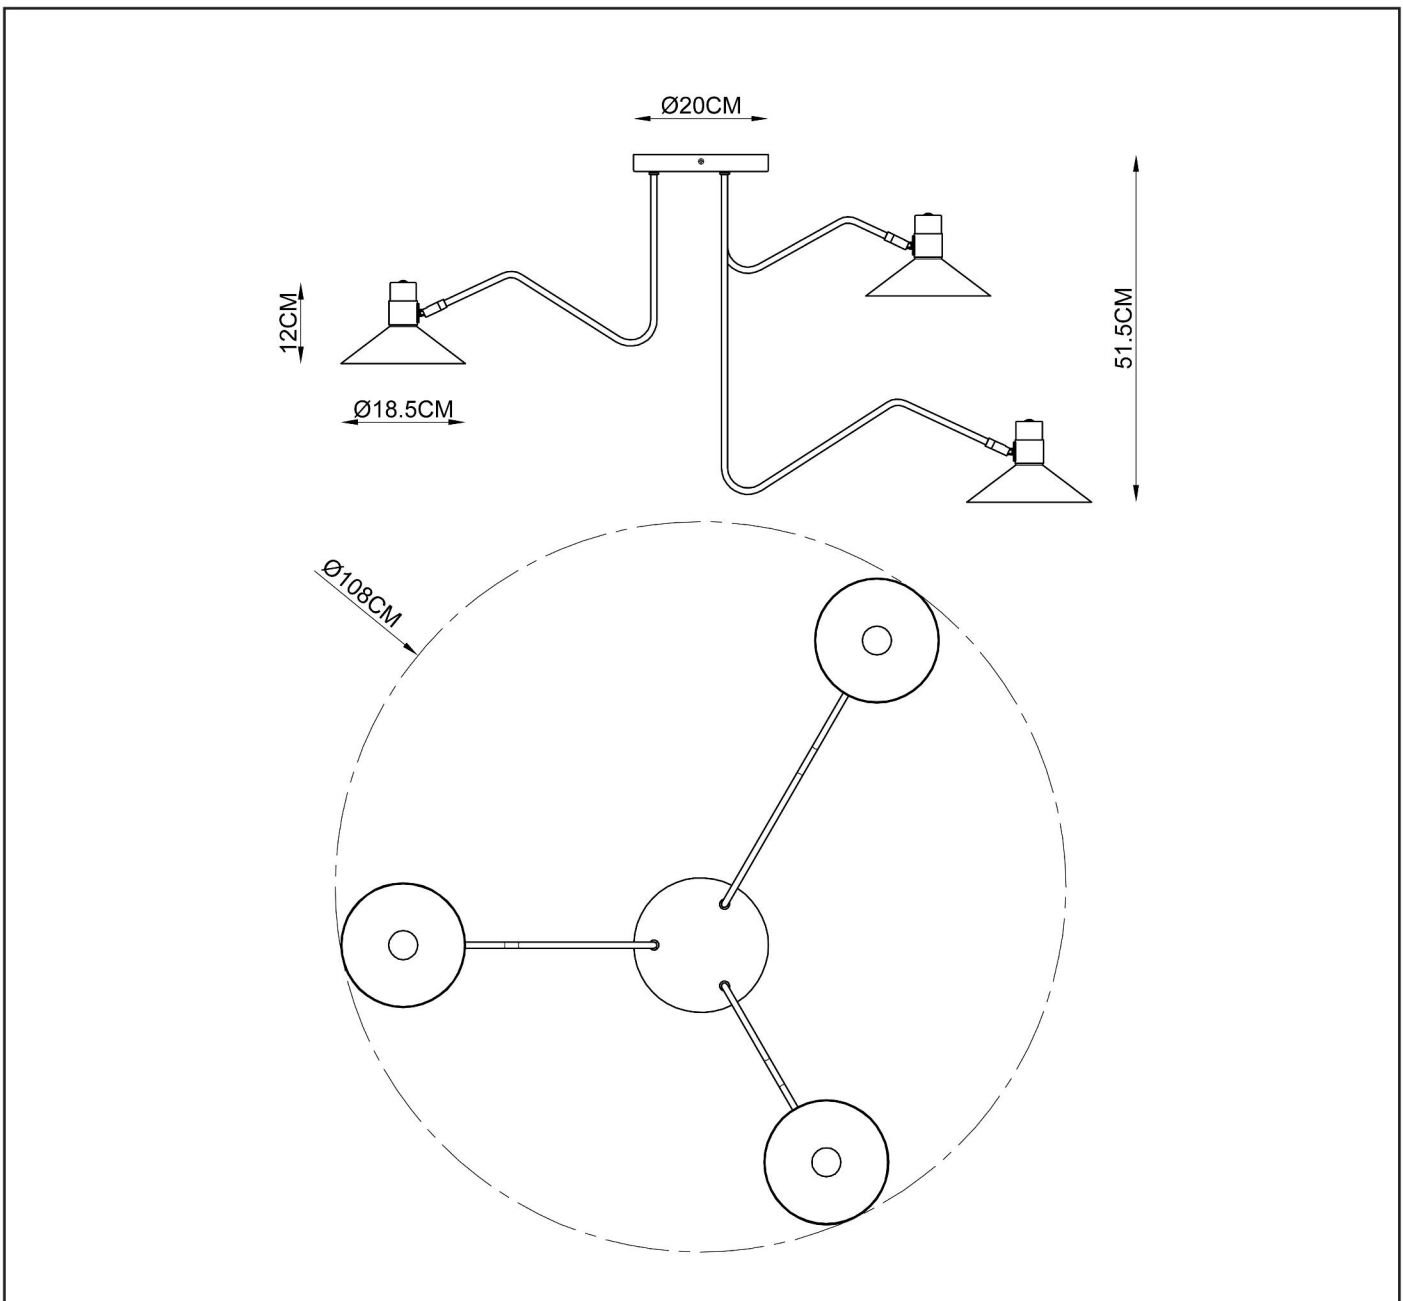

# PEPIJN

item number :05128/03/30

EAN code : 5411212051103

For more specifications, dimensions please visit  
[www.lucide.com](http://www.lucide.com)