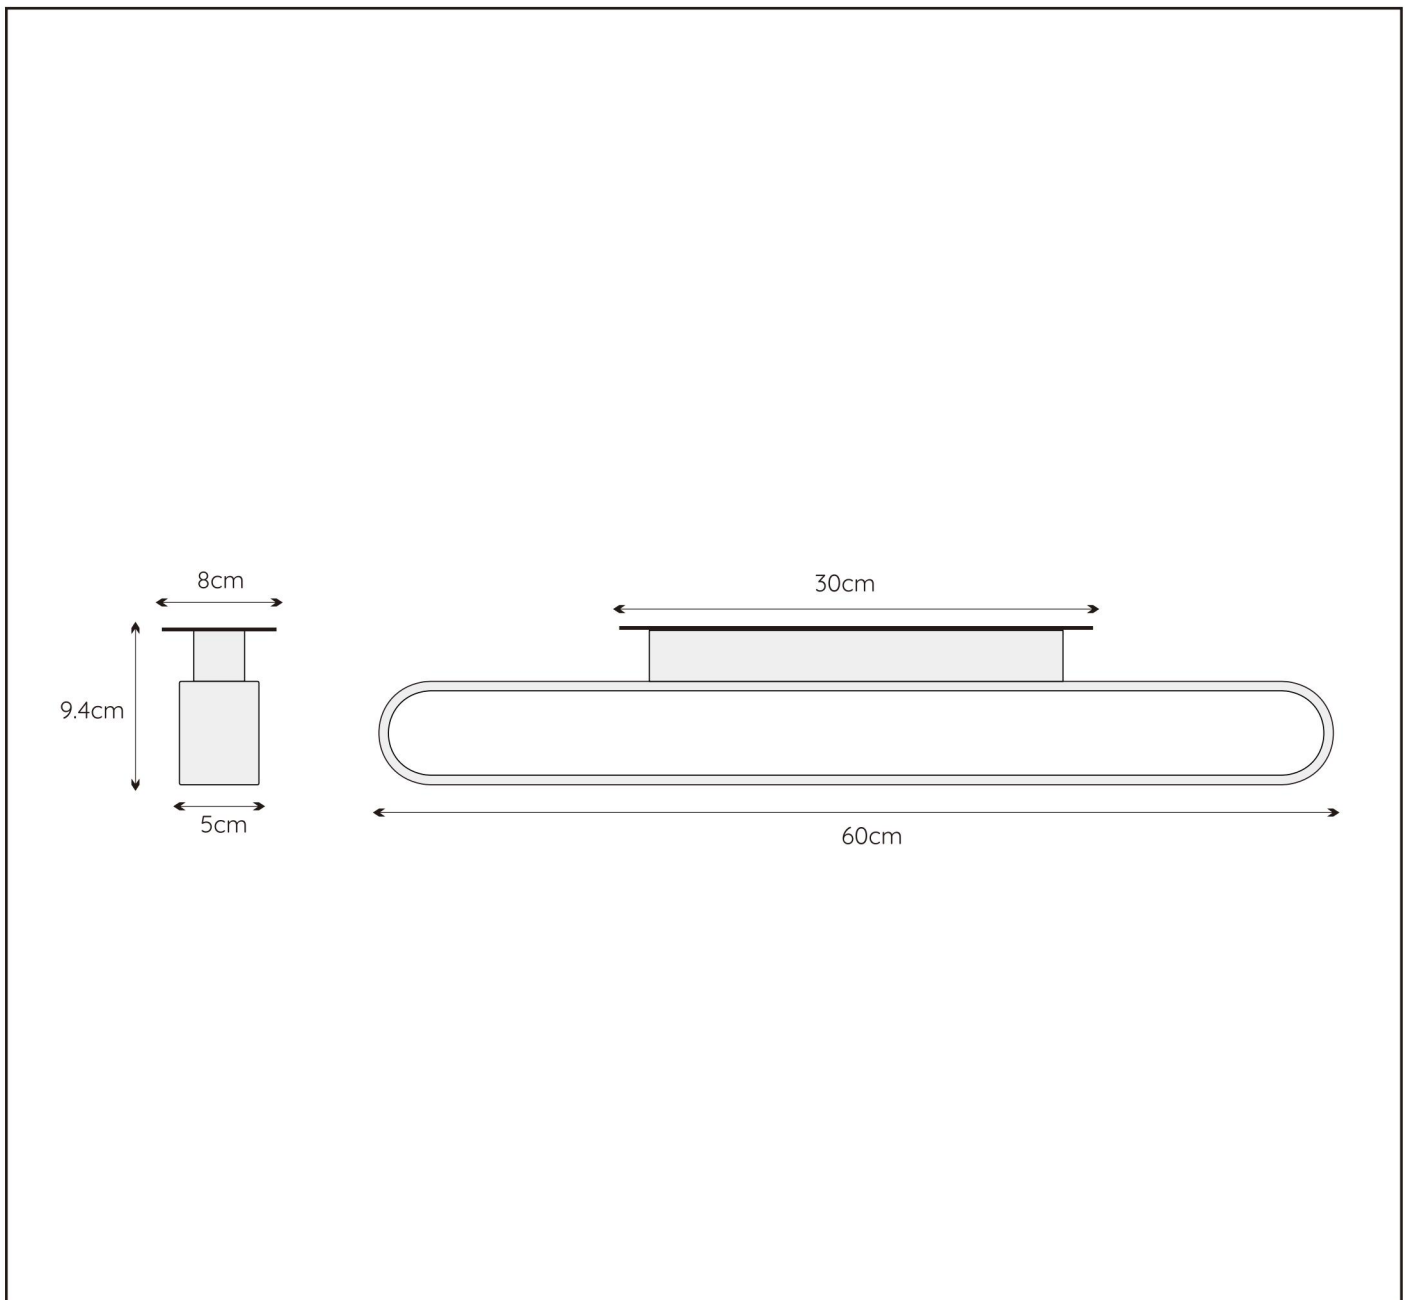

LUCIDE

TECHNICAL DRAWING & DIMENSIONS

# MADELON

Item number : 04209/12/30

EAN code : 5 4112120 40466

For more specifications, dimensions please visit  
[www.lucide.com](http://www.lucide.com)