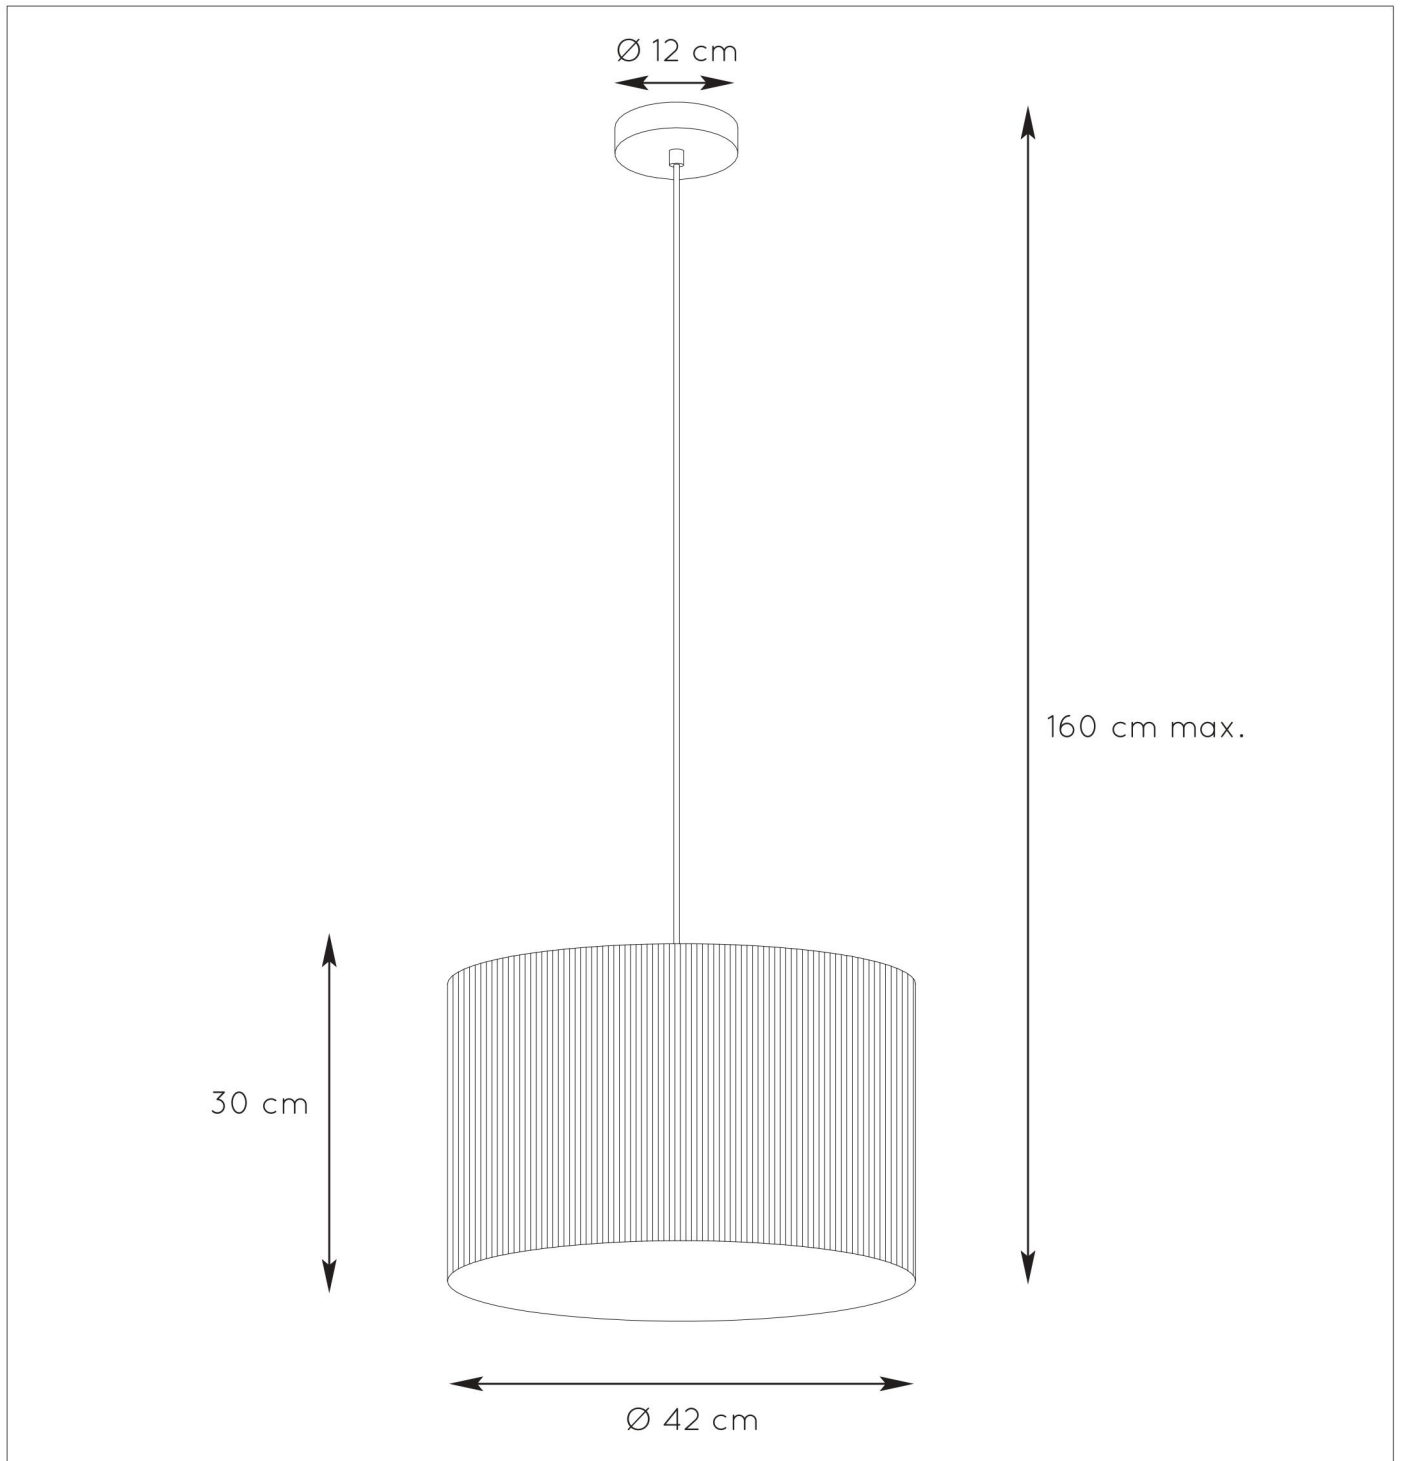

MAGIUS

Item number : 03429/42/30

EAN code : 5411212031204

For more specifications, dimensions please visit

www.lucide.com