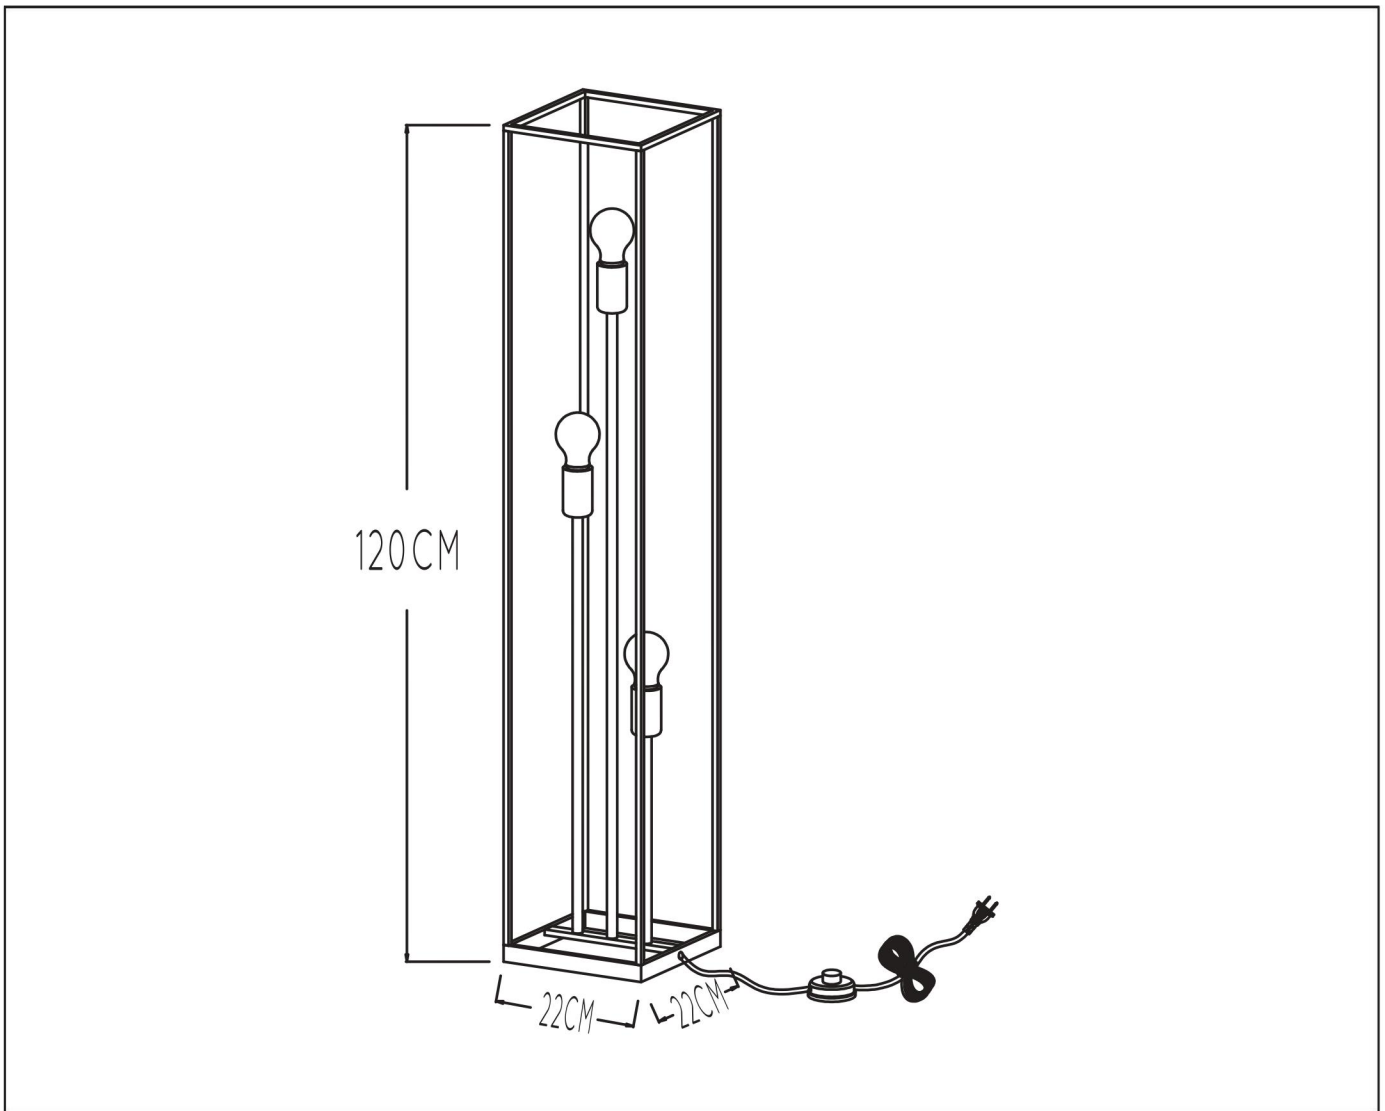

LUCIDE

TECHNICAL DRAWING & DIMENSIONS

RUBEN

Item number : 00724/03/30

EAN code : 5411212000200

For more specifications, dimensions please visit

www.lucide.com