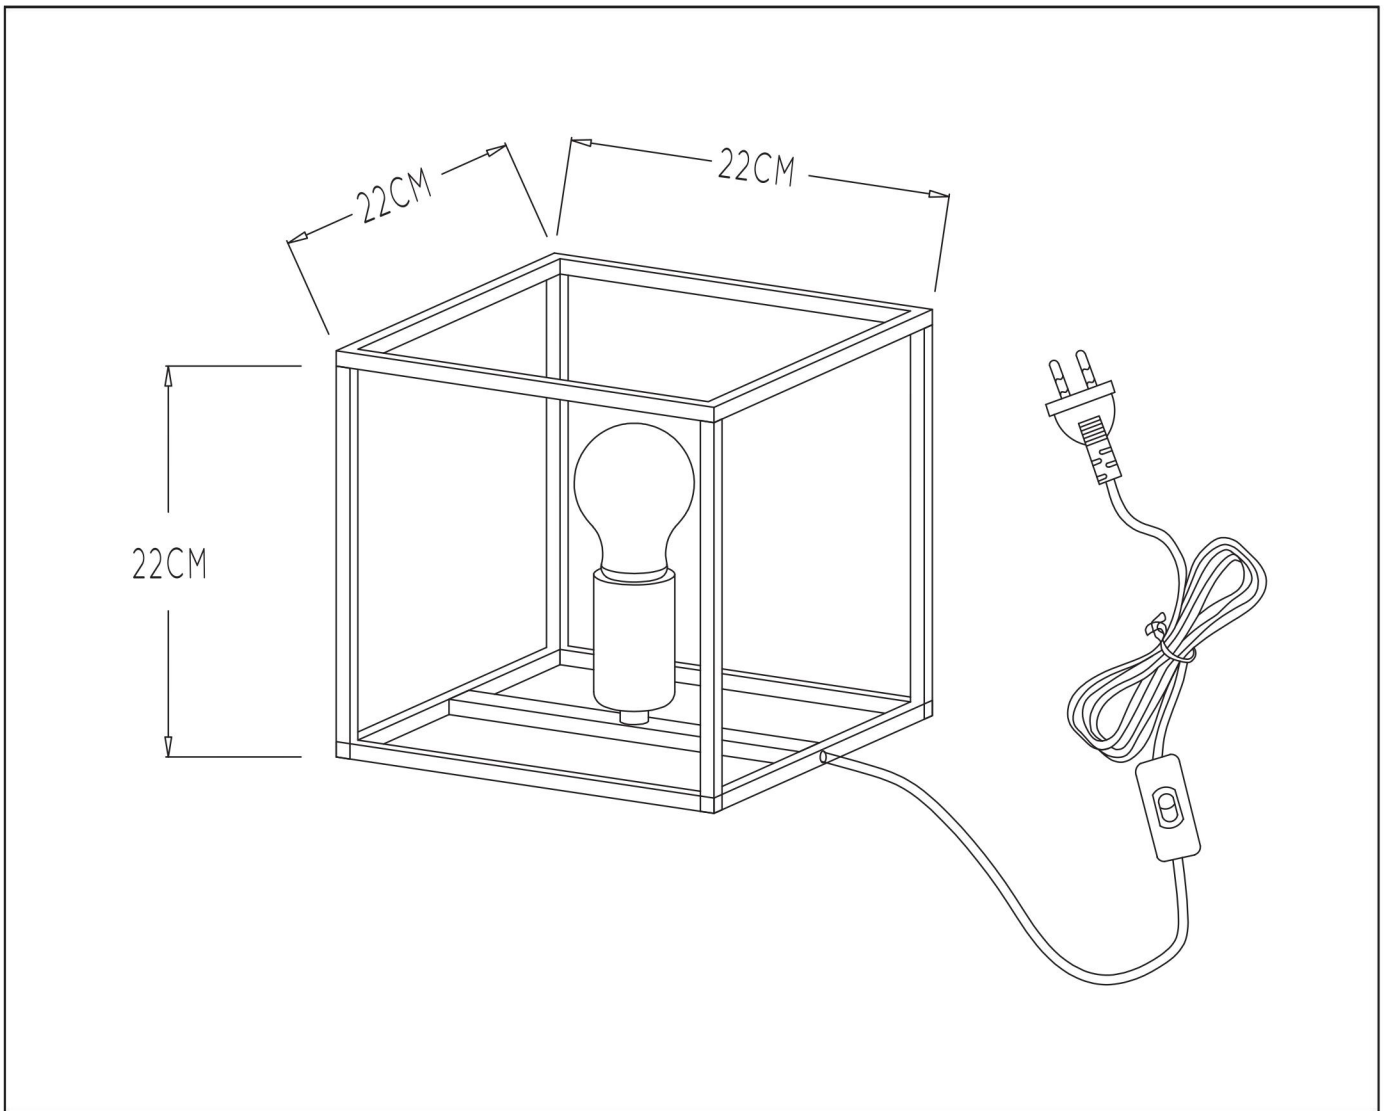

# RUBEN

Item number : 00524/01/30

EAN code : 5411212000194

For more specifications, dimensions please visit

[www.lucide.com](http://www.lucide.com)