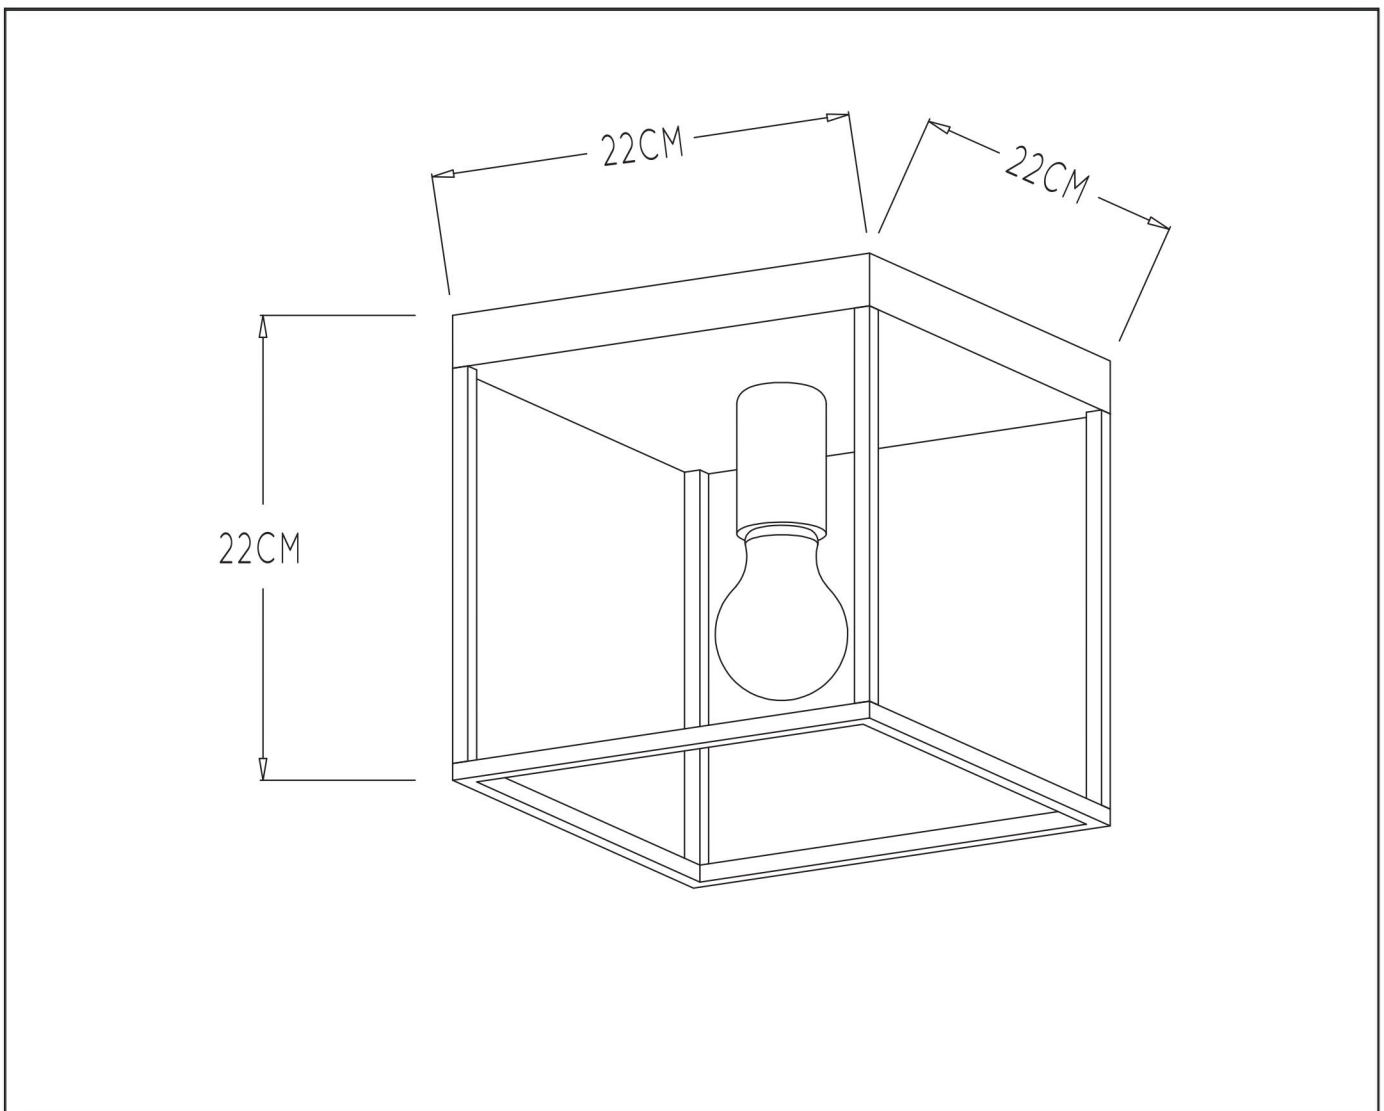

RUBEN

Item number : 00124/01/30

EAN code : 5411212000187

For more specifications, dimensions please visit

www.lucide.com