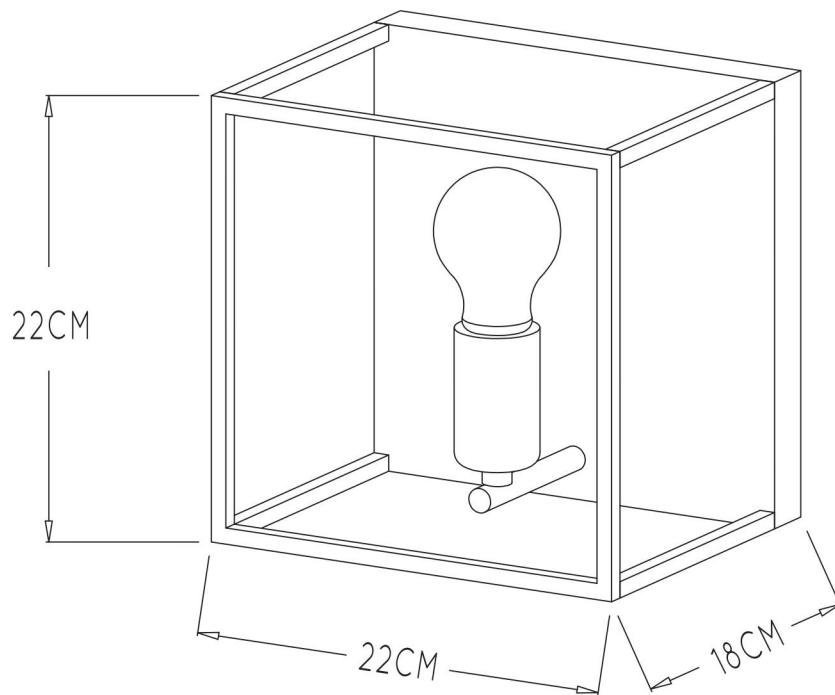

RUBEN

Item number : 00224/01/30

EAN code : 5411212000170

For more specifications, dimensions please visit

www.lucide.com