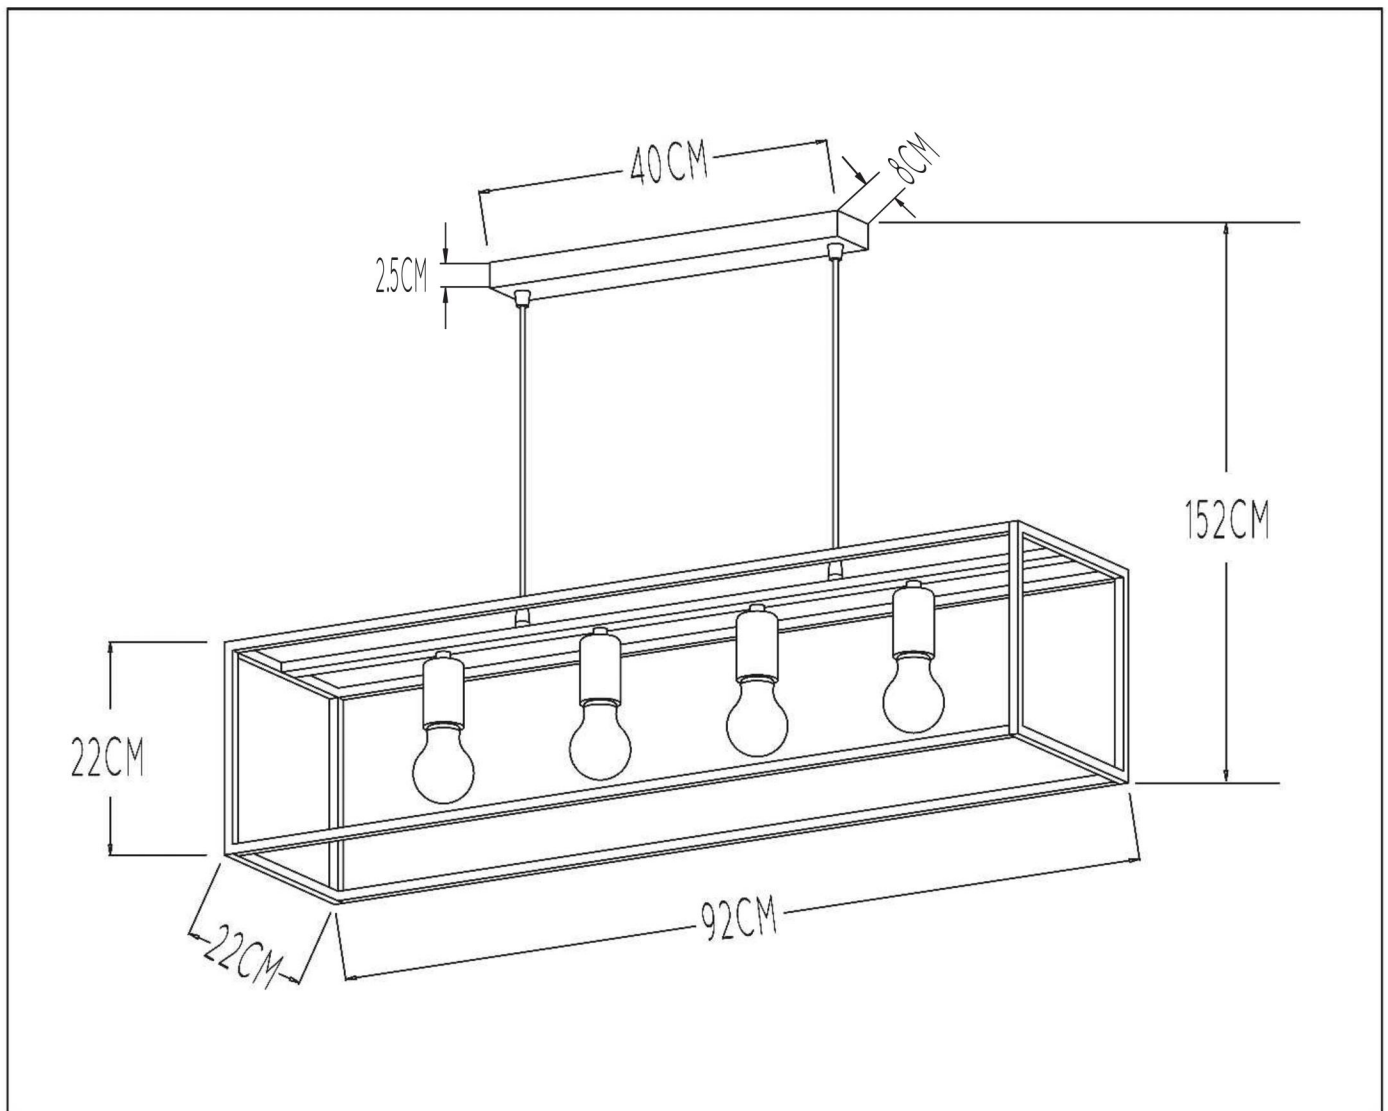

RUBEN

Item number : 00424/04/30

EAN code : 5411212000163

For more specifications, dimensions please visit

www.lucide.com