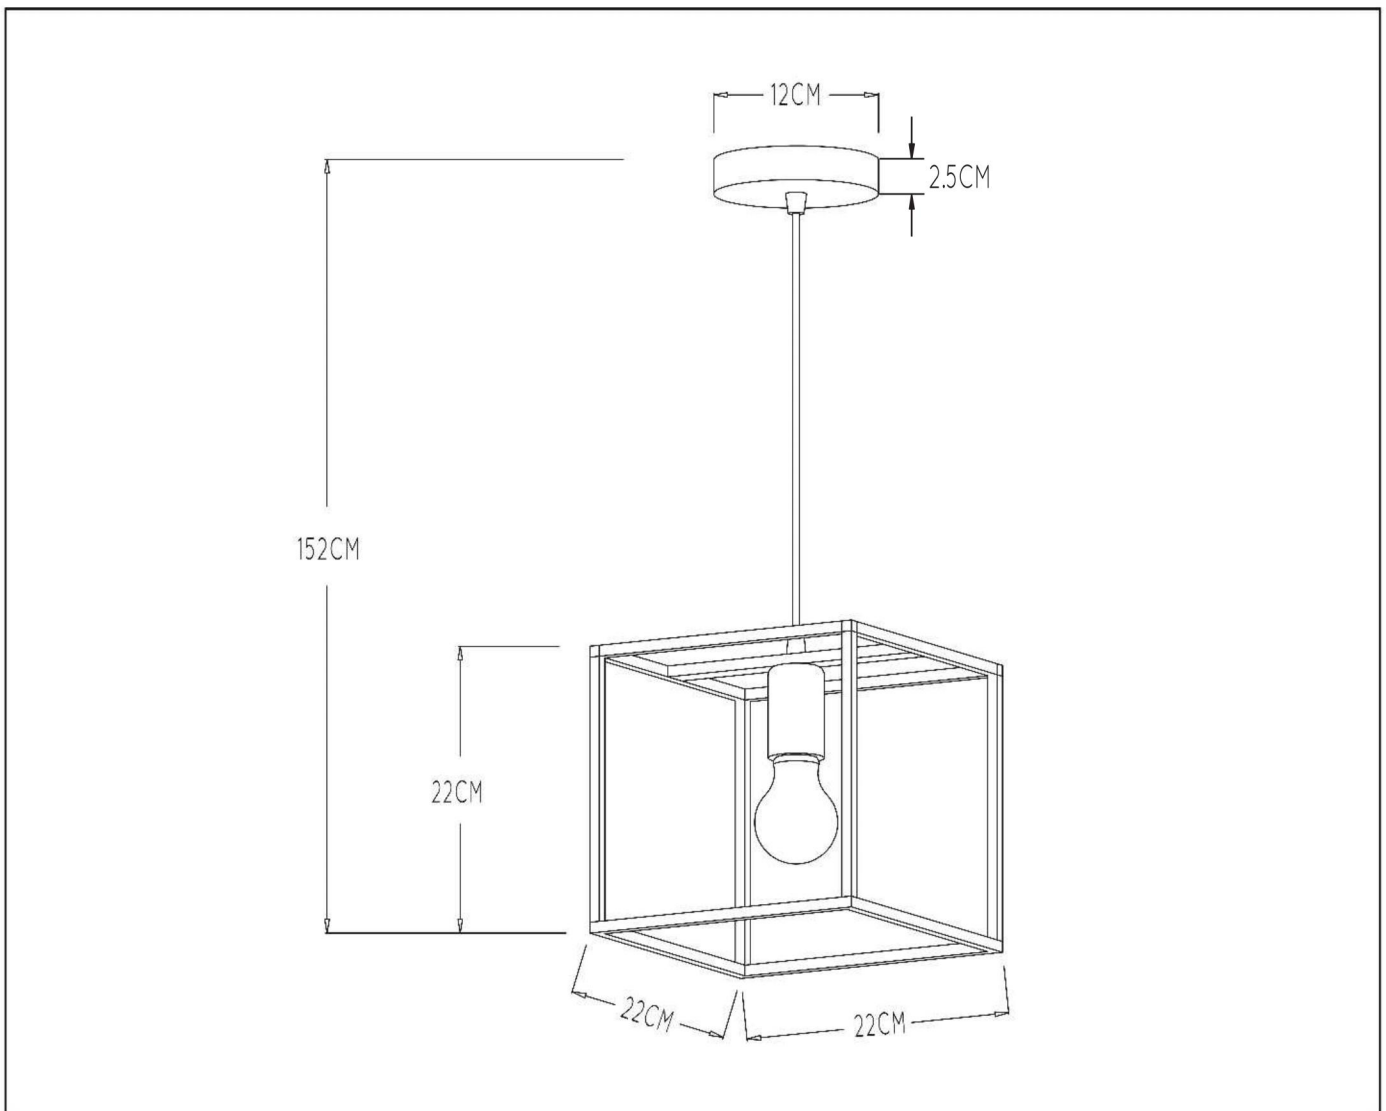

RUBEN

Item number :00 424/01/30

EAN code : 5 4112120 00156

For more specifications, dimensions please visit

www.lucide.com