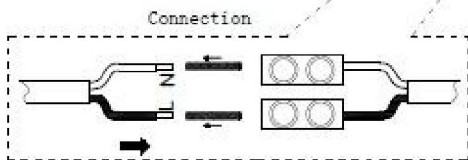

Metal Plate as a part, you can install it when necessary.

Fitting wire colour	Connect to	Household circuit
Blue	Connect to	(Neutral- Blue or Black)
Brown	Connect to	(Live- Red or Brown or white)