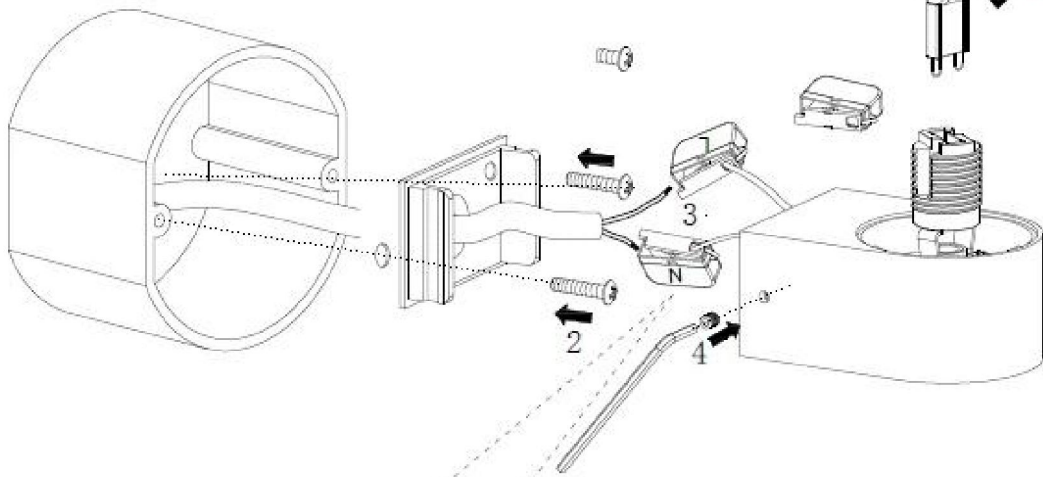

Metal Plate as a part, you can install it when necessary.

Fitting wire colour	Connect to	Household circuit
Blue	Connect to	(Neutral- Blue or Black)
Brown	Connect to	(Live- Red or Brown or white)