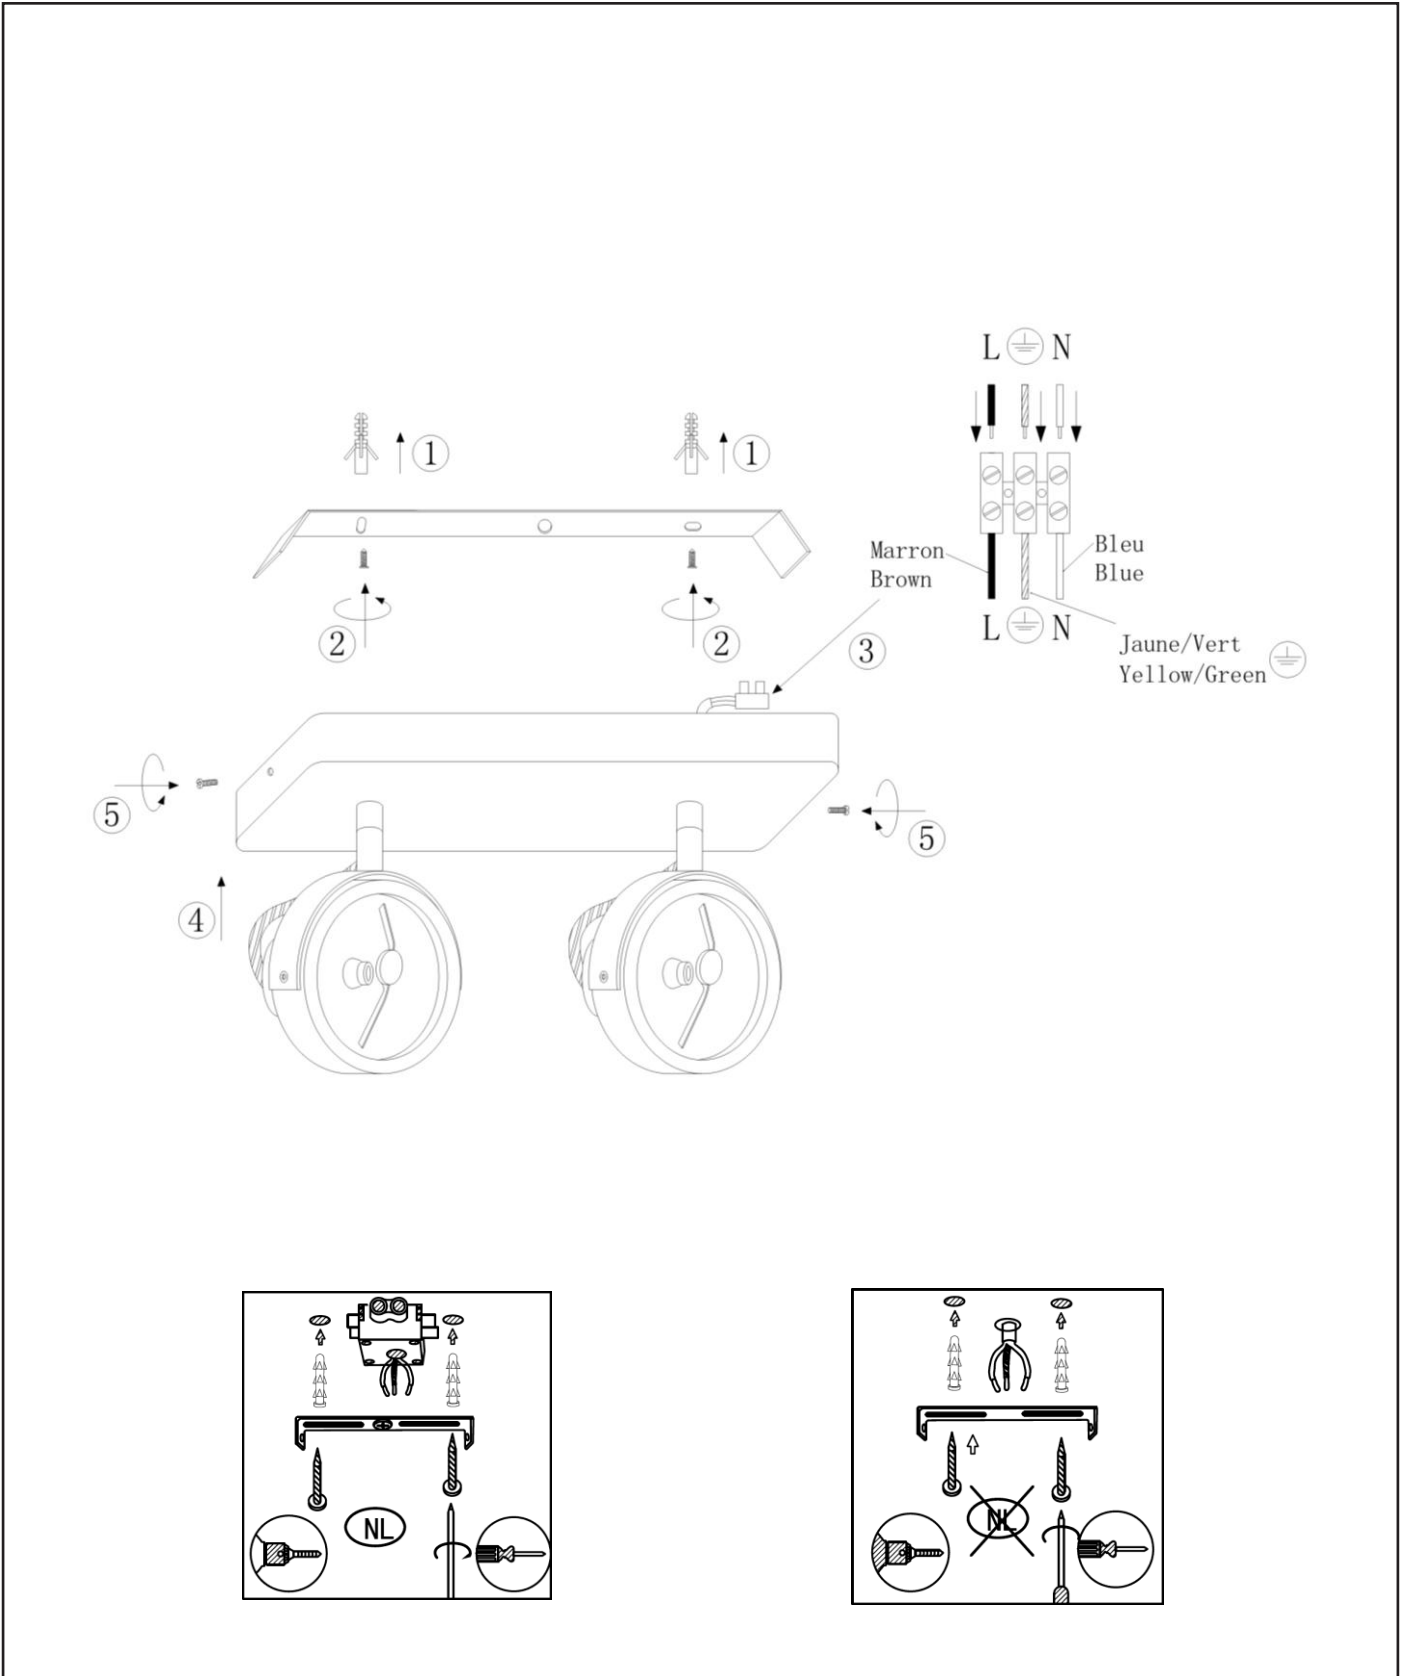

LUCIDE

INSTALLATION DRAWING SPECIFICATIONS

Dit product bevat een lichtbron van energie-efficiëntieklasse A.
Ce produit contient une source lumineuse de classe énergétique A.
This product contains a light source of energy efficiency class A.
Dieses Produkt enthält eine Lichtquelle der Energieeffizienzklasse A.
Ten produkt zawiera źródło światła o klasie efektywności energetycznej A.