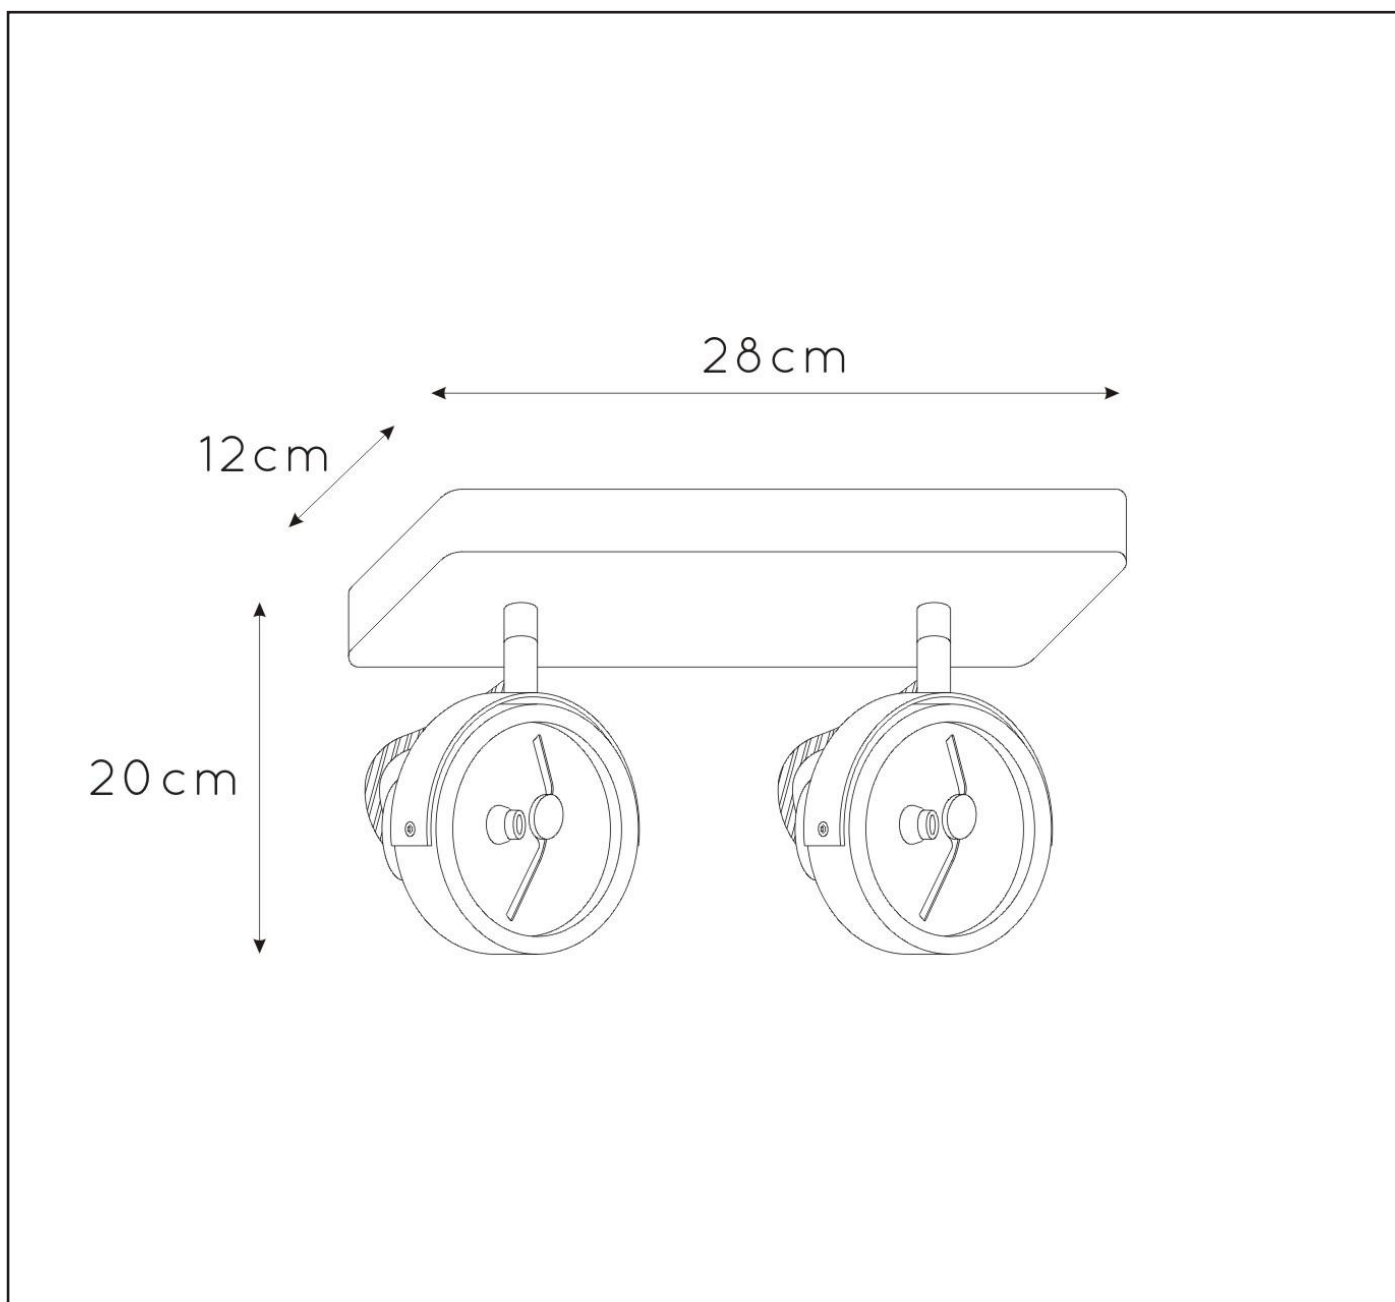

TALA LED

item number : 31930/24/31

EAN code : 5411212315519

For more specifications, dimensions please visit
www.lucide.com