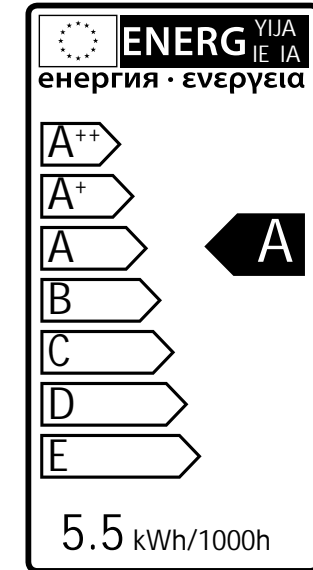

Rubum

3159011

5 Watt	On/Off 5000	Failure < 5% after 1000h
320 Lumen	Non dimmable	Failure < 10% after 6000h
3000 Kelvin	Instant full light	Flux > 80% after 6000h
10.000 Hours	Power factor > 0,5	CRI > 65

MR16 5x LED 12V
5W GU5.3
Art. nr.6194011