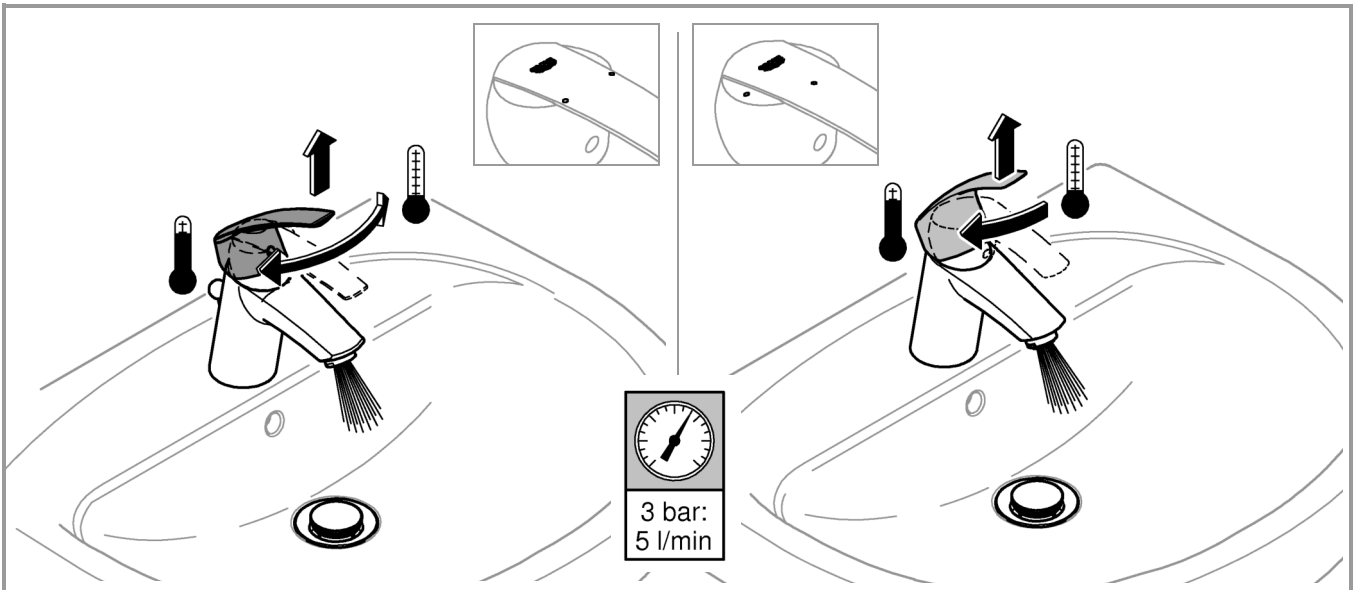

1

2

3

* =

*19 332 	32mm 	*19 017 	13mm 
--	---	--	---

	07 052	180mm
	*07 341	350mm

Pure Freude an Wasser

GROHE