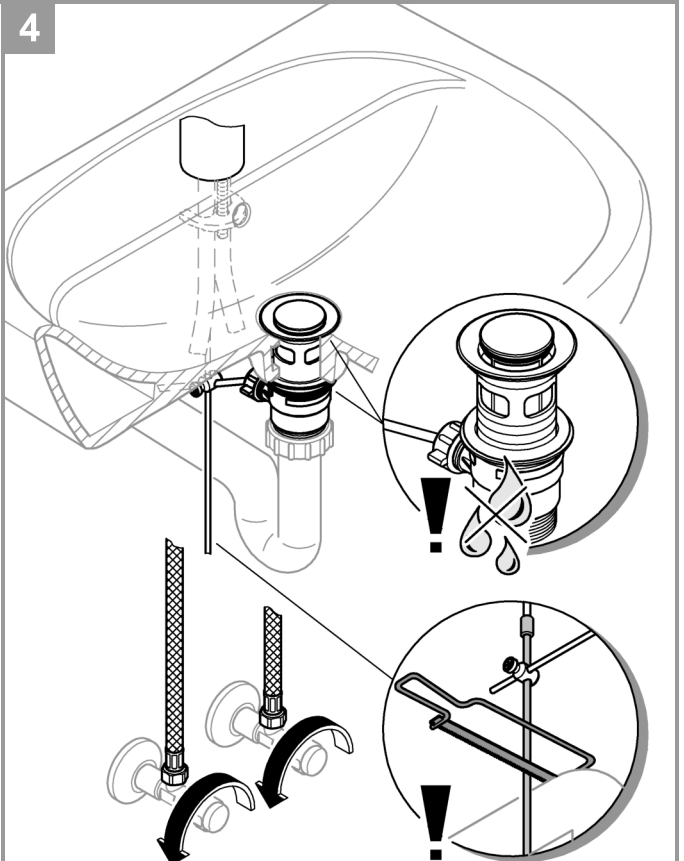

1

2

3

* =

*19 332 	32mm 	*19 017 	13mm 
--	---	--	---

	07 052	180mm
	*07 341	350mm

Pure Freude an Wasser

GROHE