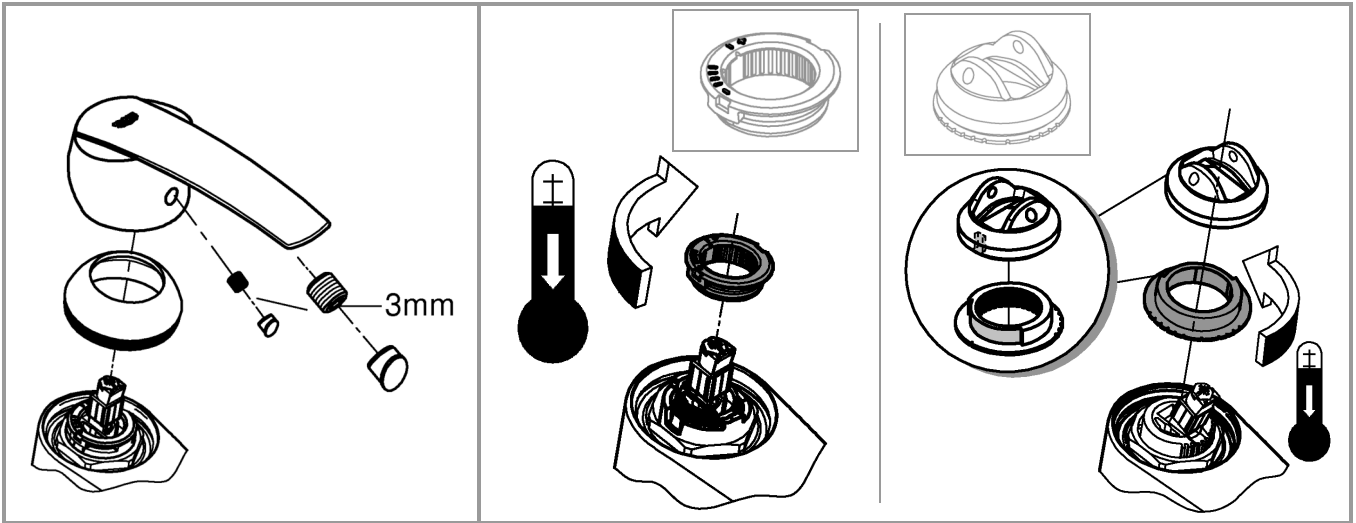

1

2

3

* =

*19 332 	32mm 	*19 017 	13mm 
--	---	--	---

	07 052	180mm
	*07 341	350mm

Pure Freude an Wasser

GROHE