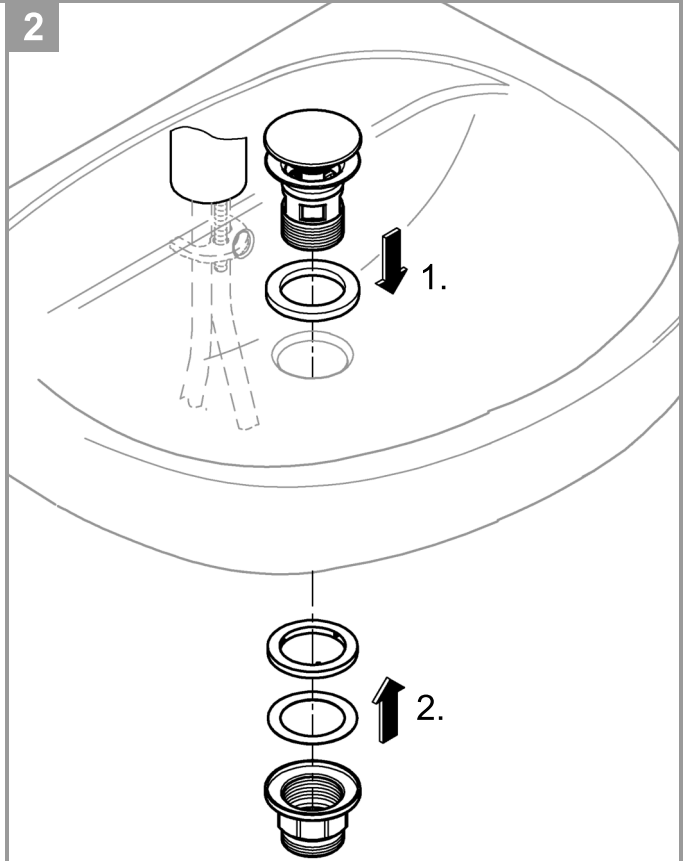

1

2

3

* =

*19 332 	32mm 	*19 017 	13mm 
--	---	--	---

	07 052	180mm
	*07 341	350mm

Pure Freude an Wasser

GROHE