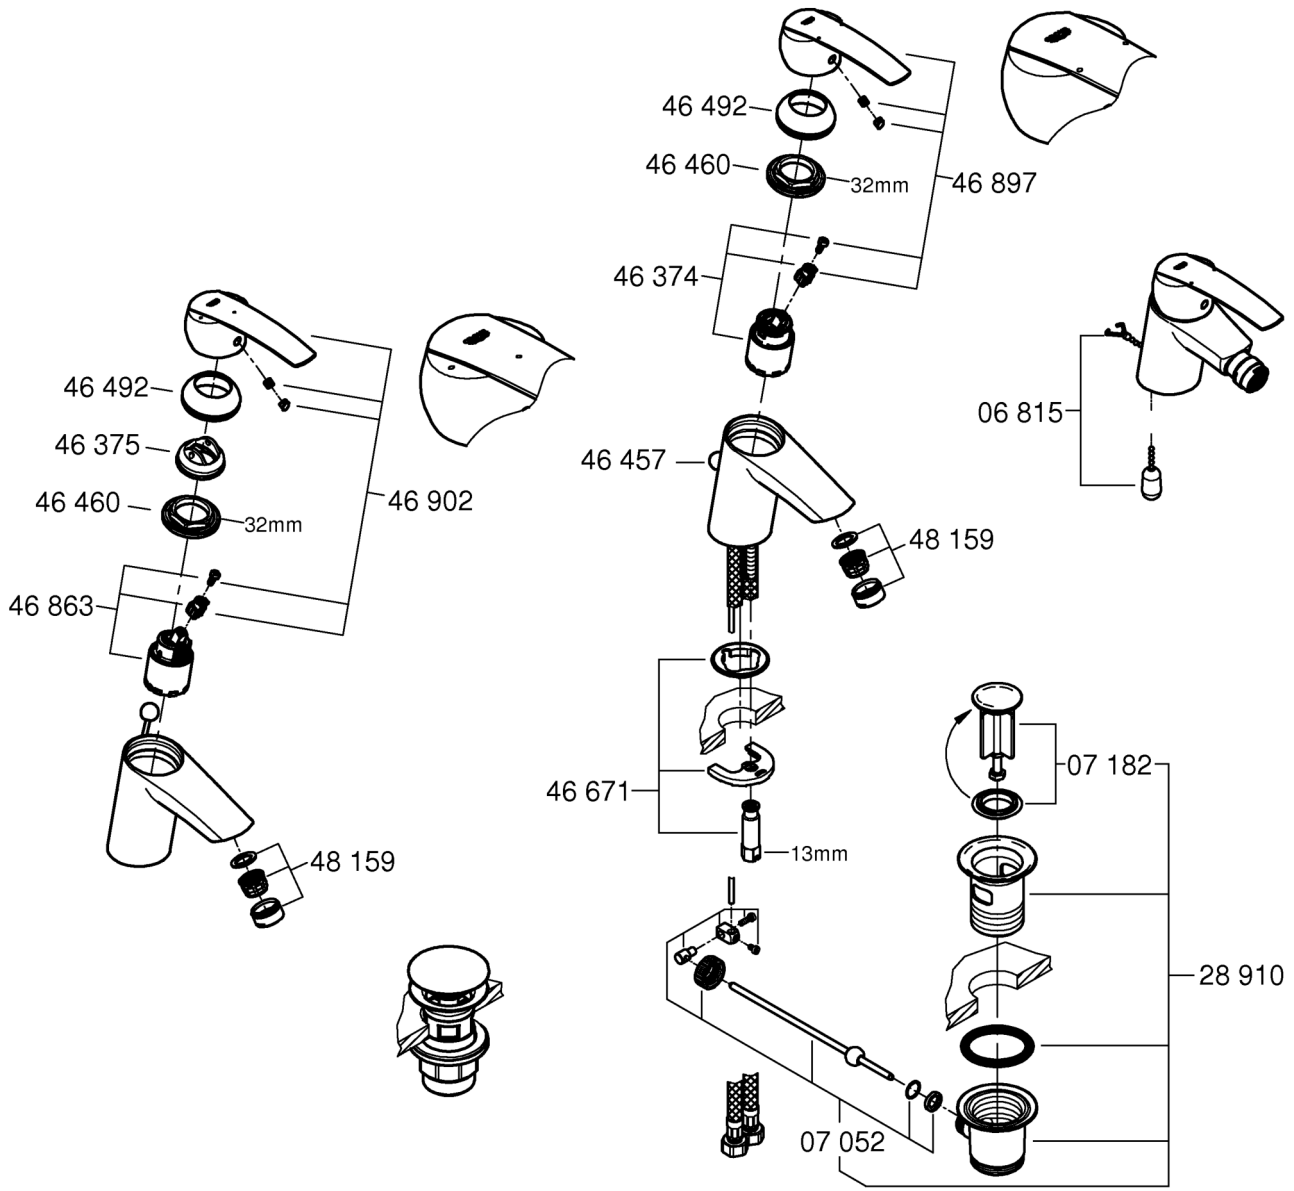

1

2

3

* =

*19 332 	32mm 	*19 017 	13mm 
--	---	--	---

	07 052	180mm
	*07 341	350mm

Pure Freude an Wasser

GROHE