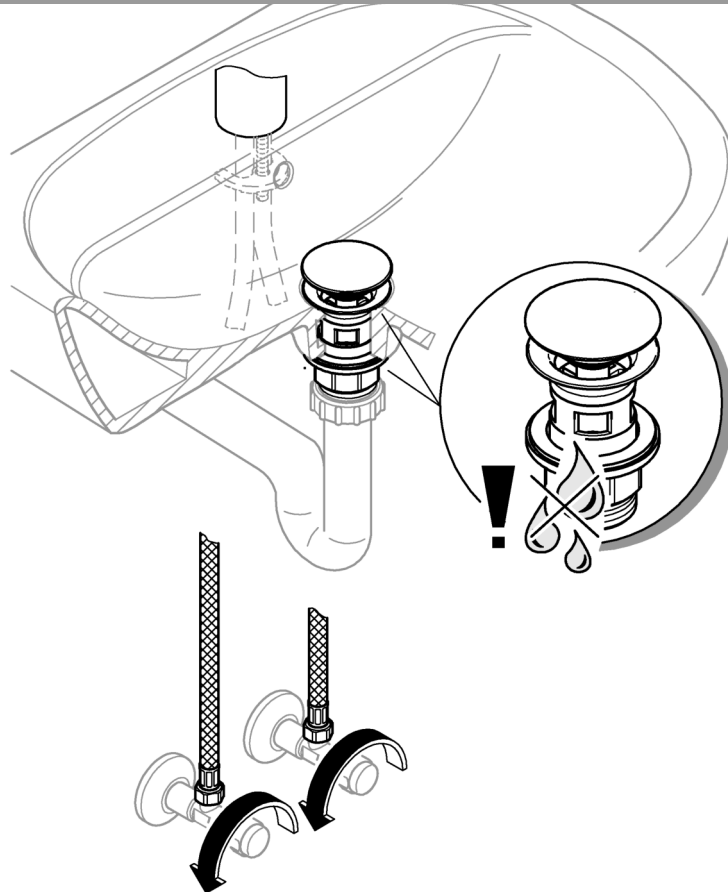

1

2

3

* =

*19 332 	32mm 	*19 017 	13mm 
--	---	--	---

	07 052	180mm
	*07 341	350mm

Pure Freude an Wasser

GROHE