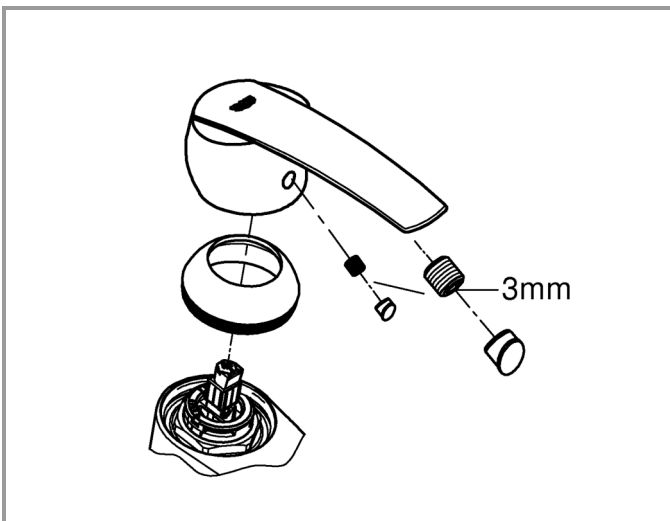

1

2

3

* =

*19 332 	32mm 	*19 017 	13mm 
--	---	--	---

	07 052	180mm
	*07 341	350mm

Pure Freude an Wasser

GROHE