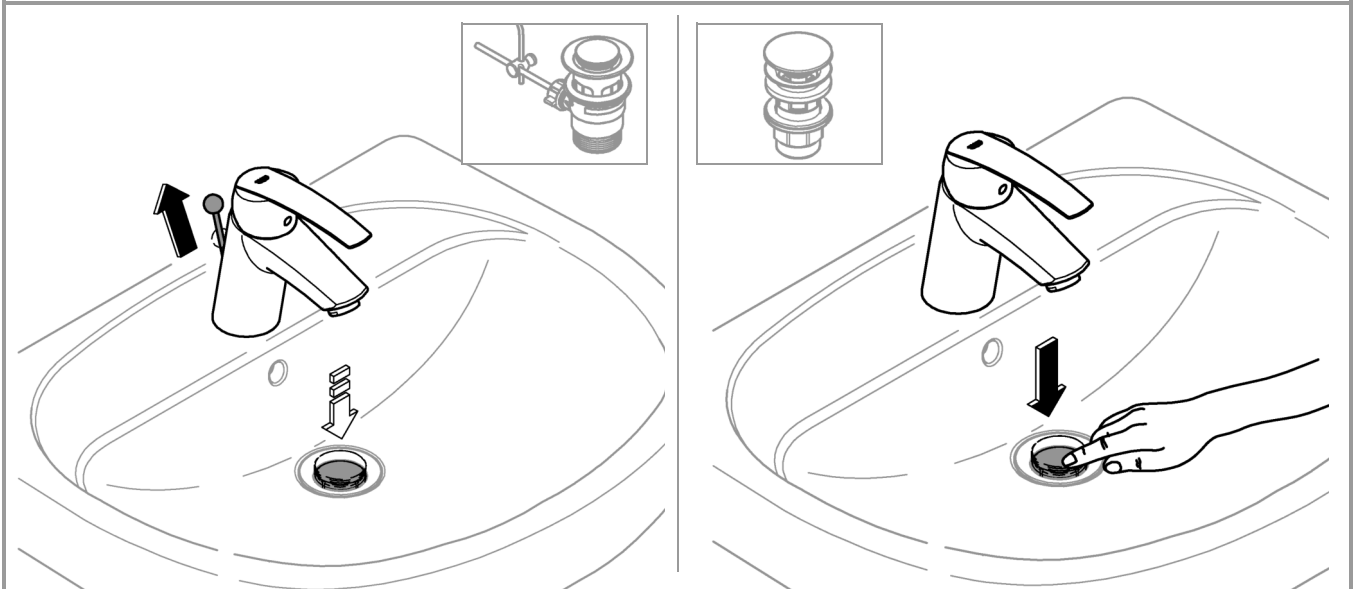

1

2

3

* =

*19 332 	32mm 	*19 017 	13mm 
--	---	--	---

	07 052	180mm
	*07 341	350mm

Pure Freude an Wasser

GROHE