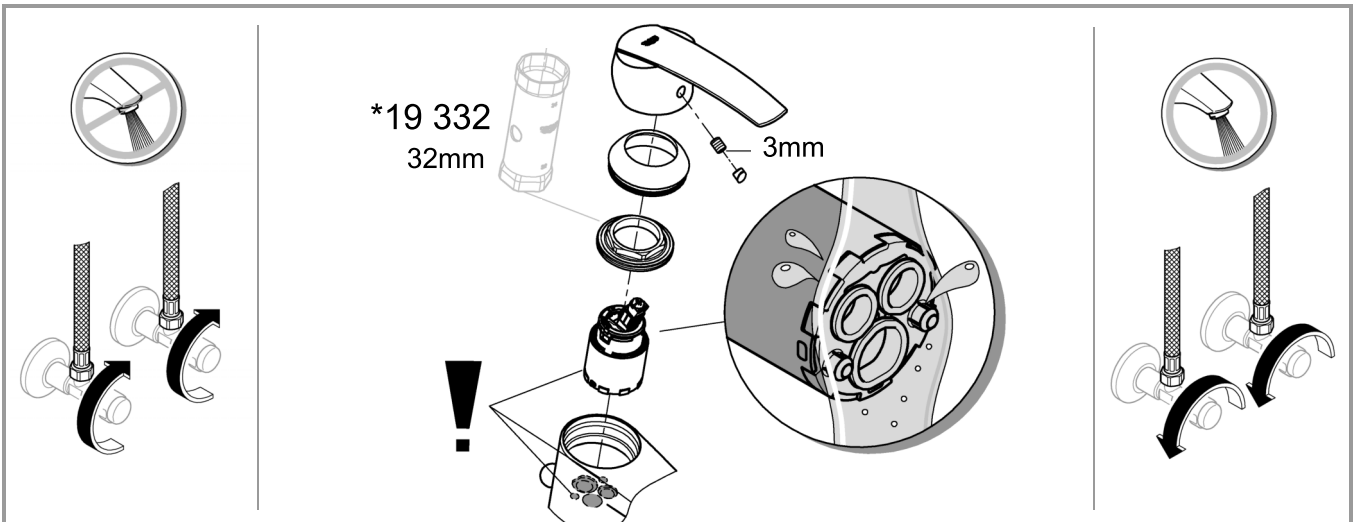

1

2

3

* =

*19 332 	32mm 	*19 017 	13mm 
--	---	--	---

	07 052	180mm
	*07 341	350mm

Pure Freude an Wasser

GROHE