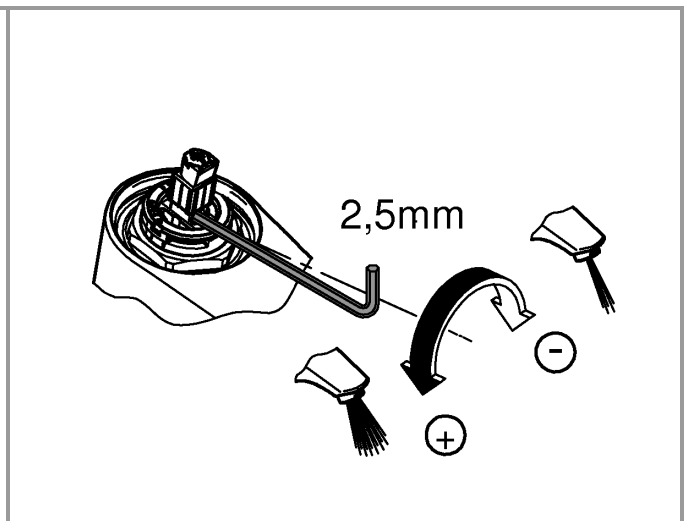

1

2

3

* =

*19 332 	32mm 	*19 017 	13mm 
--	---	--	---

	07 052	180mm
	*07 341	350mm

Pure Freude an Wasser

GROHE