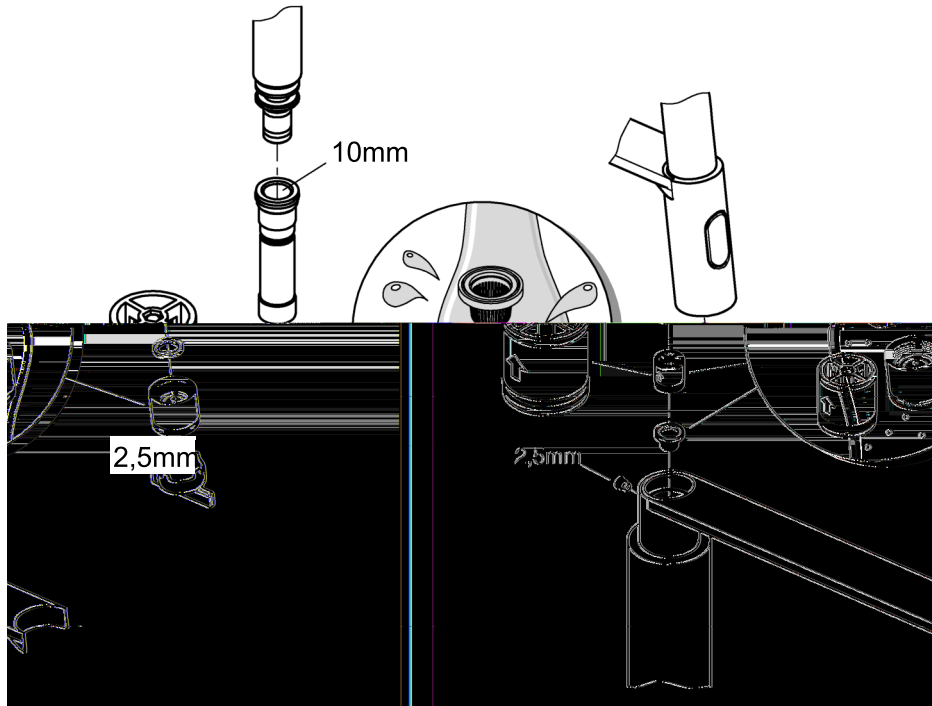

DIN 1988  
DIN EN 806

1

2

3

A series of 20 horizontal lines for writing, spaced evenly down the page.

Pure Freude an Wasser

**GROHE**  
WAVES

**D**