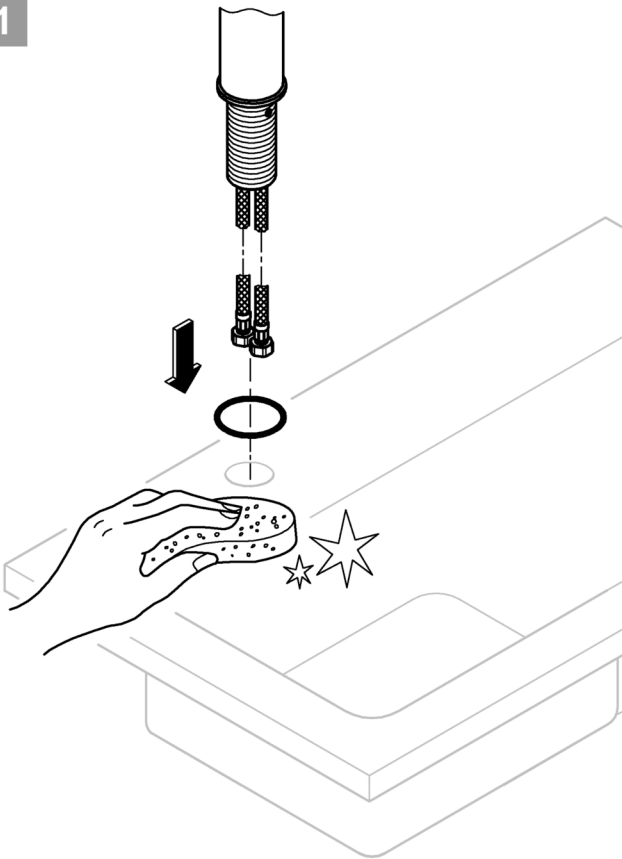

DIN 1988  
DIN EN 806

1

2

3

A series of 20 horizontal lines for writing, spaced evenly down the page.

Pure Freude an Wasser

**GROHE**  
WAVES

**D**