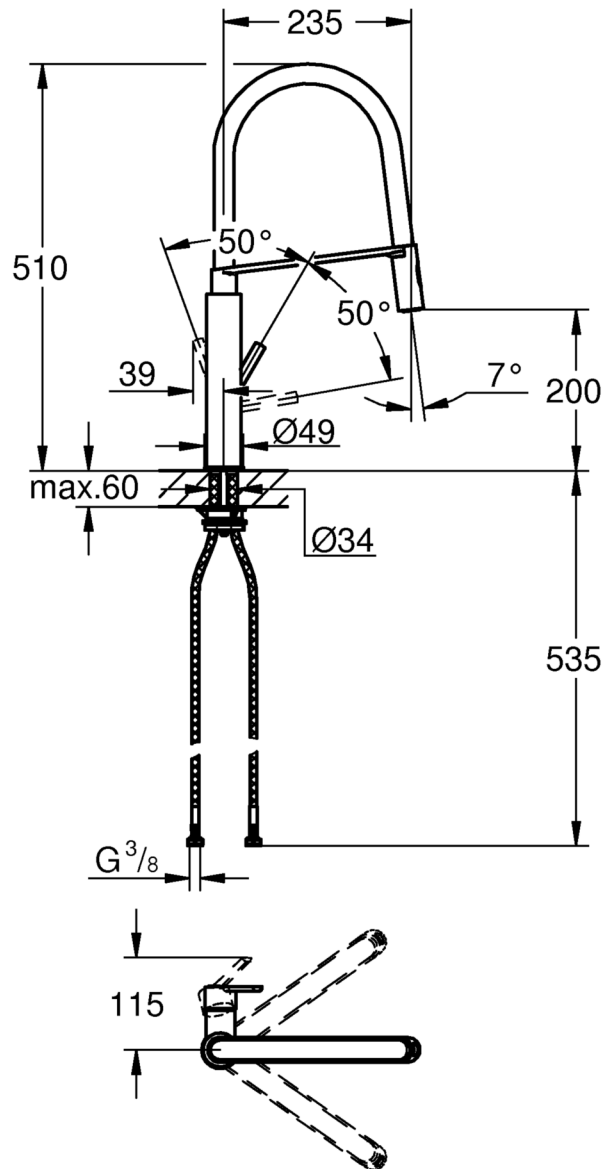

31 489

1

2

3

4

5

6

7