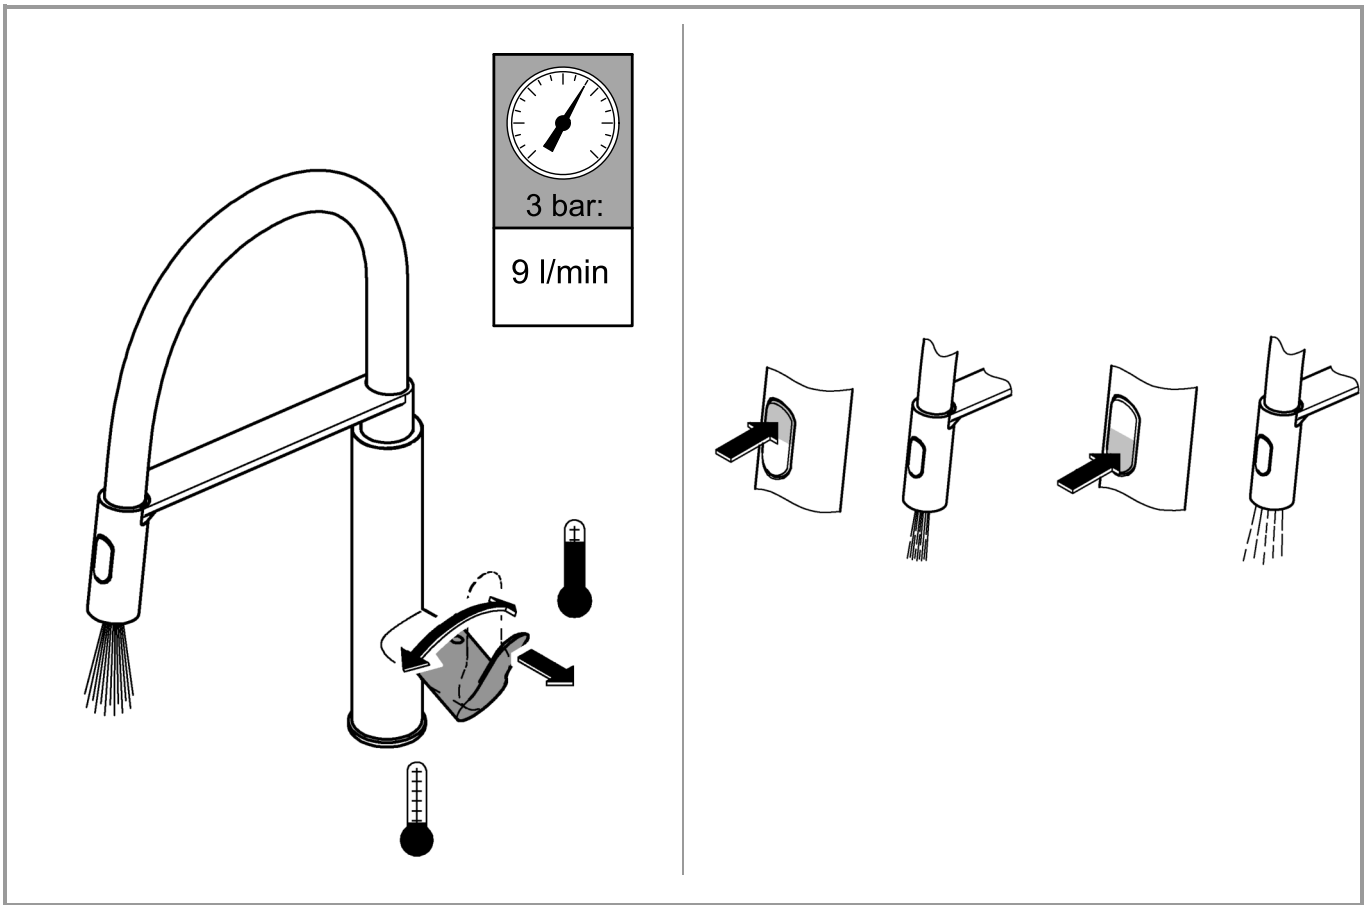

DIN 1988  
DIN EN 806

1

2

3

A series of 20 horizontal lines for writing, spaced evenly down the page.

Pure Freude an Wasser

**GROHE**  
WAVES

**D**