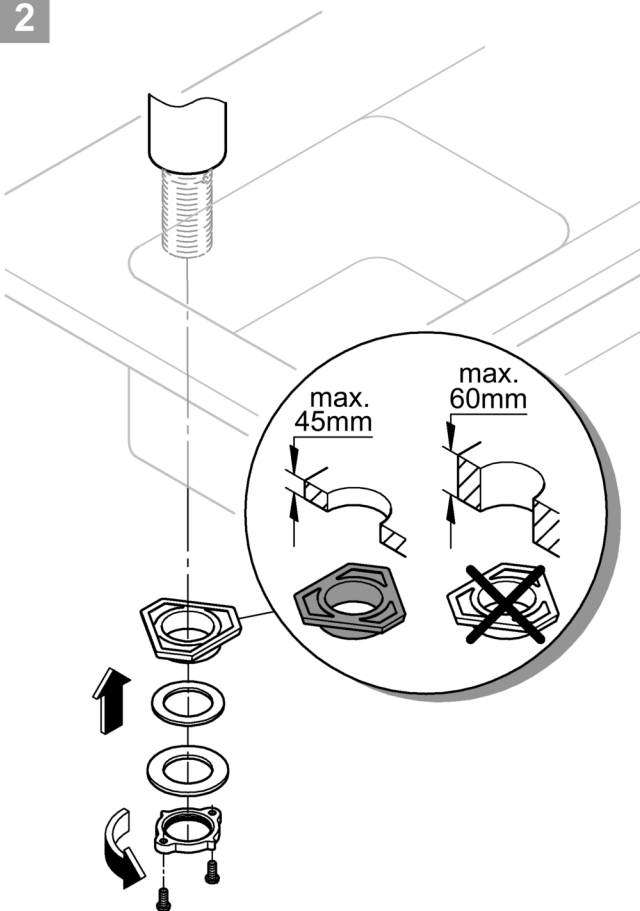

DIN 1988  
DIN EN 806

1

2

3

A series of 20 horizontal lines for writing, spaced evenly down the page.

Pure Freude an Wasser

**GROHE**  
WAVES

**D**