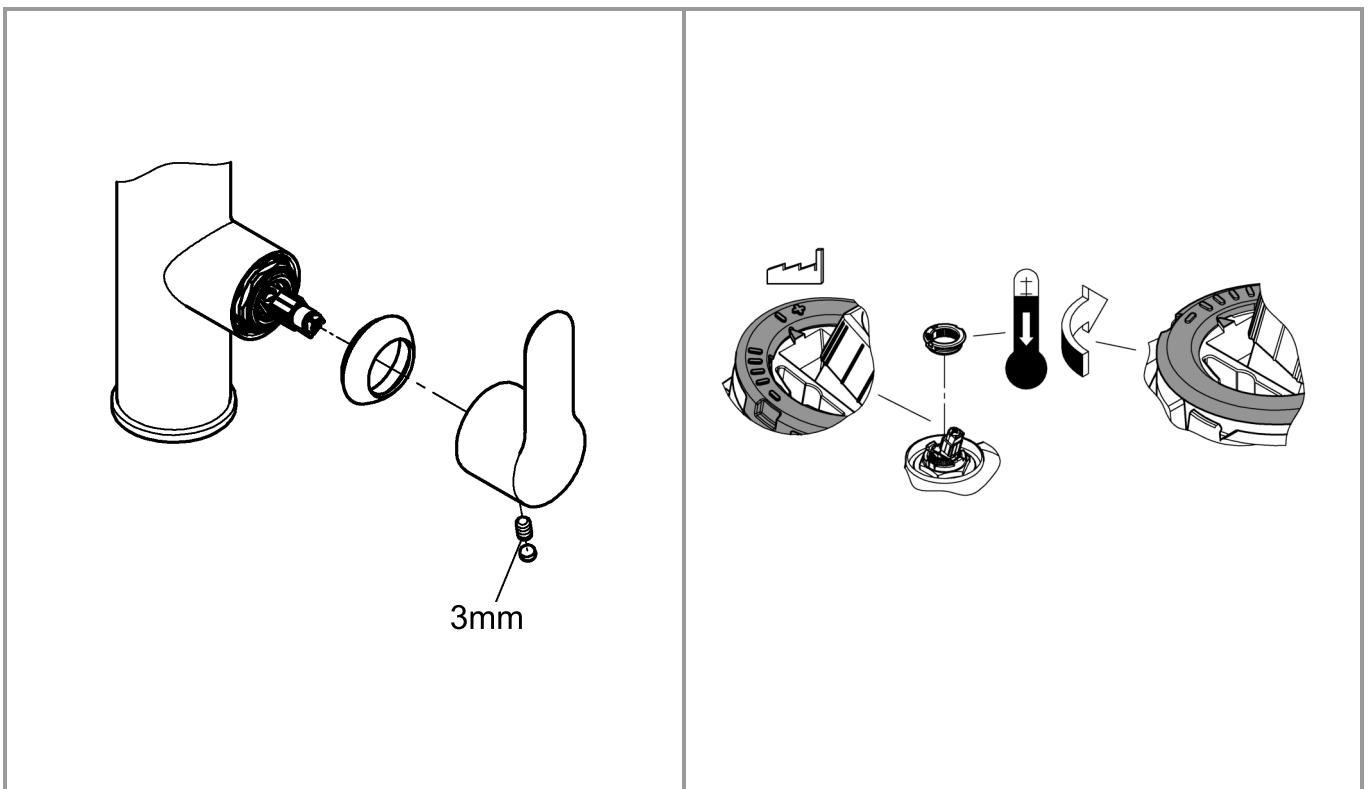

DIN 1988  
DIN EN 806

1

2

3

A series of 20 horizontal lines for writing, spaced evenly down the page.

Pure Freude an Wasser

**GROHE**  
WAVES

**D**