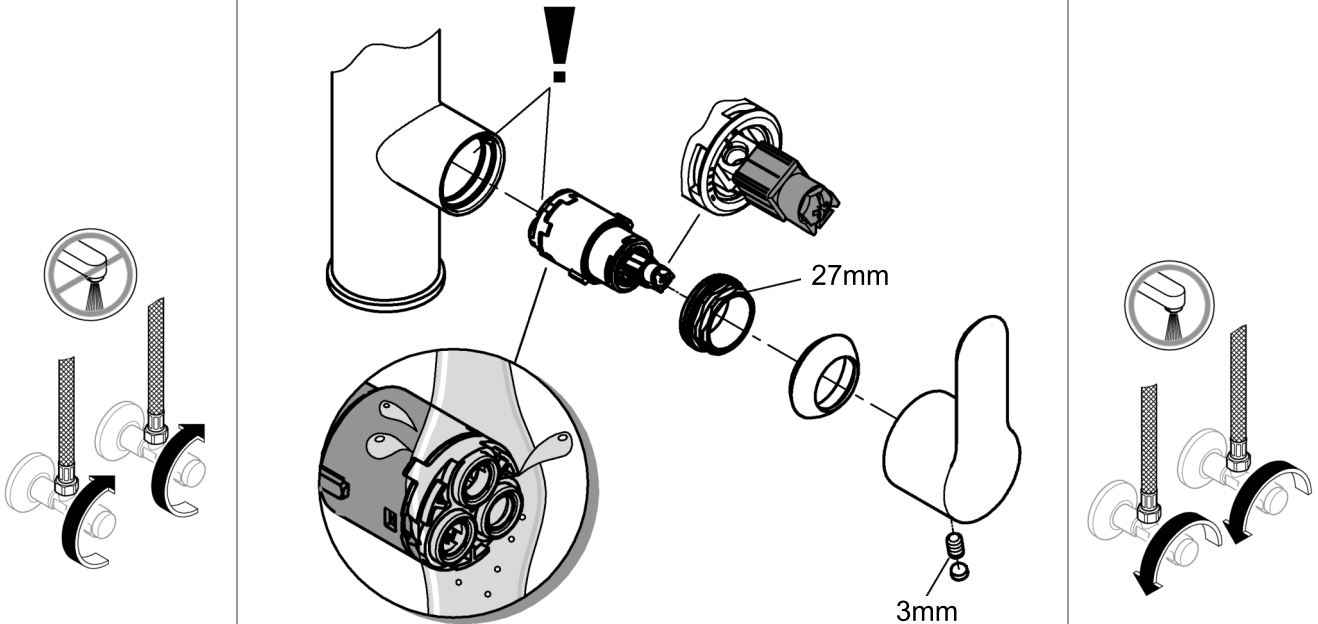

DIN 1988  
DIN EN 806

1

2

3

A series of 20 horizontal lines for writing, spaced evenly down the page.

Pure Freude an Wasser

**GROHE**  
WAVES

**D**