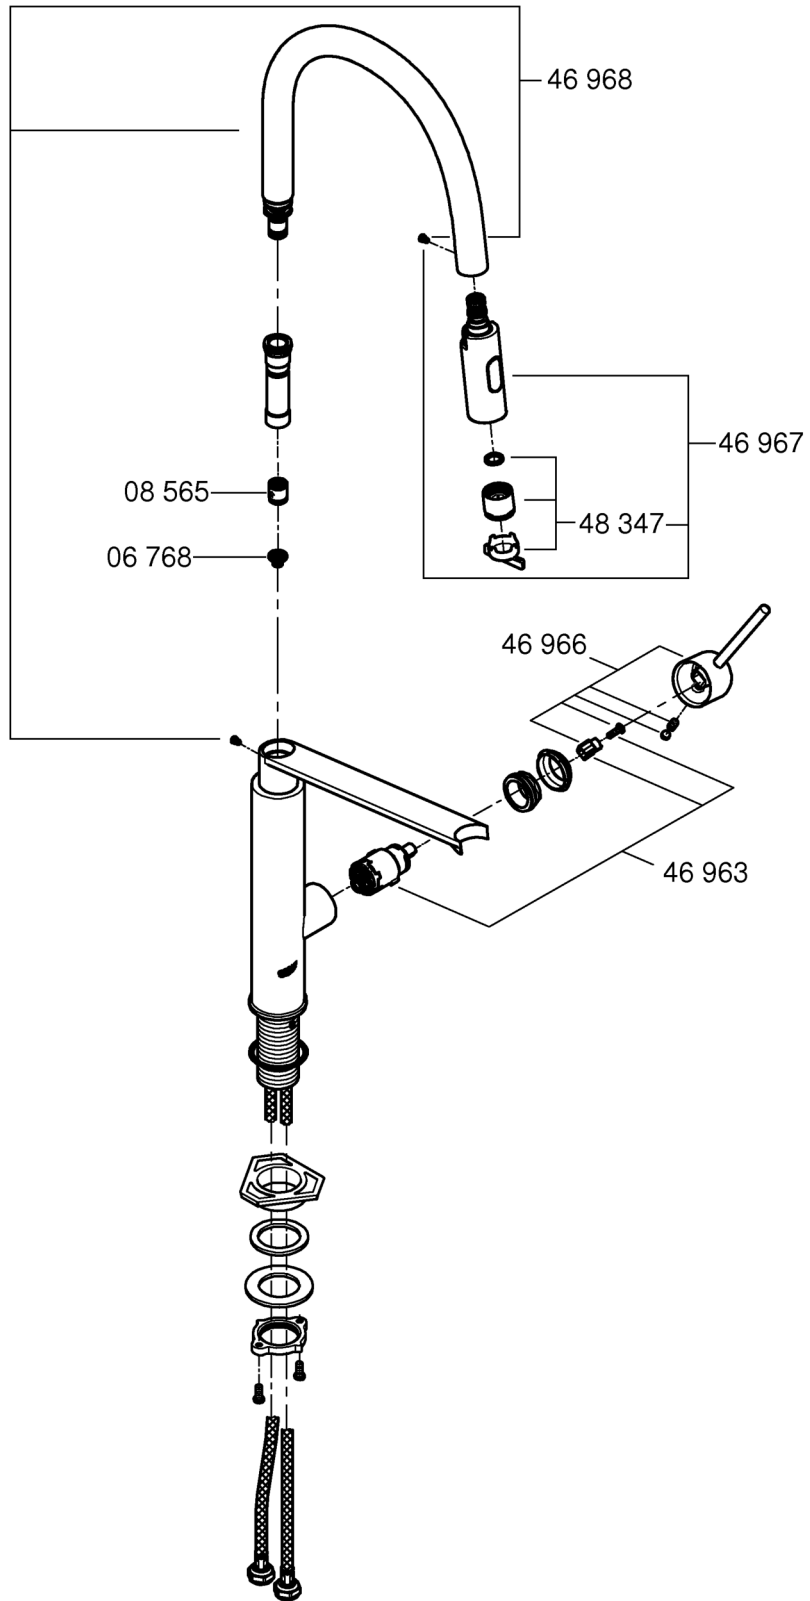

DIN 1988  
DIN EN 806

1

2

3

A series of 20 horizontal lines for writing, spaced evenly down the page.

Pure Freude an Wasser

**GROHE**  
WAVES

**D**