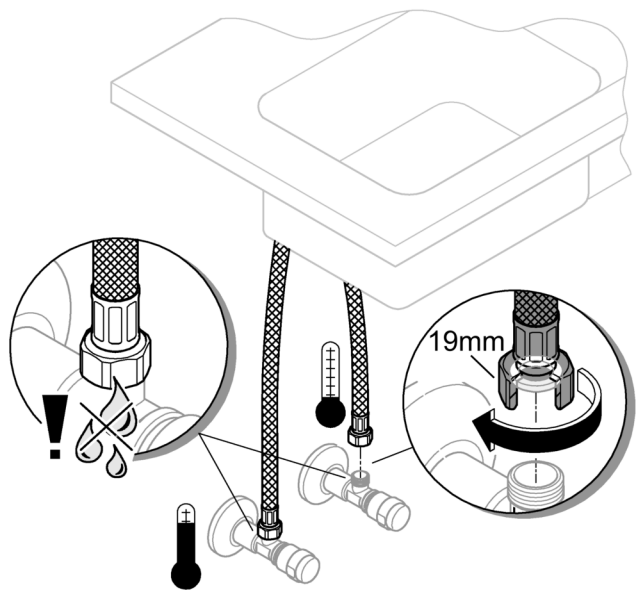

DIN 1988  
DIN EN 806

1

2

3

A series of 20 horizontal lines for writing, spaced evenly down the page.

Pure Freude an Wasser

**GROHE**  
WAVES

**D**