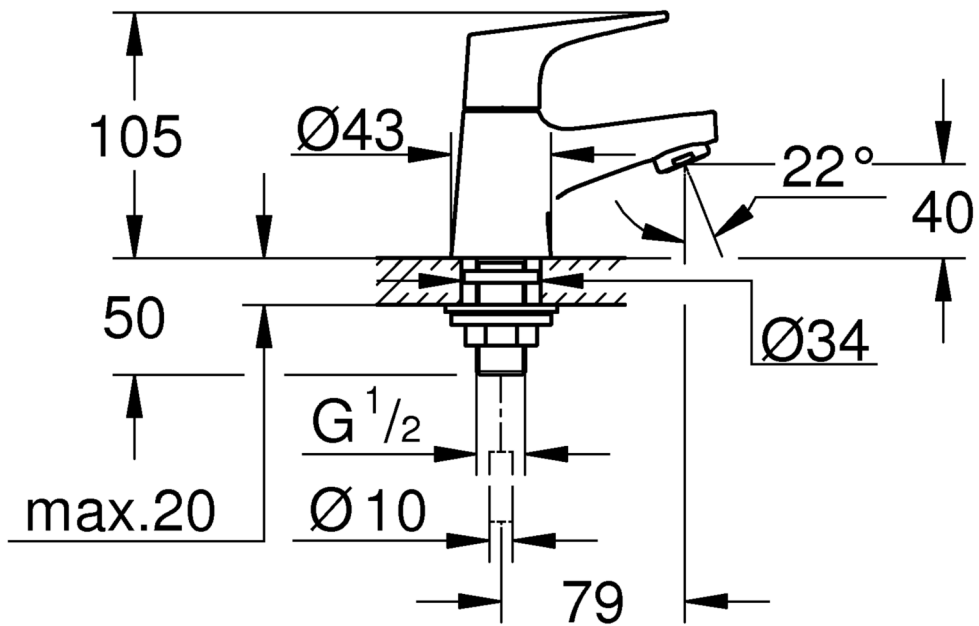

StartFlow

DESIGN + ENGINEERING  
GROHE GERMANY

99.0705.031/ÄM 237973/02.17

www.grohe.com

Pure Freude an Wasser

20 575

\*

12 901	
*12 902	