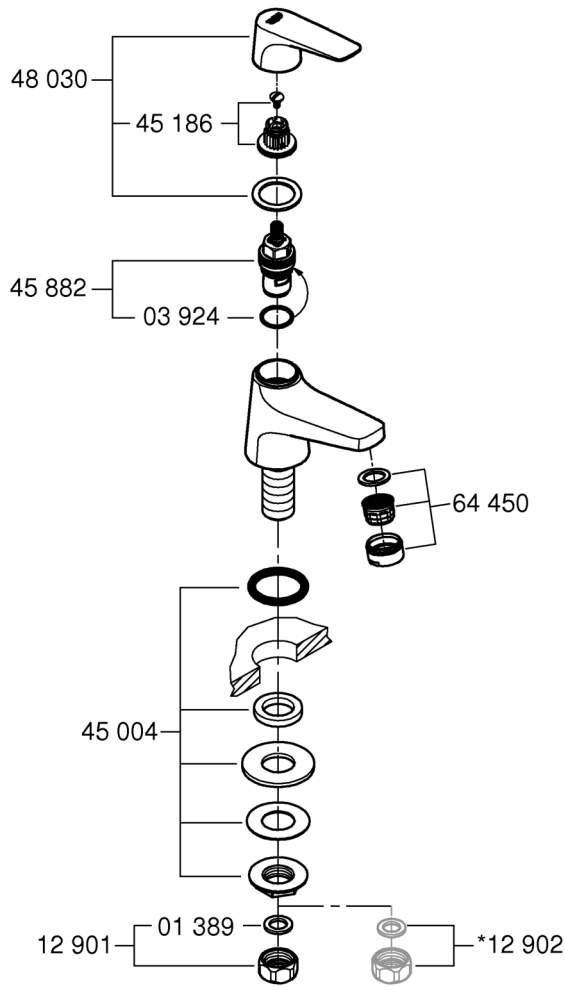

StartFlow

DESIGN + ENGINEERING  
GROHE GERMANY

99.0705.031/ÄM 237973/02.17

www.grohe.com

Pure Freude an Wasser

20 575

\*

12 901	
*12 902	