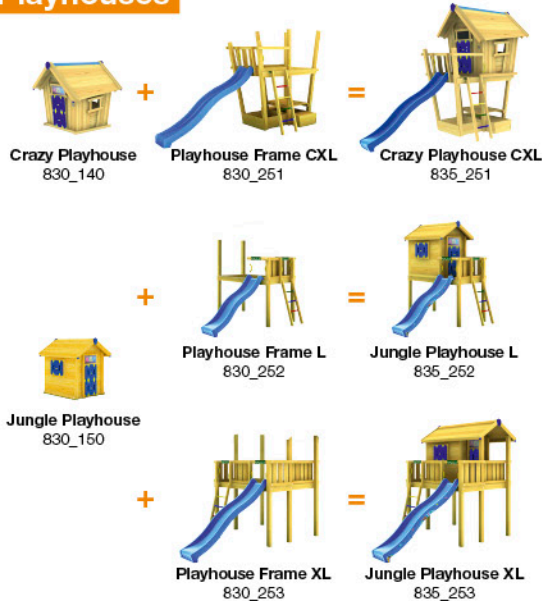

2x
001_417
120_005

25

Playtowers

Playhouses

Modules

Swings

Links

Accessories