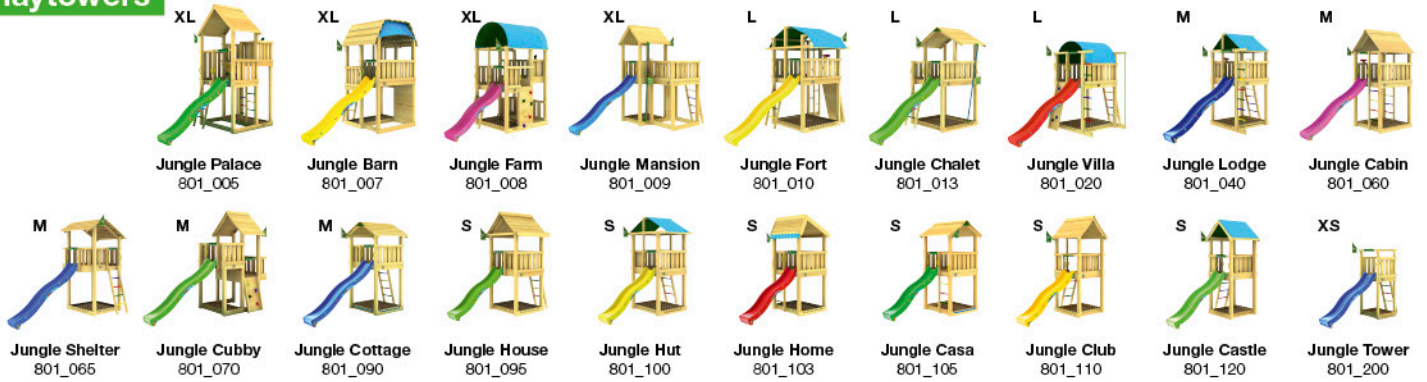

2x
001_417
120_005

25

Playtowers

Playhouses

Modules

Swings

Links

Accessories