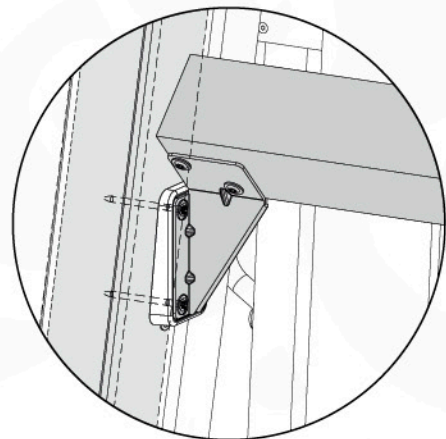

18''a Climb Module + Crazy Playhouse CXL

18''b

18''c