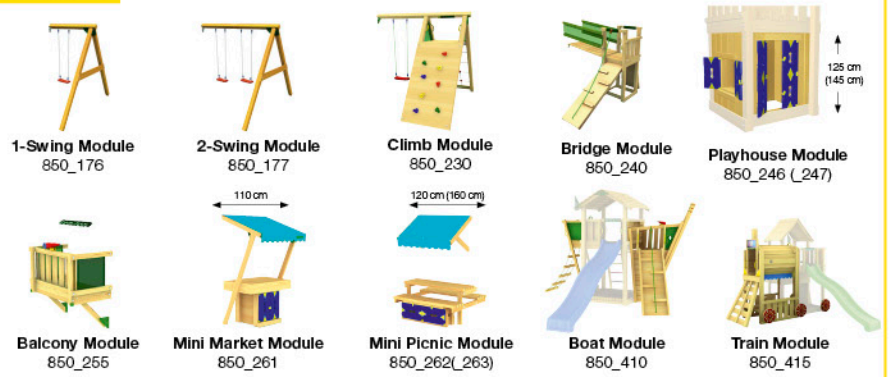

2x
001_417
120_005

25

Playtowers

Playhouses

Modules

Swings

Links

Accessories