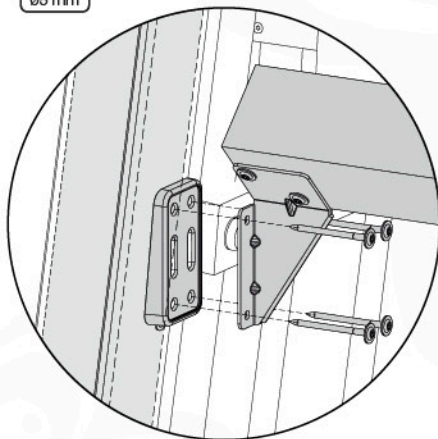

18''a Climb Module + Crazy Playhouse CXL

18''b

18''c