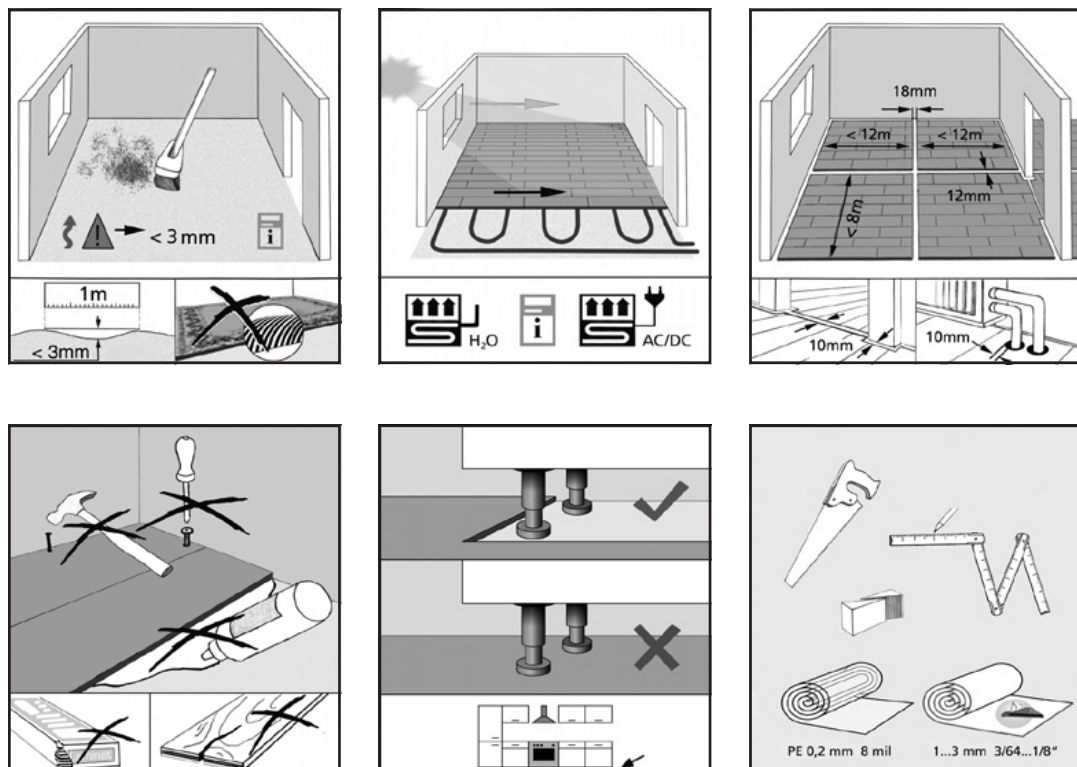

BASIC

INSTALLATION

Type "W"
soft / souple
blando / мягкий