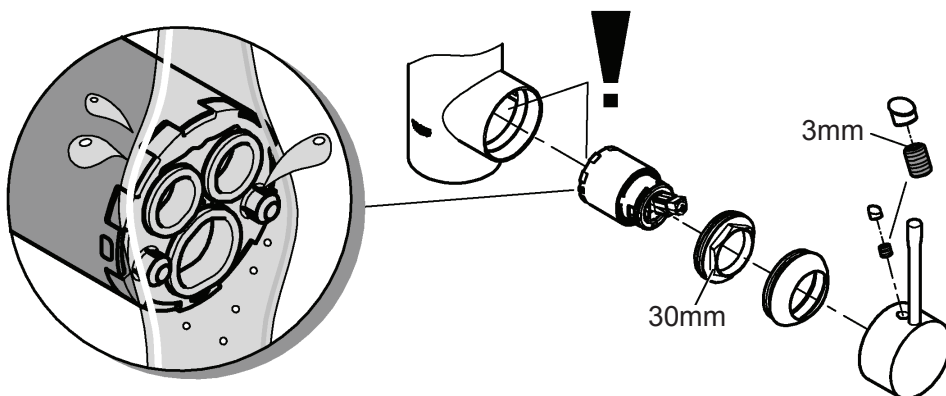

max. 158° 140°

1

2

3

4

5

Pure Freude an Wasser

GROHE
WAVES