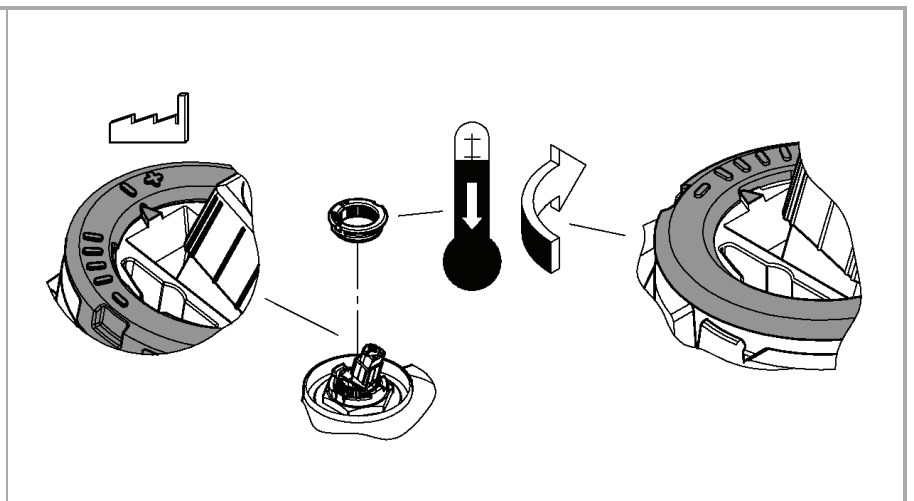

max. 158° 140°

1

2

3

4

5

Pure Freude an Wasser

GROHE
WAVES