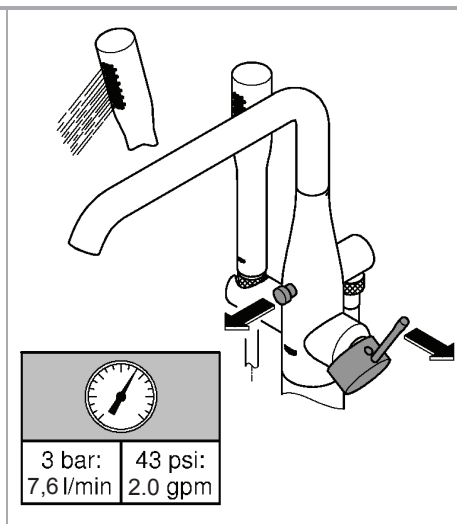

max. 158° 140°

1

2

3

4

5

Pure Freude an Wasser

GROHE
WAVES