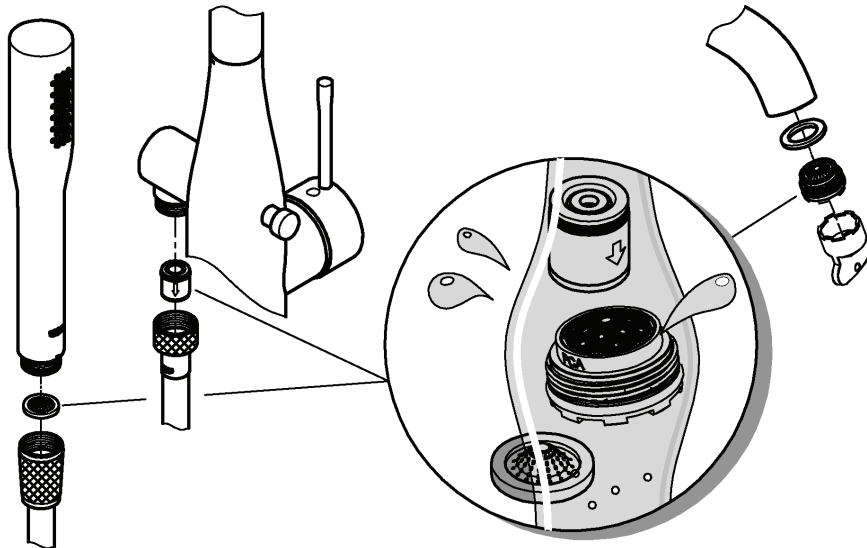

max. 158° 140°

1

2

3

4

5

Pure Freude an Wasser

GROHE
WAVES