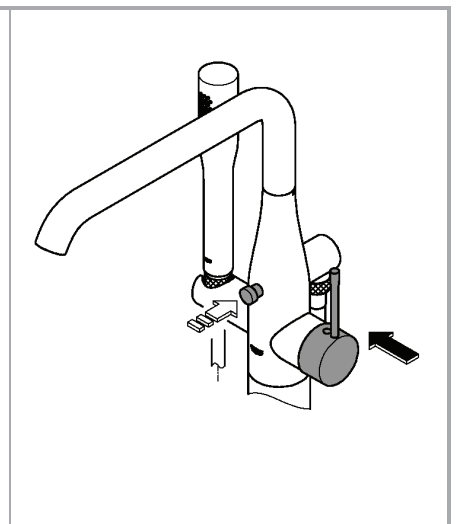

max. 158° 140°

1

2

3

4

5

Pure Freude an Wasser

GROHE
WAVES