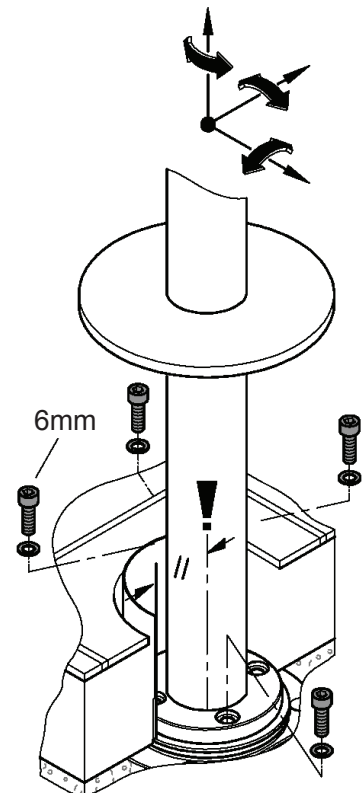

max. 158° 140°

1

2

3

4

5

Pure Freude an Wasser

GROHE
WAVES