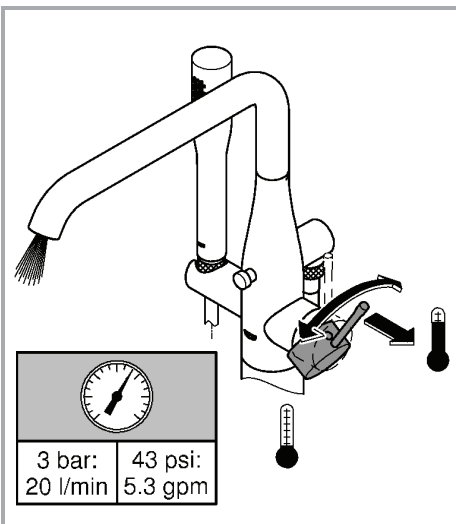

max. 158° 140°

1

2

3

4

5

Pure Freude an Wasser

GROHE
WAVES