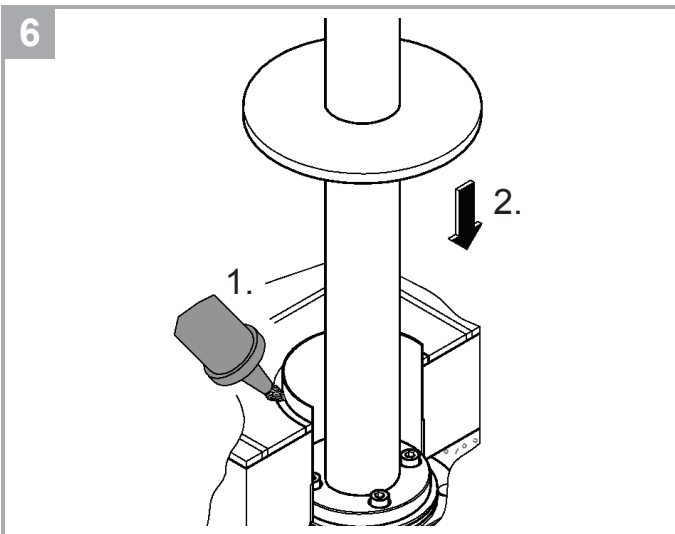

max. 158° 140°

1

2

3

4

5

Pure Freude an Wasser

GROHE
WAVES