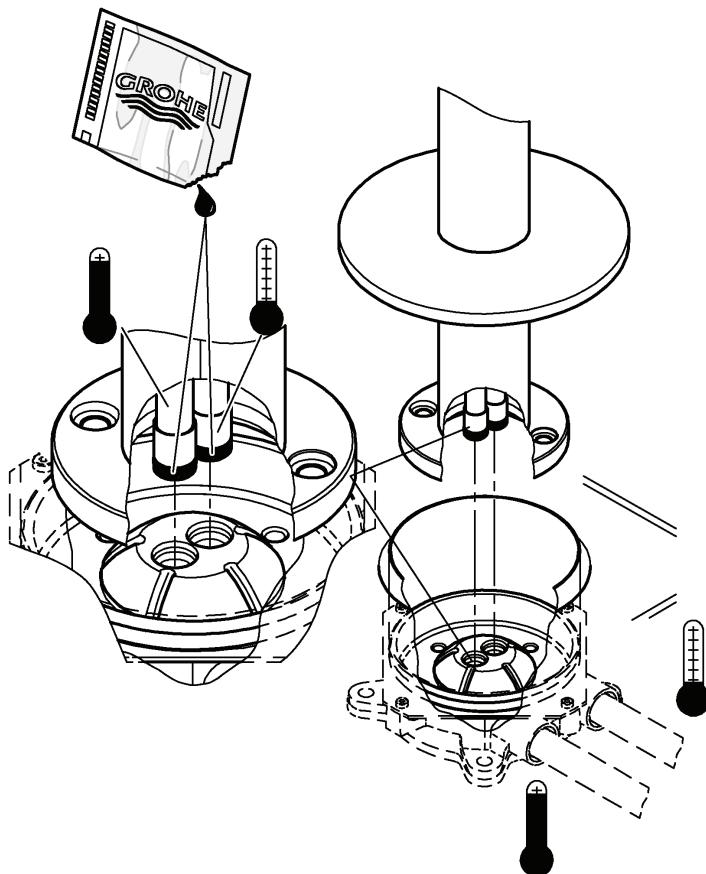

max. 158° 140°

1

2

3

4

5

Pure Freude an Wasser

GROHE
WAVES