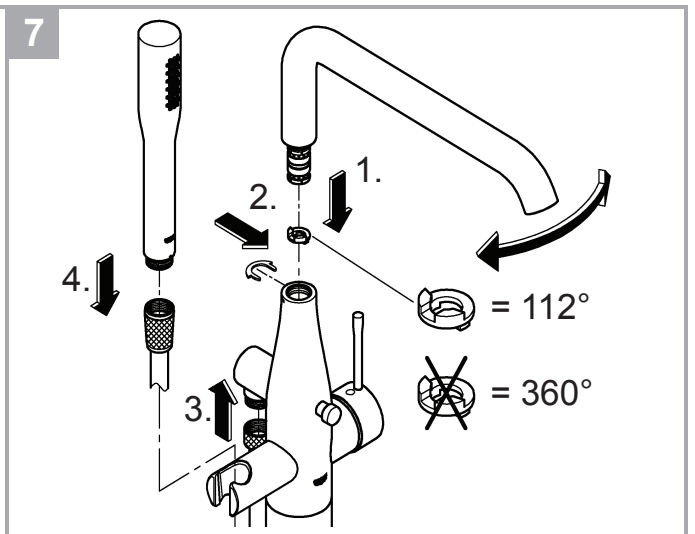

max. 158° 140°

1

2

3

4

5

Pure Freude an Wasser

GROHE
WAVES