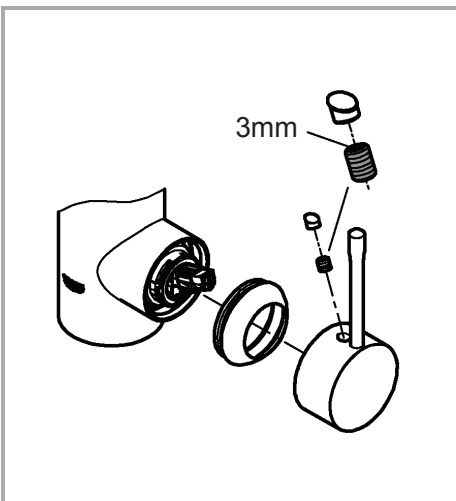

max. 158° 140°

1

2

3

4

5

Pure Freude an Wasser

GROHE
WAVES