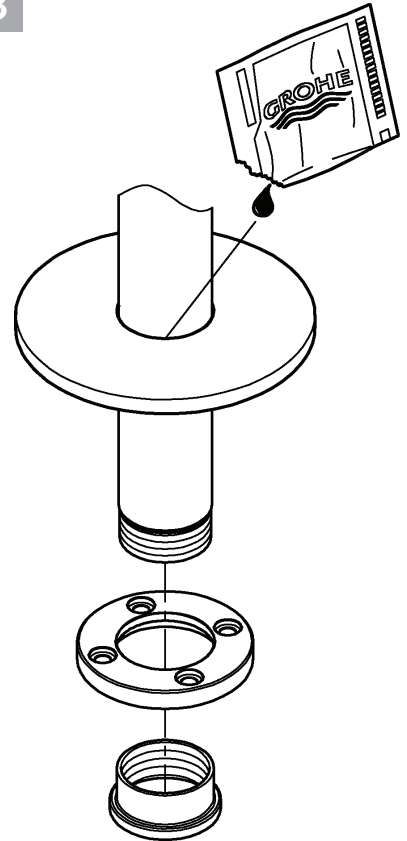

max. 158° 140°

1

2

3

4

5

Pure Freude an Wasser

GROHE
WAVES