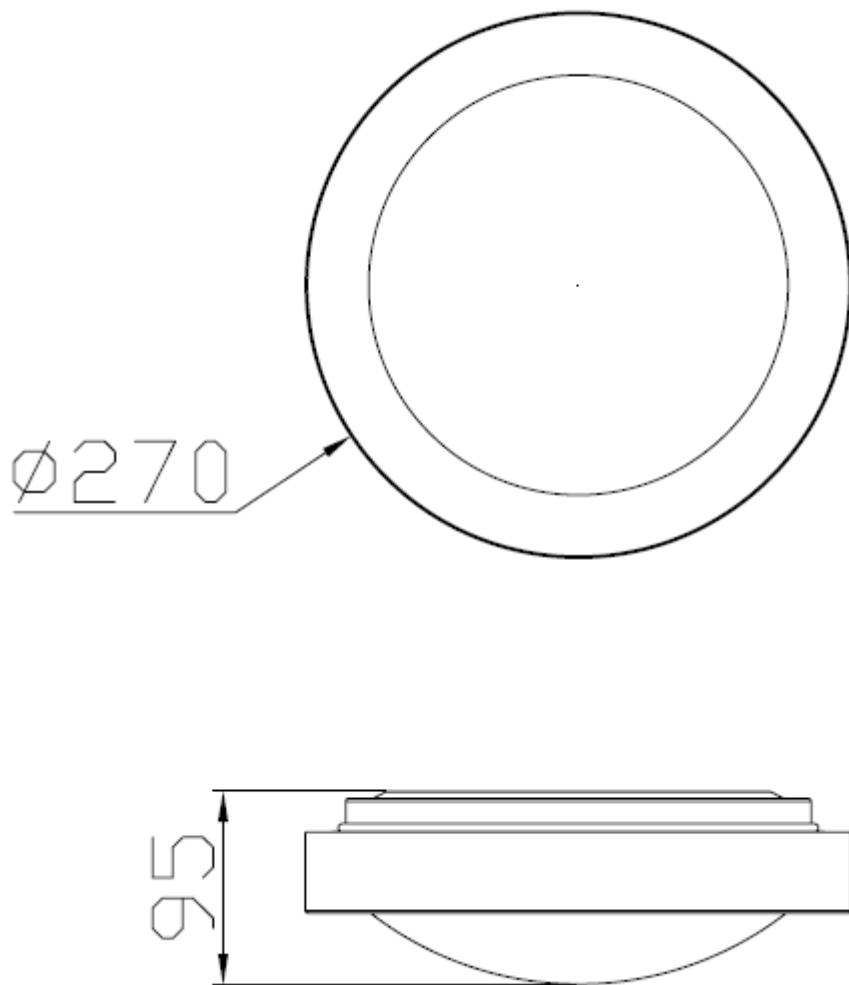

Line drawing of the item (with outline dimensions)

Item number:79158/01/31

Installation drawing (the same as it in its instruction manual)

Technical details

materials used: Metal ,PMMA,Silicone	
color:	White
dimmable and how is the fixture dimmable:	
size:	Height: 95mm Length: Φ 270mm Width: Net Weight: 0.58Kg
power requirements:	220-240~50Hz
bulb type and maximum Wattage:	E27 ESL Max.20W
number of bulbs:	1XE27
IP degree:	IP44