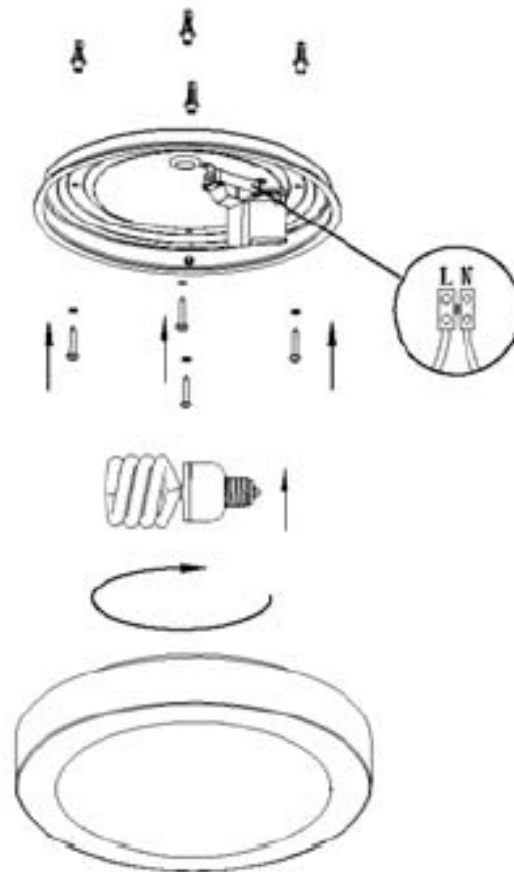

Line drawing of the item (with outline dimensions)

Item number:79158/01/31

Installation drawing (the same as it in its instruction manual)

Technical details

materials used: Metal ,PMMA,Silicone	
color:	White
dimmable and how is the fixture dimmable:	
size:	Height: 95mm Length: Φ 270mm Width: Net Weight: 0.58Kg
power requirements:	220-240~50Hz
bulb type and maximum Wattage:	E27 ESL Max.20W
number of bulbs:	1XE27
IP degree:	IP44